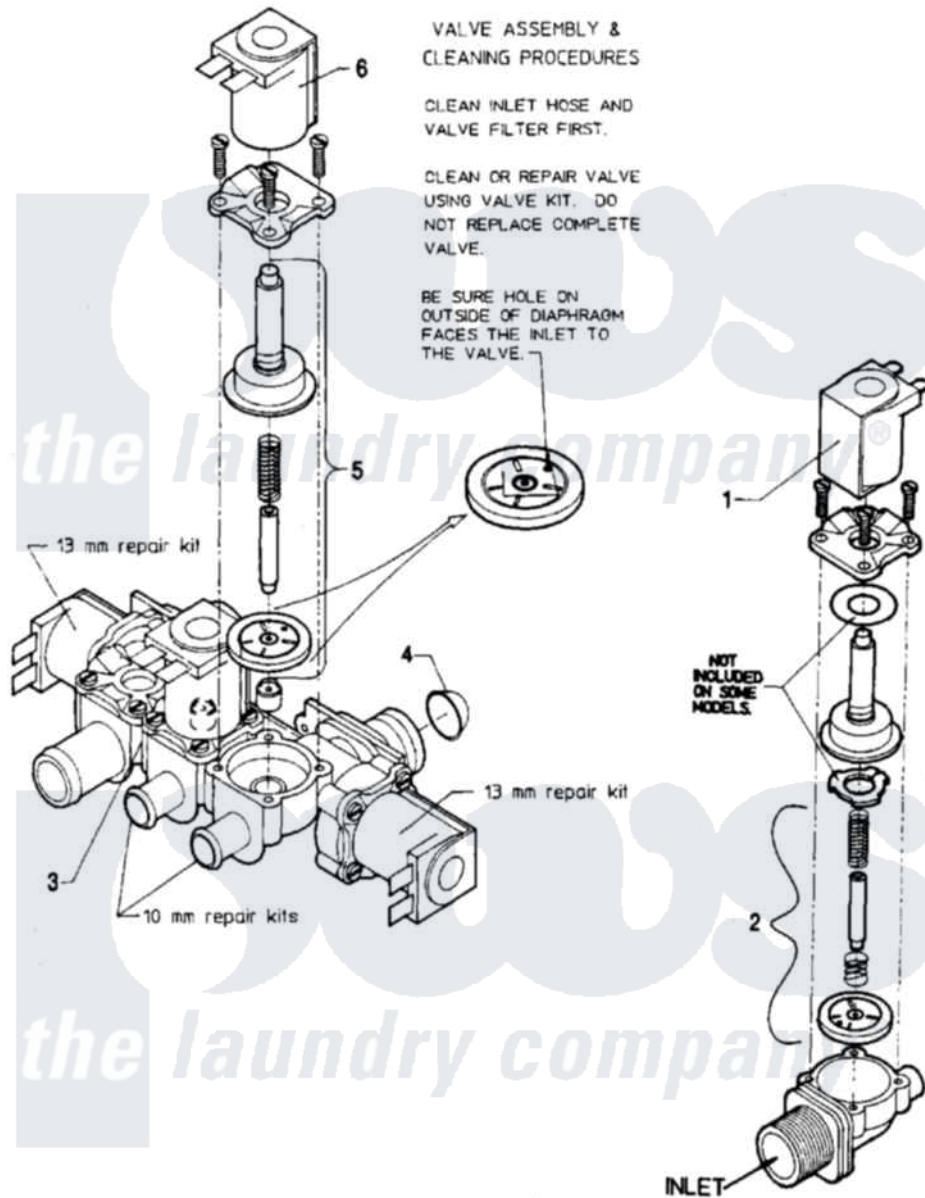

# Maytag MAF35MC4TW 05 - WATER VALVE (MAF35MC4Tx)

Maytag Residential Maytag MAF35MC4TW Washer Parts Parts Diagram 05 - WATER VALVE (MAF35MC4Tx)  
 Click on the part number to view part

Item	Original Part Number	Replaced By	Status	Part Description
001	<a href="#">24001119</a>			Valve
"	<a href="#">24001120</a>			Valve-1 WAY
"	<a href="#">24001232</a>			Coil, Water Valve
002	<a href="#">24001121</a>			Kit, Valve Repair
"	<a href="#">24001122</a>			Kit, Valve Repair
003	<a href="#">24001226</a>			Valve, Mixing
"	<a href="#">24001448</a>			Seal
"	24001549		Not Available	FILTER, MESH (11MM US THREAD)
004	24001634		Not Available	SCREEN, VALVE
005	<a href="#">24001122</a>			Kit, Valve Repair
"	<a href="#">24001231</a>			Kit, Repair
006	<a href="#">24001232</a>			Coil, Water Valve