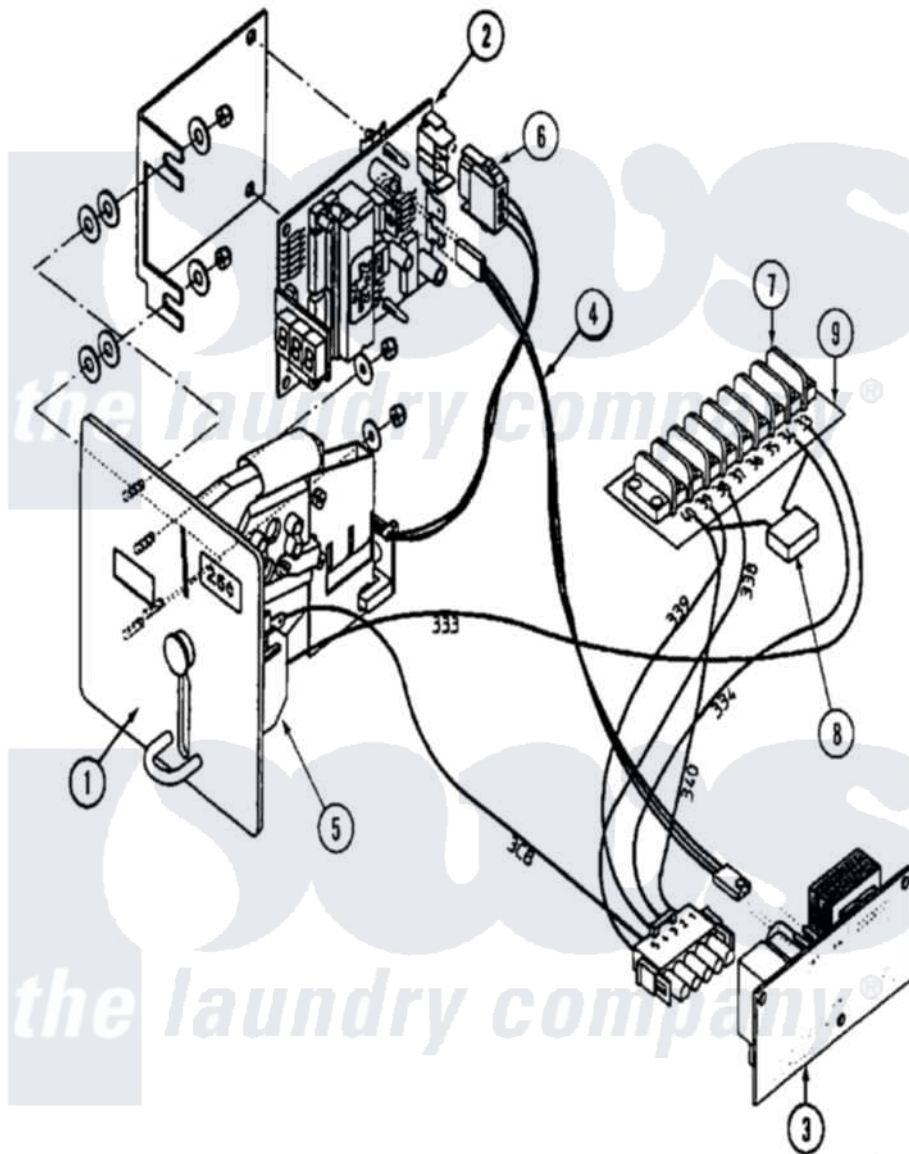

Maytag MAF35MC4TW 06 - COIN METER (MAF35MC4Tx)

Maytag Residential Maytag MAF35MC4TW Washer Parts Parts Diagram 06 - COIN METER (MAF35MC4Tx)
 Click on the part number to view part

Item	Original Part Number	Replaced By	Status	Part Description
001	24001256			Meter Assembly, Dig. Cn
"	NLA		Not Available	COIN METER, HANKE (DIGITAL)
002	24001831			Coin Counting Board
003	24001355		Not Available	POWER SUPPLY (120V)
004	24002035			Harness, Led
005	24001073			COIL, BLOCKING (CN-MTR.110V)
006	24001833			Sensor, Coin
007	24001363			Kit, Terminal Strip
008	24001109		Not Available	FILTER, RC-NTWK.
009	24001030		Not Available	DECAL,INSUL.TERM STIRP (33-40)