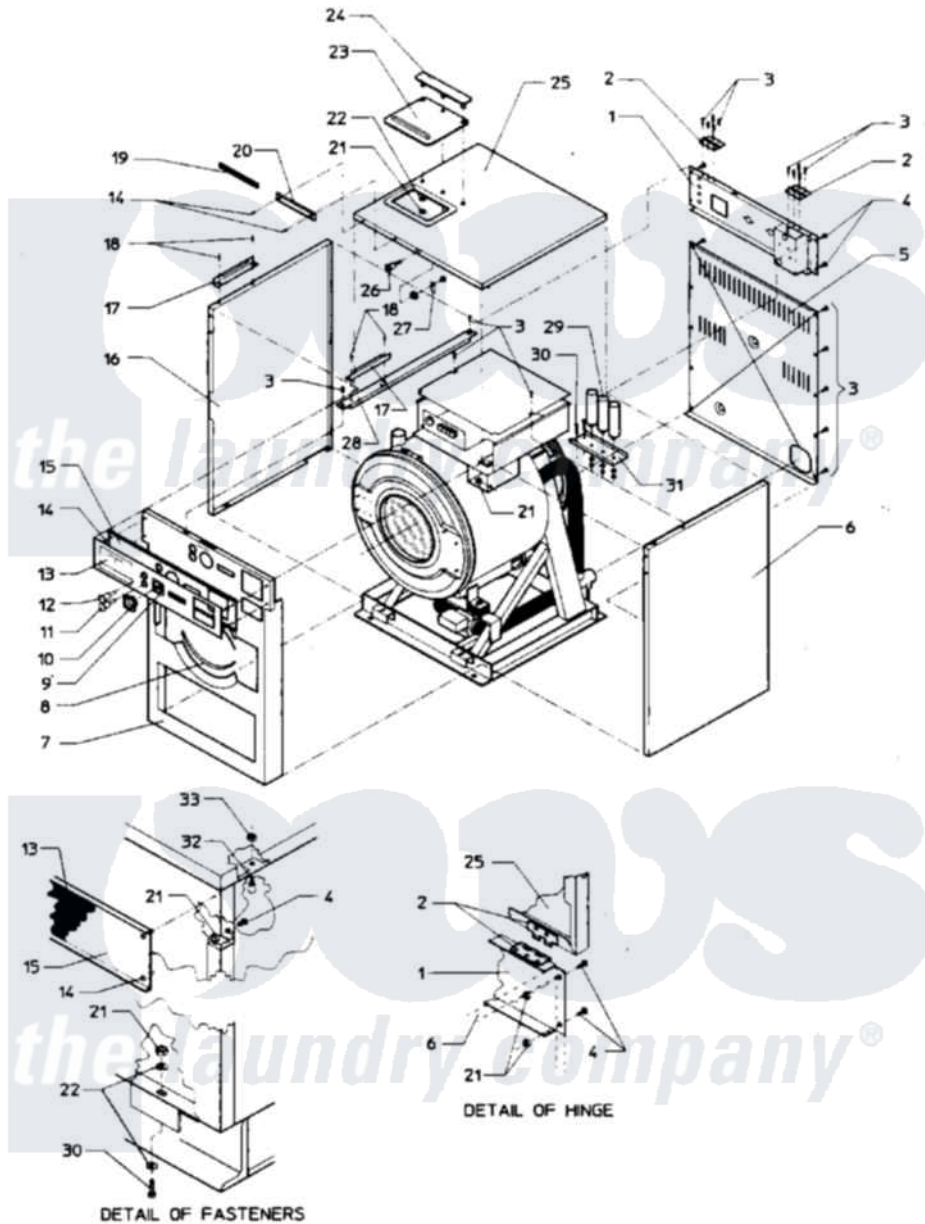

Maytag MAF35MC4VL 01 - FINAL ASSEMBLY (MAF35MC4Vx)

Maytag Residential Maytag MAF35MC4VL Washer Parts Parts Diagram 01 - FINAL ASSEMBLY (MAF35MC4Vx)
 Click on the part number to view part

Item	Original Part Number	Replaced By	Status	Part Description
001	24001170		Not Available	PANEL KIT, VALVE
002	24001676		Not Available	HINGE, TOP COVER (NOTE: 18003069 AFTER SERIAL
"	Y24001300			Hinge
003	24001301	67006964		Screw, Glide
004	24001323			Screw
005	24001403		Not Available	KIT, PANEL (REAR)
006	24001162		Not Available	PANEL KIT, SIDE (RT.)18 (AS VIEWED FROM FRONT)
007	24001678	24001694		Panel- FRO
008	24001550	24001532		Trim- Pane
009	24001679		Not Available	DECAL, CYCLE INDICATOR
010	24001680			GLASS, TIMER
011	24001681		Not Available	LIGHT, INDICATOR (RED 110V)
012	24001682		Not Available	LIGHT, INDOCATOR (AMBER 110V)
013	24001684			DECAL, MAYTAG

014	24001533		Rivet, Pop S.s.
015	24002036		Decal, Control Panel
"	NLA	Not Available	PANEL, CONTROL
016	24001157	Not Available	PANEL KIT, SIDE (LT.)35
017	24001539	Not Available	BRACKET, SOAP DISPENSER
018	24001540	Not Available	RIVET, BLIND S.S. (1/8 X 5/16)
019	W10124350	Not Available	PART NUMBER NOT AVAILABLE
020	24001671	Not Available	NAMEPLATE
021	24001510	W10139757	Nut
022	24001295		Lockwasher, S.s.
023	24001219	Not Available	COVER, SOAP DISPENSER
024	24001542		Clamp, Soap Dispenser
025	24001168		KIT ASSY., TOP COVER
026	24001220		Lock, Top Cover
027	24001221		Latch, Top Cover
028	24001690	Not Available	BRACE, TOP
029	24001237		Capacitor
"	24001240		Capacitor
"	24001241		Capacitor W/Res.
"	24001242		Capacitor
030	24001303		Screw
031	24001674	Not Available	BRACKET, CAPACITOR
032	24001305		Nut, Fiberlock
033	24001425		Nut, Fiberlock, Pltd
034	W10124350	Not Available	PART NUMBER NOT AVAILABLE