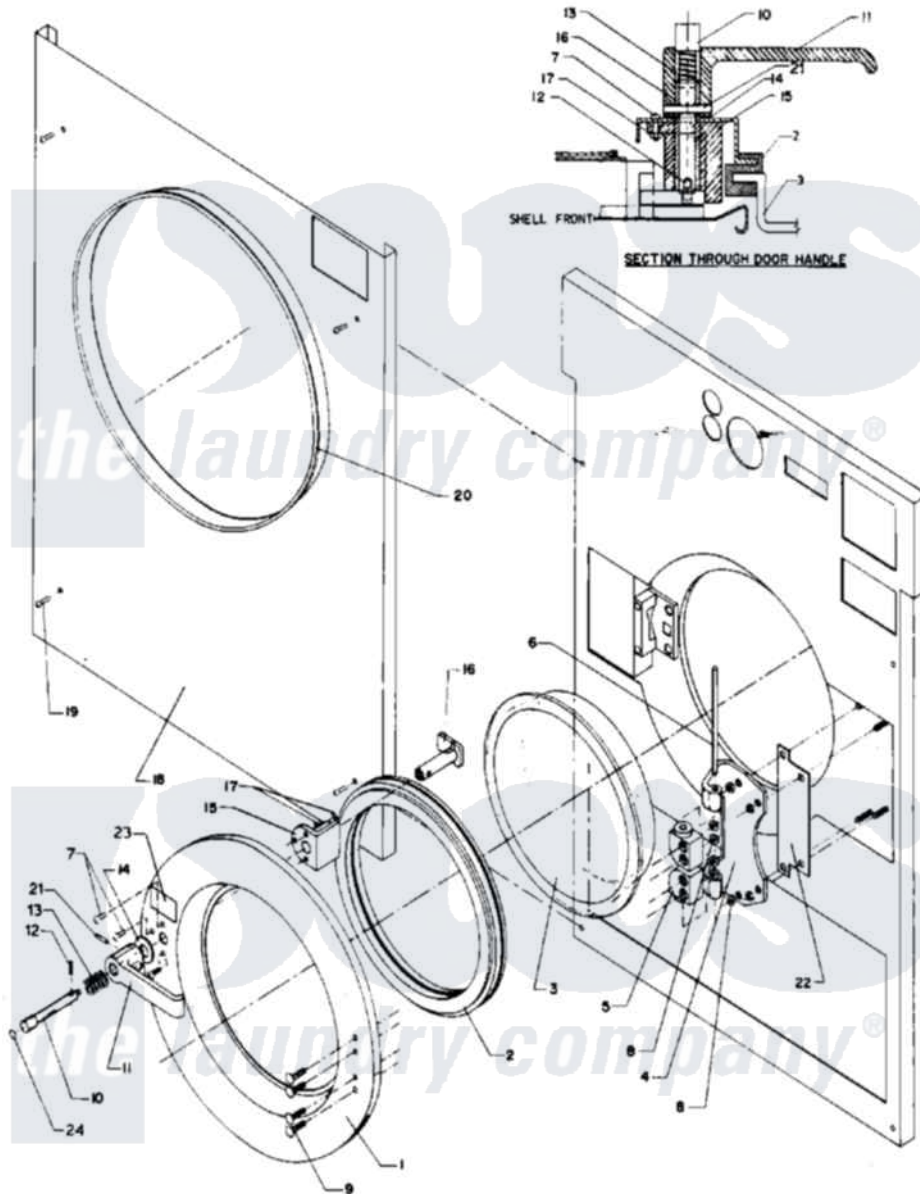

Maytag MAF35MC4VL 02 - DOOR & RELATED PARTS (MAF35MC4Vx)

Maytag Residential Maytag MAF35MC4VL Washer Parts Diagram 02 - DOOR & RELATED PARTS (MAF35MC4Vx)

[Click on the part number to view part](#)

Item	Original Part Number	Replaced By	Status	Part Description
001	24001556			Door Assembly
"	24001719			Door
002	24001075			Gasket, Door
003	24001099		Not Available	GLASS, DOOR
004	24001333			Hinge, Door
005	24001334			Mount, Door
006	W10124350		Not Available	PART NUMBER NOT AVAILABLE
007	24001341	3400814		Screw
008	24001305			Nut, Fiberlock
009	24001467			Screw, S.s.
010	24001103			Rod, Push Button
011	24001336			Handle, Door
012	24001721			Pin, Spring
013	24001338			Spring, Door Lock
014	24001310	Y015627		Screw- Hex

015	24001340	Not Available	SPACER, DOOR HANDLE
016	24001343		Arm, Latch
017	24001342	74005230	Nut, Lock
018	24001140	Not Available	KIT, PNL, FRNT COIN (STLS.)
019	24001474	3400086	Screw, 10-32 X 3/8
020	24001722	Not Available	TRIM, OUTER FRONT PANEL
021	24001827	24001721	Pin, Spring
022	24001466		Shim, Hinge
023	24001462	Not Available	DECAL, PUSH BUTTON RED
024	24001407	Not Available	DECAL, RED DOT