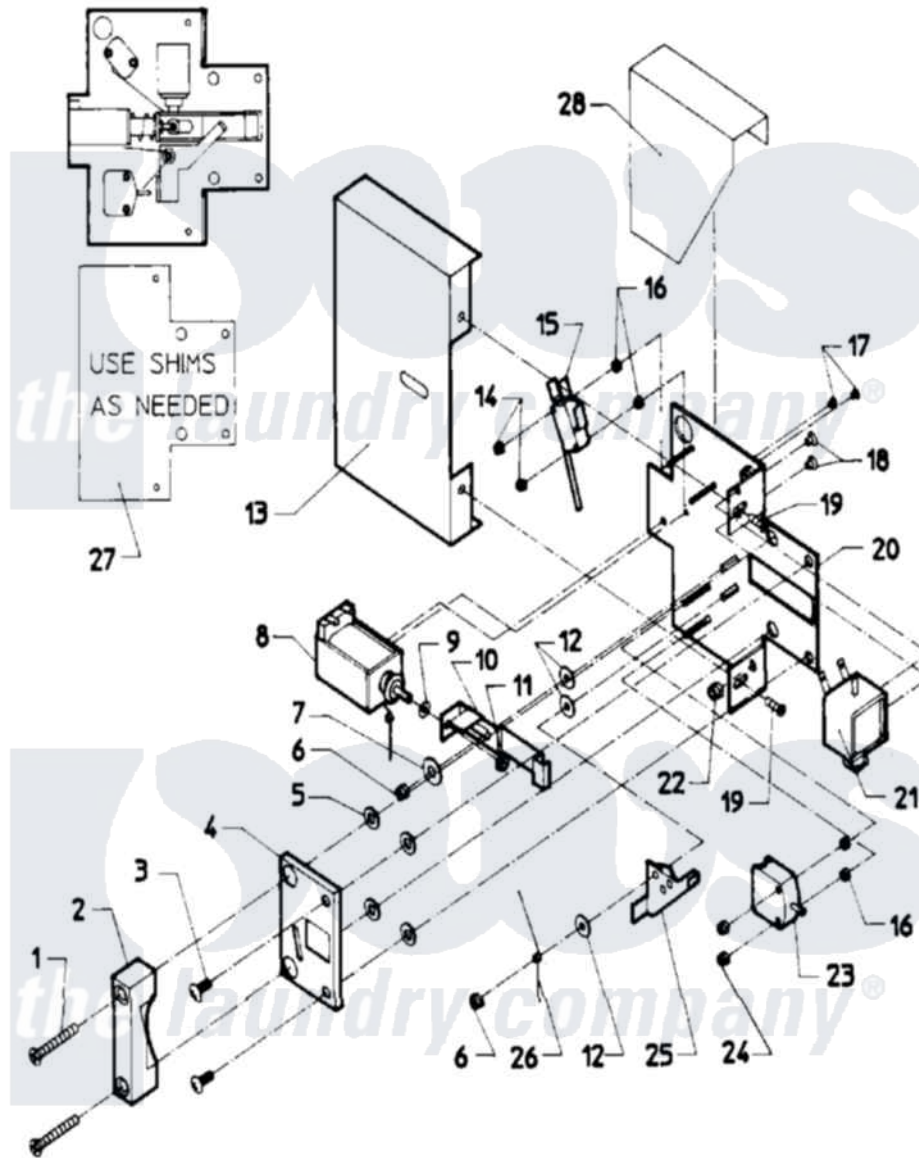

# Maytag MAF35MC4VL 03 - DOOR SAFETY INTERLOCK (MAF35MC4Vx)

Maytag Residential Maytag MAF35MC4VL Washer Parts Parts Diagram 03 - DOOR SAFETY INTERLOCK (MAF35MC4Vx)

[Click on the part number to view part](#)

Item	Original Part Number	Replaced By	Status	Part Description
001	<a href="#">24001642</a>			Screw, S.s.
002	24001483		Not Available	CATCH, DOOR LOCK
003	<a href="#">24001323</a>			Screw
004	24001484		Not Available	COVER, DOOR LOCK PLATE
005	<a href="#">24001295</a>			Lockwasher, S.s.
006	24001342	<a href="#">74005230</a>		Nut, Lock
007	<a href="#">24001485</a>			Washer, Shoulder
008	<a href="#">24001101</a>			Solenoid, Door Rel
009	<a href="#">24001358</a>			Washer, Flat
010	<a href="#">24001250</a>			Button, Push
011	24001481	<a href="#">Y707702</a>		Locknut
012	<a href="#">24001480</a>			Washer, Teflon
013	24001487		Not Available	COVER, DOOR LOCK ASSY.
014	<a href="#">24001476</a>			Nut, Fiberlock
015	<a href="#">24001229</a>			Switch, Door Lock
016	24001477		Not Available	SPACER, NYLON (No.6)

017	<a href="#">24001643</a>		Screw, S.s.
018	<a href="#">24001479</a>		Screw, S.s.
019	24001301	<a href="#">67006964</a>	Screw, Glide
020	NLA	Not Available	PLATE, DOOR LOCK
021	<a href="#">24001102</a>		Solenoid, Door Lck
022	<a href="#">24001305</a>		Nut, Fiberlock
023	<a href="#">24001255</a>		Switch, Door Handle
024	24001736	<a href="#">24001425</a>	Nut, Fiberlock, Pltd
025	<a href="#">24001230</a>		Lever, Door Lock
026	<a href="#">24001293</a>		Spring, Torsion
027	<a href="#">24001559</a>		Shim, Door Lock
028	24001488	Not Available	SHIELD, SPLASH (DOOR LOCK)
029	<a href="#">24001640</a>		Door Lock Complete