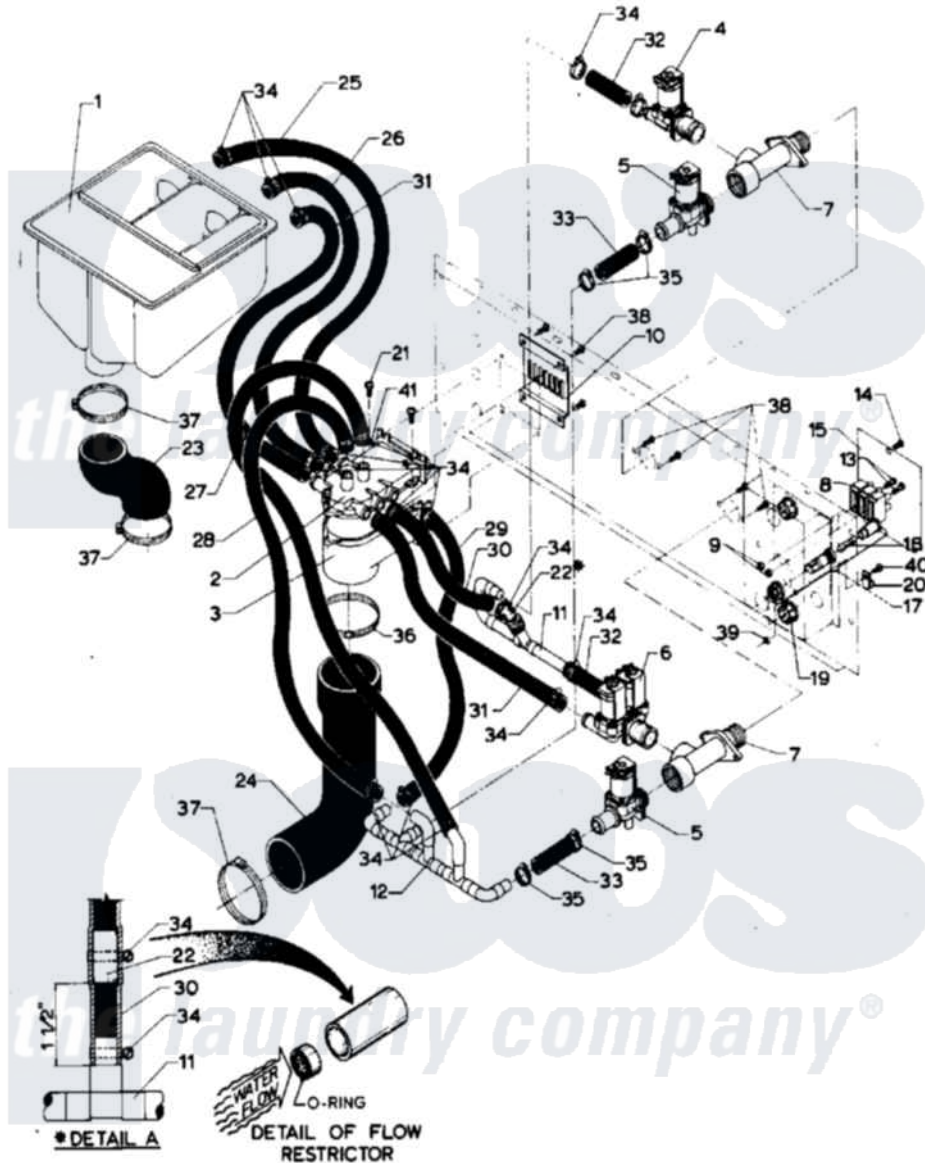

Maytag MAF35MC4VL 05 - SOAP DISPENSER (MAF35MC4Vx)

Maytag Residential Maytag MAF35MC4VL Washer Parts Parts Diagram 05 - SOAP DISPENSER (MAF35MC4Vx)
 Click on the part number to view part

Item	Original Part Number	Replaced By	Status	Part Description
001	24001627		Not Available	DISPENSER, SUPPLY (COIN)
002	24001031			Breaker, Vac.
003	24001032			Breaker, Vac.
004	24001119			Valve
005	W10124350		Not Available	PART NUMBER NOT AVAILABLE
006	W10124350		Not Available	PART NUMBER NOT AVAILABLE
007	24001448			Seal
008	24001366		Not Available	BLOCK, INPUT & POWER (4 TERM)
"	24001629		Not Available	BLOCK, INPUT POWER (3 WIRE)
009	24001425			Nut, Fiberlock, Pltd
010	24001426			Cover, Vacuum Breaker
011	24001777		Not Available	MANIFOLD, SUPPLY
012	W10124350		Not Available	PART NUMBER NOT AVAILABLE

013	24001430		Screw, S.s
014	24001301	67006964	Screw, Glide
015	24001429		Not Available COVER, JUNCTION BOX
016	W10124350		Not Available PART NUMBER NOT AVAILABLE
017	24001433		Holder, Fuse
018	24001225		Fuse, Control
019	24001436	8008P014-60	Grommet, Nylon
020	24001434		Not Available CONNECTOR, GROUND
021	24001432	W10068250	Screw
022	24001775		Not Available FLOW RESTRICTOR ASSY.
023	24001442		Hose, Soap Dispenser
024	24001033		Hose, Vacuum Breaker
025	24001781		Not Available HOSE
026	24001783		Not Available HOSE
027	W10124350		Not Available PART NOT USED
028	24001767		Not Available HOSE
029	24001788		Not Available HOSE
030	24001771		Not Available HOSE
031	24001792		Hose
032	24001794		Hose
033	24001794		Hose
034	24001423	489503	Clamp
035	24001797		Not Available CLAMP (SIZE 24)
036	24001282		Not Available CLAMP, HOSE (No.48)
037	24001353	696392	Hose Clamp
038	24001414	4450038	Screw
039	24001342	74005230	Nut, Lock
040	24001432	W10068250	Screw
041	24001425		Nut, Fiberlock, Pltd