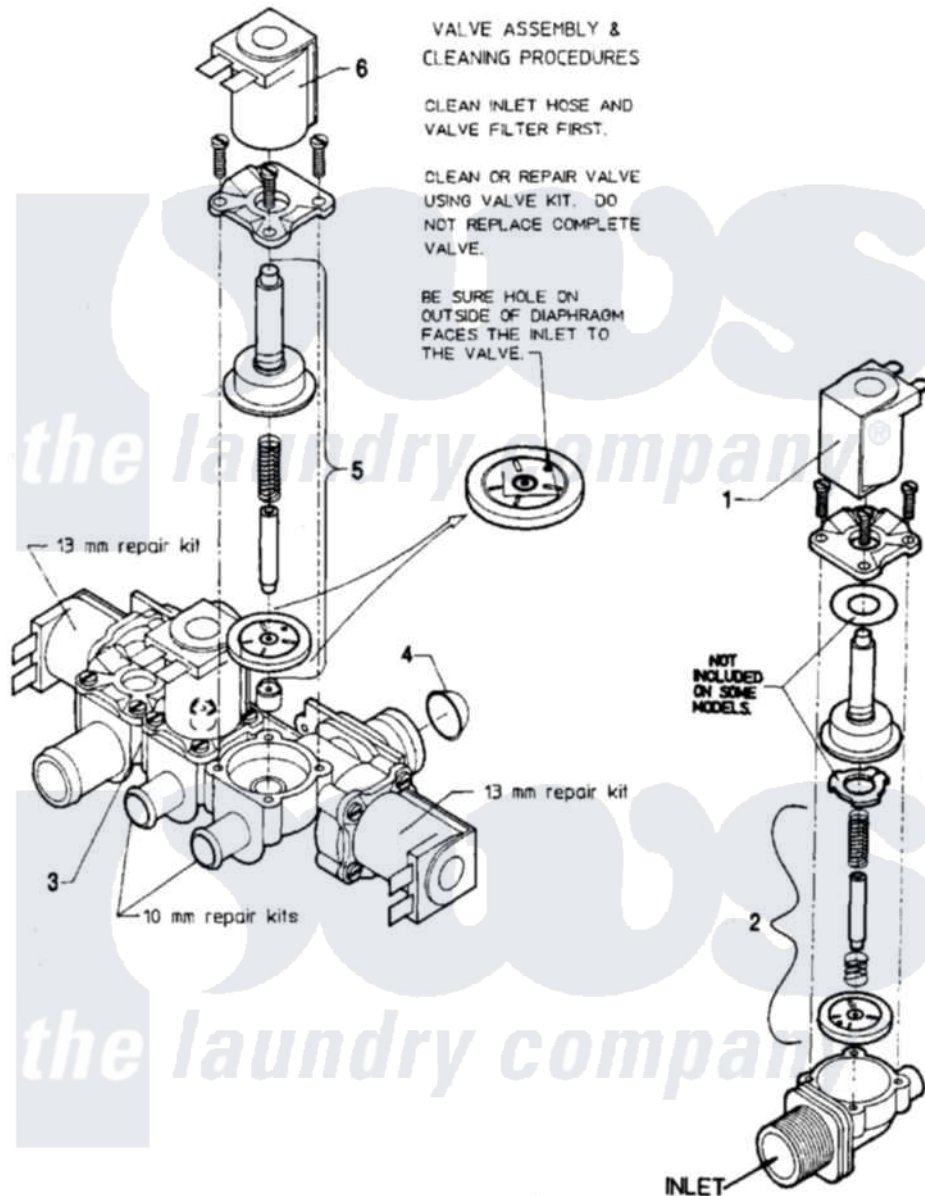

Maytag MAF35MC4VL 06 - WATER VALVE (MAF35MC4Vx)

Maytag Residential Maytag MAF35MC4VL Washer Parts Parts Diagram 06 - WATER VALVE (MAF35MC4Vx)
 Click on the part number to view part

Item	Original Part Number	Replaced By	Status	Part Description
001	24001119			Valve
"	24001120			Valve-1 WAY
"	24001232			Coil, Water Valve
002	24001121			Kit, Valve Repair
"	24001122			Kit, Valve Repair
003	24001226			Valve, Mixing
"	24001448			Seal
"	24001549		Not Available	FILTER, MESH (11MM US THREAD)
004	24001634		Not Available	SCREEN, VALVE
005	24001122			Kit, Valve Repair
"	24001231			Kit, Repair
006	24001232			Coil, Water Valve