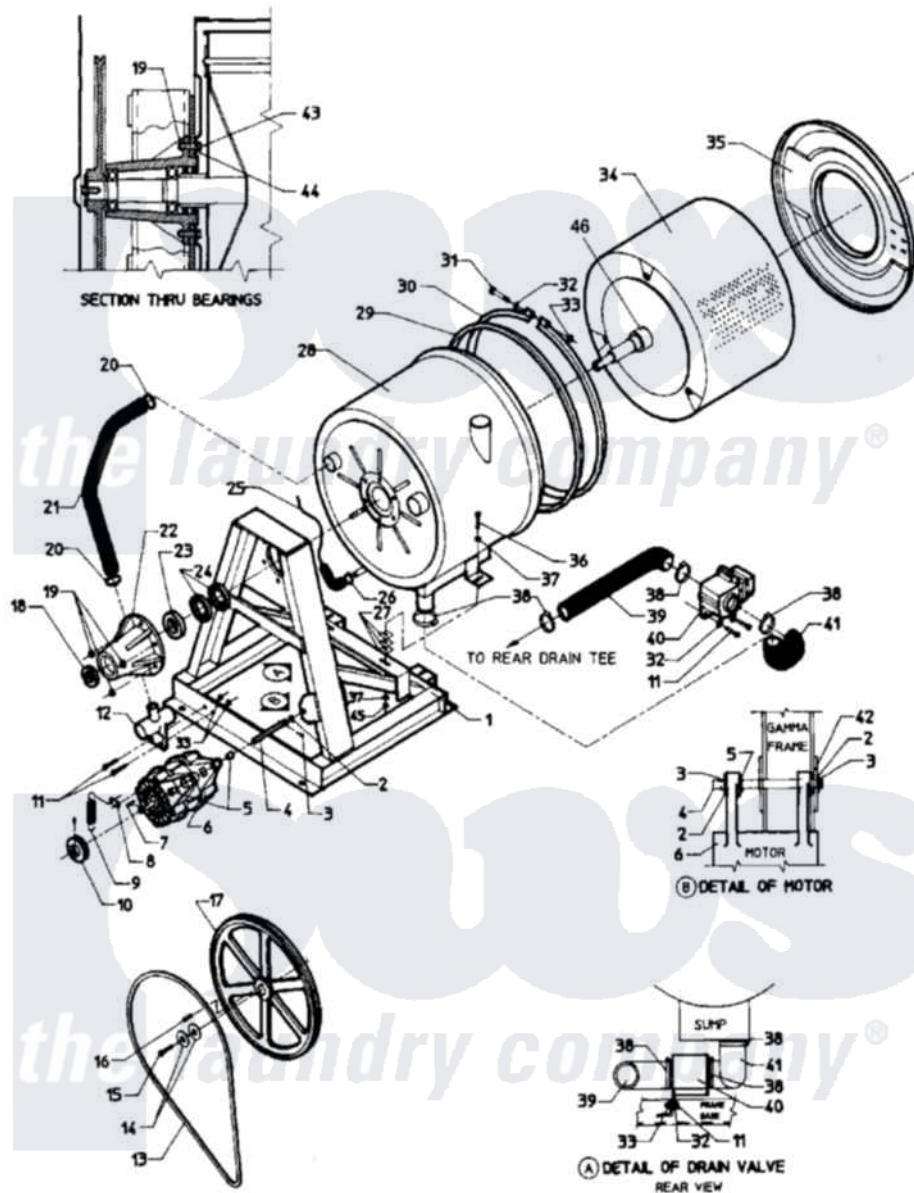

# Maytag MAF35MC4VL 07 - SUB ASSEMBLY (MAF35MC4Vx)

Maytag Residential Maytag MAF35MC4VL Washer Parts Parts Diagram 07 - SUB ASSEMBLY (MAF35MC4Vx)  
 Click on the part number to view part

Item	Original Part Number	Replaced By	Status	Part Description
001	24001371		Not Available	KIT ASSY., FRAME (2 SPEED)
002	<a href="#">24001511</a>			Washer, Hardened
003	24001512		Not Available	PIN, COTTER PLTD. (1/8X1 1/2)
004	24001802		Not Available	SUPPORT ROD, MOTOR
005	<a href="#">24001021</a>			Bushing, Motor
006	<a href="#">24001017</a>			Bearing, Motor
"	<a href="#">24001083</a>			Motor, 2SP
007	24001648		Not Available	KEY (MOTOR 3/16" X 1 1/2")
008	24001651		Not Available	CLIP, MOTOR SPRING
009	24001650		Not Available	SPRING (BELT TENSION)
010	<a href="#">24002042</a>			Pulley, Motor
011	24001502	<a href="#">8204624</a>		Bolt
012	24001826		Not Available	(B)CONNECTION, TEE-DRAIN
013	<a href="#">24001095</a>			Belt, V