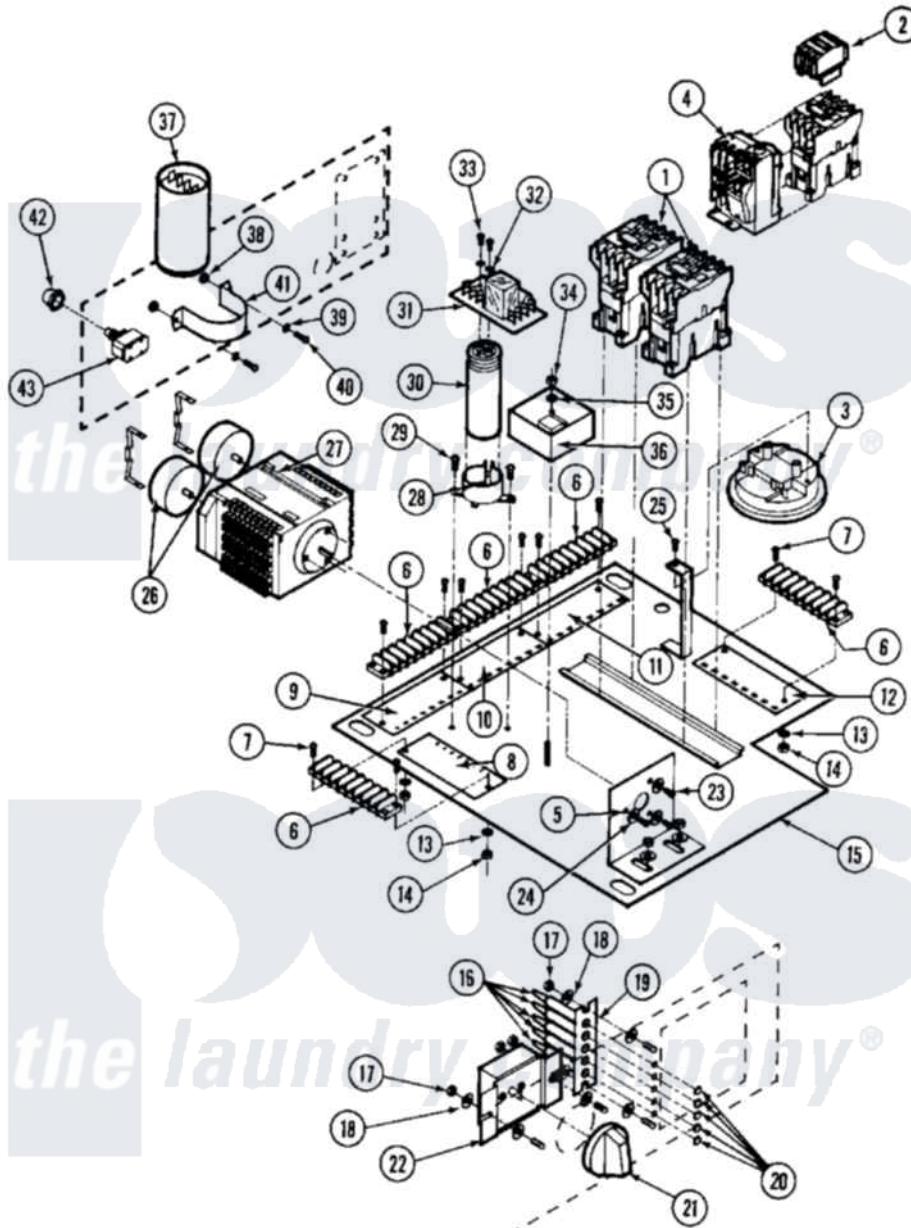

Maytag MAF35MC4VL 08 - CONTROL MODULE (MAF35MC4Vx)

Maytag [Residential Maytag MAF35MC4VL Washer Parts](#) Parts Diagram 08 - CONTROL MODULE (MAF35MC4Vx)
 Click on the part number to view part

Item	Original Part Number	Replaced By	Status	Part Description
001	24001105	24002051		Contacto-
002	24001104		Not Available	CONTACTOR, AUX. ADDER
003	24001223		Not Available	SWITCH, DUAL LEVEL
004	24001233			Protector, Overload
005	W10124350		Not Available	PART NUMBER NOT AVAILABLE
006	24001412		Not Available	STRIP, TERMINAL
007	24001414	4450038		Screw
008	NLA		Not Available	DECAL,INSUL. TERM STRIP (1-8)
009	NLA		Not Available	DECAL,INSUL. TERM STRIP (9-16)
010	NLA		Not Available	DECAL,INSUL. TERM STRIP (17-24)
011	NLA		Not Available	DECAL,INSUL. TERM STRIP (25-32)
012	24001030		Not Available	DECAL,INSUL. TERM STIRP (33-40)
013	24001415			Washer, S.s.