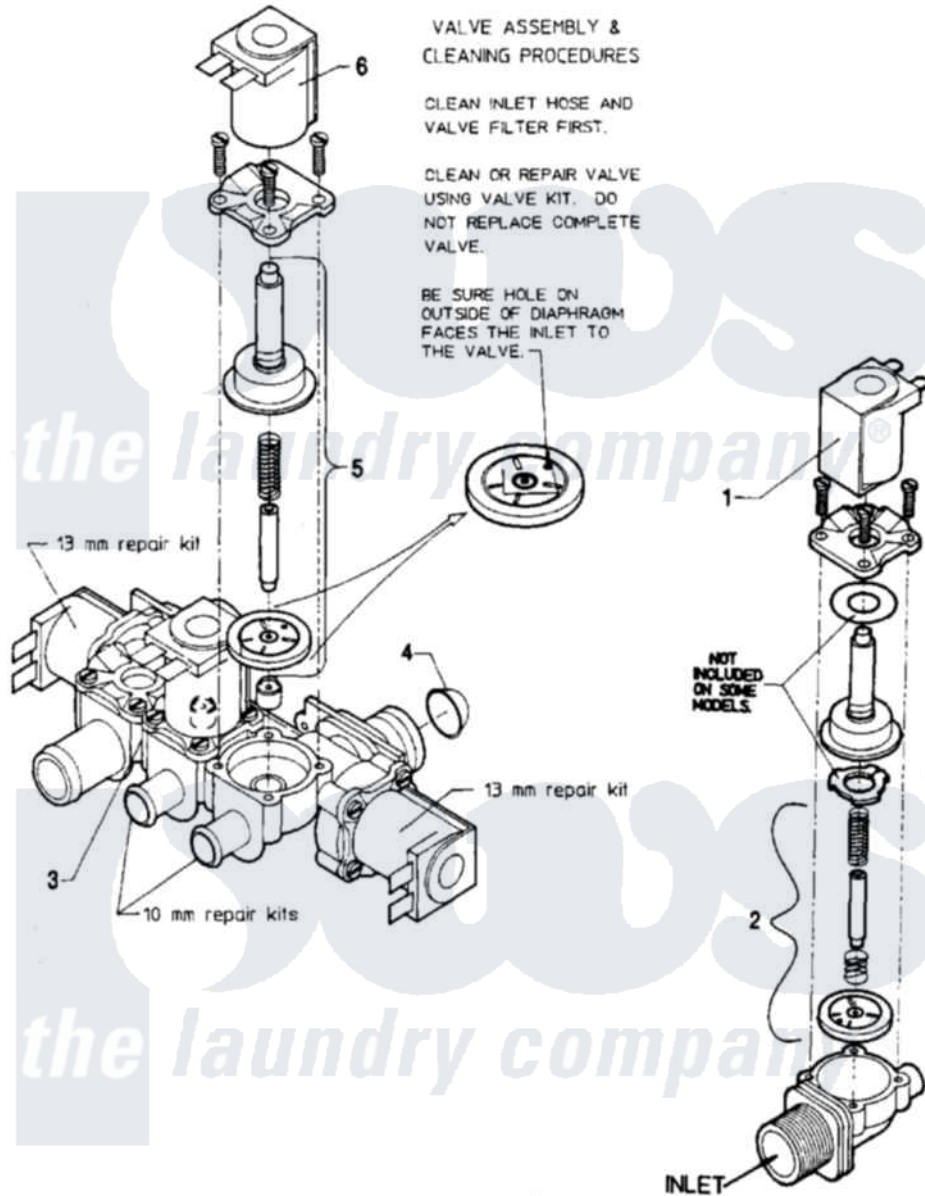

Maytag MAF35MC4VS 06 - WATER VALVE (MAF35MC4Vx)

Maytag [Residential Maytag MAF35MC4VS Washer Parts](#) Parts Diagram 06 - WATER VALVE (MAF35MC4Vx)
 Click on the part number to view part

| Item | Original Part Number | Replaced By | Status | Part Description |
|------|--------------------------|-------------|---------------|-------------------------------|
| 001 | 24001119 | | | Valve |
| " | 24001120 | | | Valve-1 WAY |
| " | 24001232 | | | Coil, Water Valve |
| 002 | 24001121 | | | Kit, Valve Repair |
| " | 24001122 | | | Kit, Valve Repair |
| 003 | 24001226 | | | Valve, Mixing |
| " | 24001448 | | | Seal |
| " | 24001549 | | Not Available | FILTER, MESH (11MM US THREAD) |
| 004 | 24001634 | | Not Available | SCREEN, VALVE |
| 005 | 24001122 | | | Kit, Valve Repair |
| " | 24001231 | | | Kit, Repair |
| 006 | 24001232 | | | Coil, Water Valve |