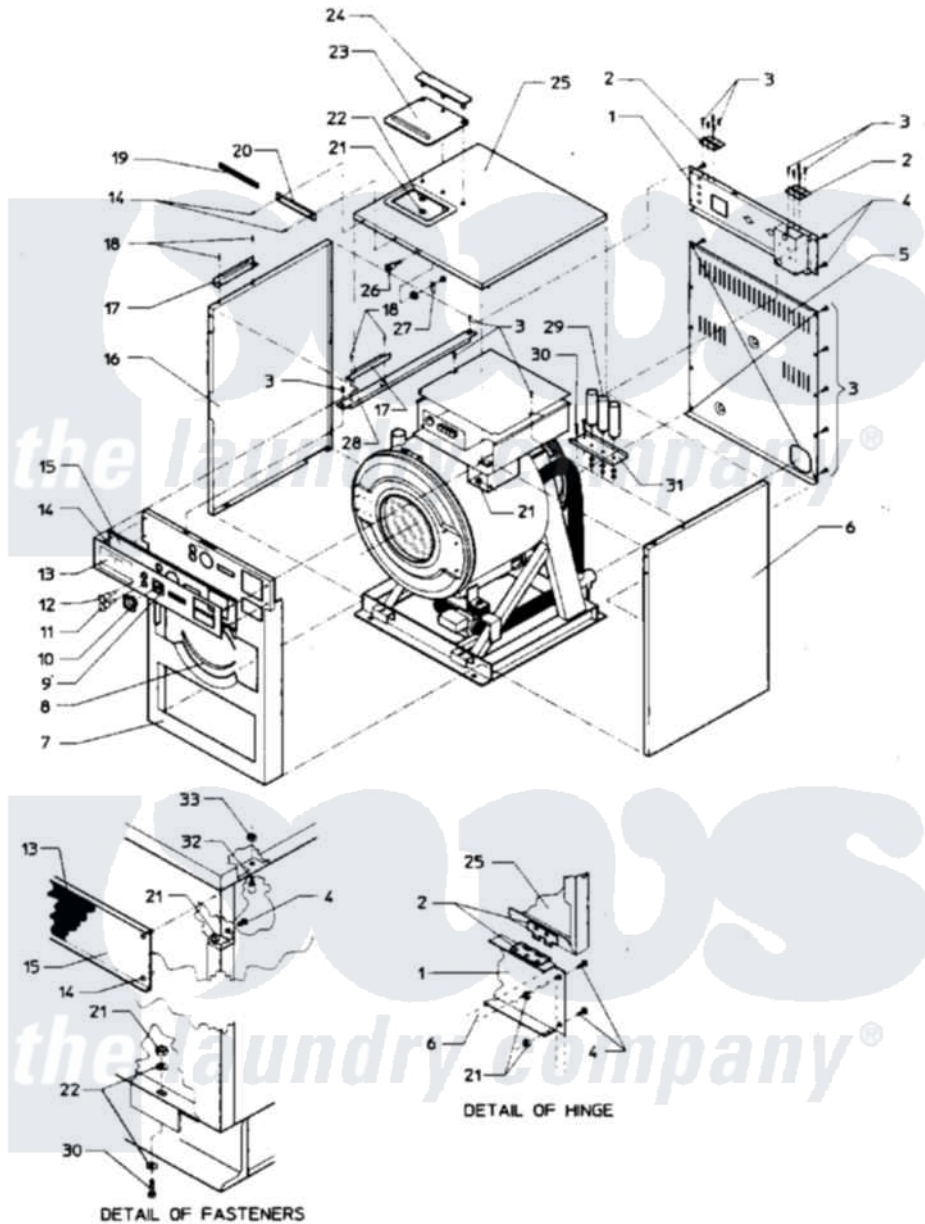

Maytag MAF35MC4VW 01 - FINAL ASSEMBLY (MAF35MC4Vx)

Maytag Residential Maytag MAF35MC4VW Washer Parts Parts Diagram 01 - FINAL ASSEMBLY (MAF35MC4Vx)
 Click on the part number to view part

Item	Original Part Number	Replaced By	Status	Part Description
001	24001170		Not Available	PANEL KIT, VALVE
002	24001676		Not Available	HINGE, TOP COVER (NOTE: 18003069 AFTER SERIAL
"	Y24001300			Hinge
003	24001301	67006964		Screw, Glide
004	24001323			Screw
005	24001403		Not Available	KIT, PANEL (REAR)
006	24001162		Not Available	PANEL KIT, SIDE (RT.)18 (AS VIEWED FROM FRONT)
007	24001678	24001694		Panel- FRO
008	24001550	24001532		Trim- Pane
009	24001679		Not Available	DECAL, CYCLE INDICATOR
010	24001680			GLASS, TIMER
011	24001681		Not Available	LIGHT, INDICATOR (RED 110V)
012	24001682		Not Available	LIGHT, INDOCATOR (AMBER 110V)
013	24001684			DECAL, MAYTAG

014	24001533		Rivet, Pop S.s.
015	24002036		Decal, Control Panel
"	NLA	Not Available	PANEL, CONTROL
016	24001157	Not Available	PANEL KIT, SIDE (LT.)35
017	24001539	Not Available	BRACKET, SOAP DISPENSER
018	24001540	Not Available	RIVET, BLIND S.S. (1/8 X 5/16)
019	W10124350	Not Available	PART NUMBER NOT AVAILABLE
020	24001671	Not Available	NAMEPLATE
021	24001510	W10139757	Nut
022	24001295		Lockwasher, S.s.
023	24001219	Not Available	COVER, SOAP DISPENSER
024	24001542		Clamp, Soap Dispenser
025	24001168		KIT ASSY., TOP COVER
026	24001220		Lock, Top Cover
027	24001221		Latch, Top Cover
028	24001690	Not Available	BRACE, TOP
029	24001237		Capacitor
"	24001240		Capacitor
"	24001241		Capacitor W/Res.
"	24001242		Capacitor
030	24001303		Screw
031	24001674	Not Available	BRACKET, CAPACITOR
032	24001305		Nut, Fiberlock
033	24001425		Nut, Fiberlock, Pltd
034	W10124350	Not Available	PART NUMBER NOT AVAILABLE