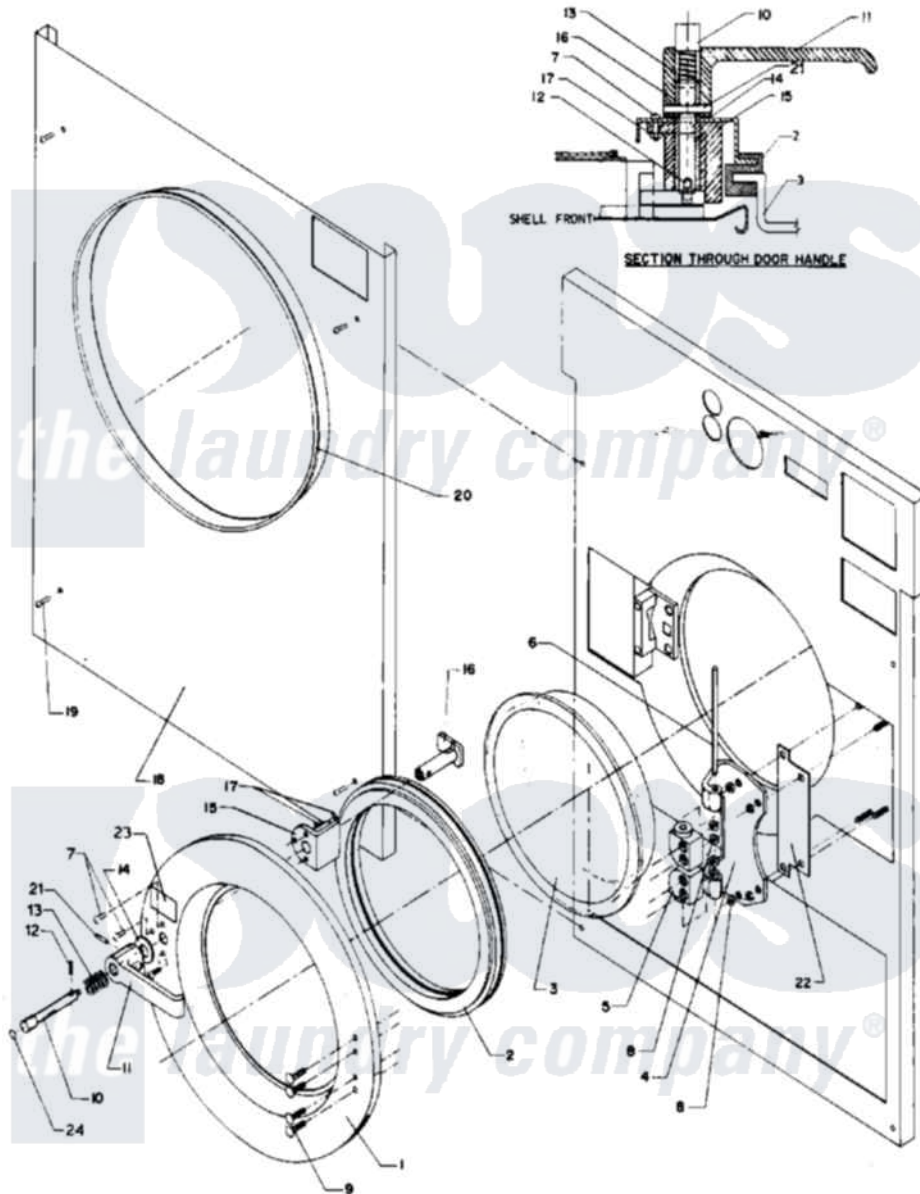

Maytag MAF35MC4VW 02 - DOOR & RELATED PARTS (MAF35MC4Vx)

Maytag Residential Maytag MAF35MC4VW Washer Parts Diagram 02 - DOOR & RELATED PARTS (MAF35MC4Vx)

[Click on the part number to view part](#)

Item	Original Part Number	Replaced By	Status	Part Description
001	24001556			Door Assembly
"	24001719			Door
002	24001075			Gasket, Door
003	24001099		Not Available	GLASS, DOOR
004	24001333			Hinge, Door
005	24001334			Mount, Door
006	W10124350		Not Available	PART NUMBER NOT AVAILABLE
007	24001341	3400814		Screw
008	24001305			Nut, Fiberlock
009	24001467			Screw, S.s.
010	24001103			Rod, Push Button
011	24001336			Handle, Door
012	24001721			Pin, Spring
013	24001338			Spring, Door Lock
014	24001310	Y015627		Screw- Hex

015	24001340	Not Available	SPACER, DOOR HANDLE
016	24001343		Arm, Latch
017	24001342	74005230	Nut, Lock
018	24001140	Not Available	KIT, PNL, FRNT COIN (STLS.)
019	24001474	3400086	Screw, 10-32 X 3/8
020	24001722	Not Available	TRIM, OUTER FRONT PANEL
021	24001827	24001721	Pin, Spring
022	24001466		Shim, Hinge
023	24001462	Not Available	DECAL, PUSH BUTTON RED
024	24001407	Not Available	DECAL, RED DOT