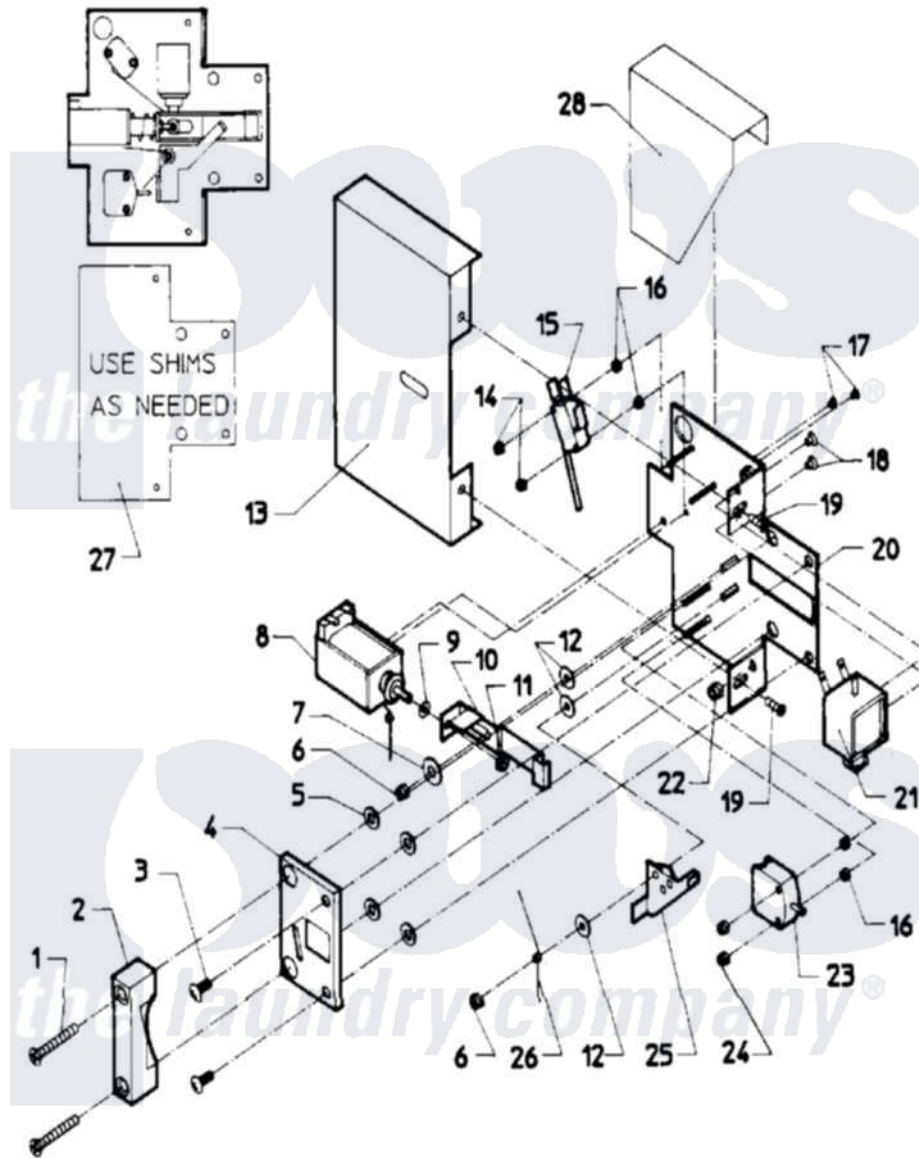

Maytag MAF35MC4VW 03 - DOOR SAFETY INTERLOCK (MAF35MC4Vx)

Maytag [Residential Maytag MAF35MC4VW Washer Parts](#) Parts Diagram 03 - DOOR SAFETY INTERLOCK (MAF35MC4Vx)

[Click on the part number to view part](#)

Item	Original Part Number	Replaced By	Status	Part Description
001	24001642			Screw, S.s.
002	24001483		Not Available	CATCH, DOOR LOCK
003	24001323			Screw
004	24001484		Not Available	COVER, DOOR LOCK PLATE
005	24001295			Lockwasher, S.s.
006	24001342	74005230		Nut, Lock
007	24001485			Washer, Shoulder
008	24001101			Solenoid, Door Rel
009	24001358			Washer, Flat
010	24001250			Button, Push
011	24001481	Y707702		Locknut
012	24001480			Washer, Teflon
013	24001487		Not Available	COVER, DOOR LOCK ASSY.
014	24001476			Nut, Fiberlock
015	24001229			Switch, Door Lock
016	24001477		Not Available	SPACER, NYLON (No.6)

017	24001643		Screw, S.s.
018	24001479		Screw, S.s.
019	24001301	67006964	Screw, Glide
020	NLA	Not Available	PLATE, DOOR LOCK
021	24001102		Solenoid, Door Lck
022	24001305		Nut, Fiberlock
023	24001255		Switch, Door Handle
024	24001736	24001425	Nut, Fiberlock, Pltd
025	24001230		Lever, Door Lock
026	24001293		Spring, Torsion
027	24001559		Shim, Door Lock
028	24001488	Not Available	SHIELD, SPLASH (DOOR LOCK)
029	24001640		Door Lock Complete