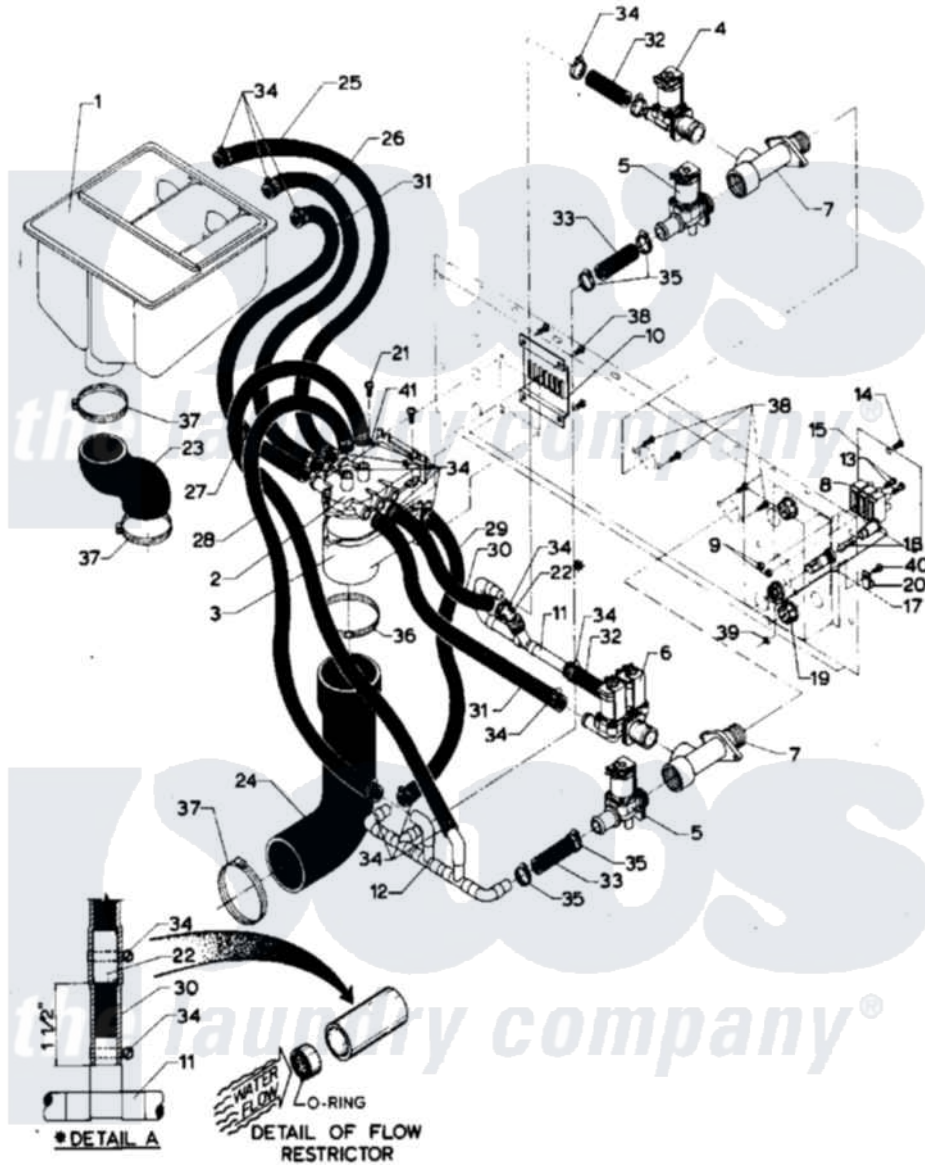

Maytag MAF35MC4VW 05 - SOAP DISPENSER (MAF35MC4Vx)

Maytag [Residential Maytag MAF35MC4VW Washer Parts](#) Parts Diagram 05 - SOAP DISPENSER (MAF35MC4Vx)
 Click on the part number to view part

Item	Original Part Number	Replaced By	Status	Part Description
001	24001627		Not Available	DISPENSER, SUPPLY (COIN)
002	24001031			Breaker, Vac.
003	24001032			Breaker, Vac.
004	24001119			Valve
005	W10124350		Not Available	PART NUMBER NOT AVAILABLE
006	W10124350		Not Available	PART NUMBER NOT AVAILABLE
007	24001448			Seal
008	24001366		Not Available	BLOCK, INPUT & POWER (4 TERM)
"	24001629		Not Available	BLOCK, INPUT POWER (3 WIRE)
009	24001425			Nut, Fiberlock, Pltd
010	24001426			Cover, Vacuum Breaker
011	24001777		Not Available	MANIFOLD, SUPPLY
012	W10124350		Not Available	PART NUMBER NOT AVAILABLE

013	24001430		Screw, S.s
014	24001301	67006964	Screw, Glide
015	24001429		Not Available COVER, JUNCTION BOX
016	W10124350		Not Available PART NUMBER NOT AVAILABLE
017	24001433		Holder, Fuse
018	24001225		Fuse, Control
019	24001436	8008P014-60	Grommet, Nylon
020	24001434		Not Available CONNECTOR, GROUND
021	24001432	W10068250	Screw
022	24001775		Not Available FLOW RESTRICTOR ASSY.
023	24001442		Hose, Soap Dispenser
024	24001033		Hose, Vacuum Breaker
025	24001781		Not Available HOSE
026	24001783		Not Available HOSE
027	W10124350		Not Available PART NOT USED
028	24001767		Not Available HOSE
029	24001788		Not Available HOSE
030	24001771		Not Available HOSE
031	24001792		Hose
032	24001794		Hose
033	24001794		Hose
034	24001423	489503	Clamp
035	24001797		Not Available CLAMP (SIZE 24)
036	24001282		Not Available CLAMP, HOSE (No.48)
037	24001353	696392	Hose Clamp
038	24001414	4450038	Screw
039	24001342	74005230	Nut, Lock
040	24001432	W10068250	Screw
041	24001425		Nut, Fiberlock, Pltd