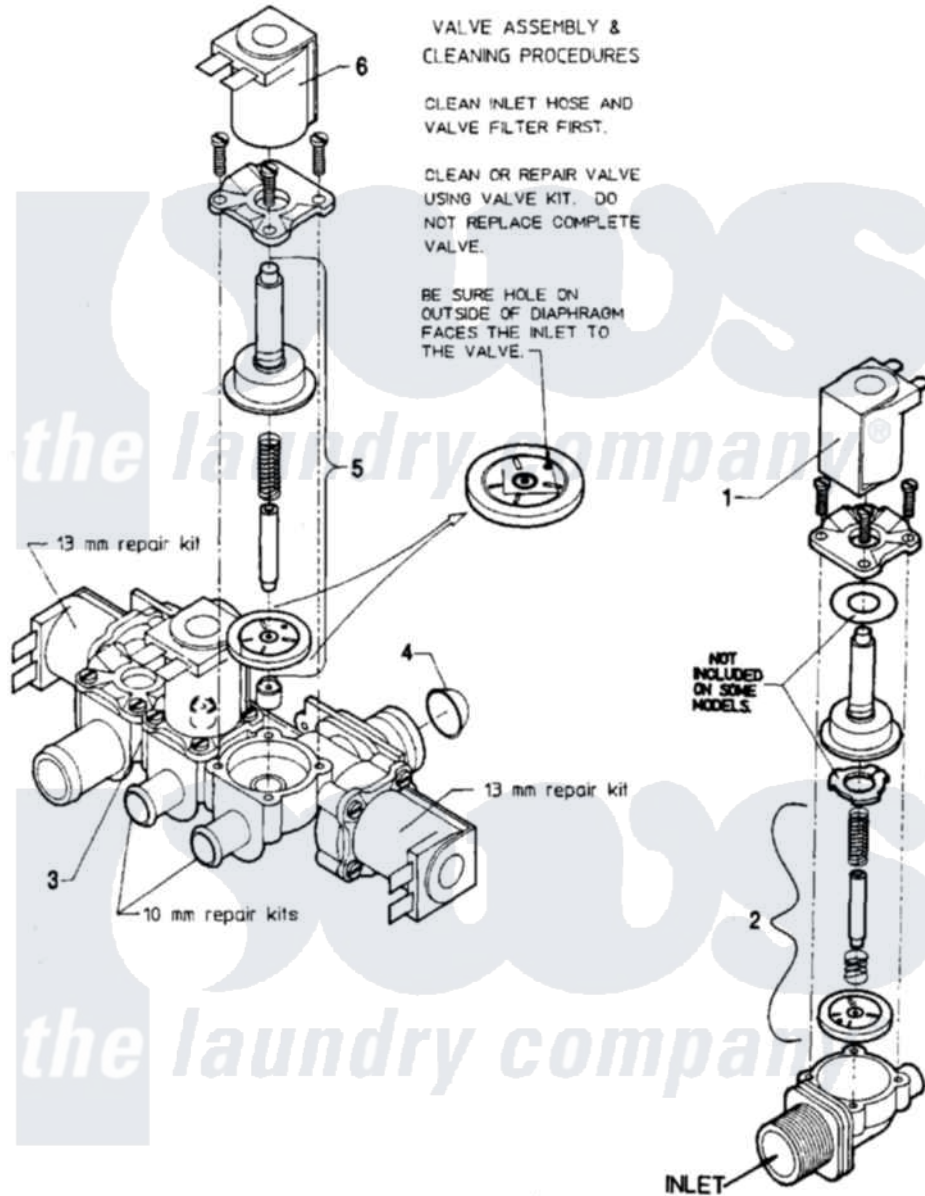

# Maytag MAF35MC4VW 06 - WATER VALVE (MAF35MC4Vx)

Maytag Residential Maytag MAF35MC4VW Washer Parts Parts Diagram 06 - WATER VALVE (MAF35MC4Vx)  
 Click on the part number to view part

Item	Original Part Number	Replaced By	Status	Part Description
001	<a href="#">24001119</a>			Valve
"	<a href="#">24001120</a>			Valve-1 WAY
"	<a href="#">24001232</a>			Coil, Water Valve
002	<a href="#">24001121</a>			Kit, Valve Repair
"	<a href="#">24001122</a>			Kit, Valve Repair
003	<a href="#">24001226</a>			Valve, Mixing
"	<a href="#">24001448</a>			Seal
"	24001549		Not Available	FILTER, MESH (11MM US THREAD)
004	24001634		Not Available	SCREEN, VALVE
005	<a href="#">24001122</a>			Kit, Valve Repair
"	<a href="#">24001231</a>			Kit, Repair
006	<a href="#">24001232</a>			Coil, Water Valve