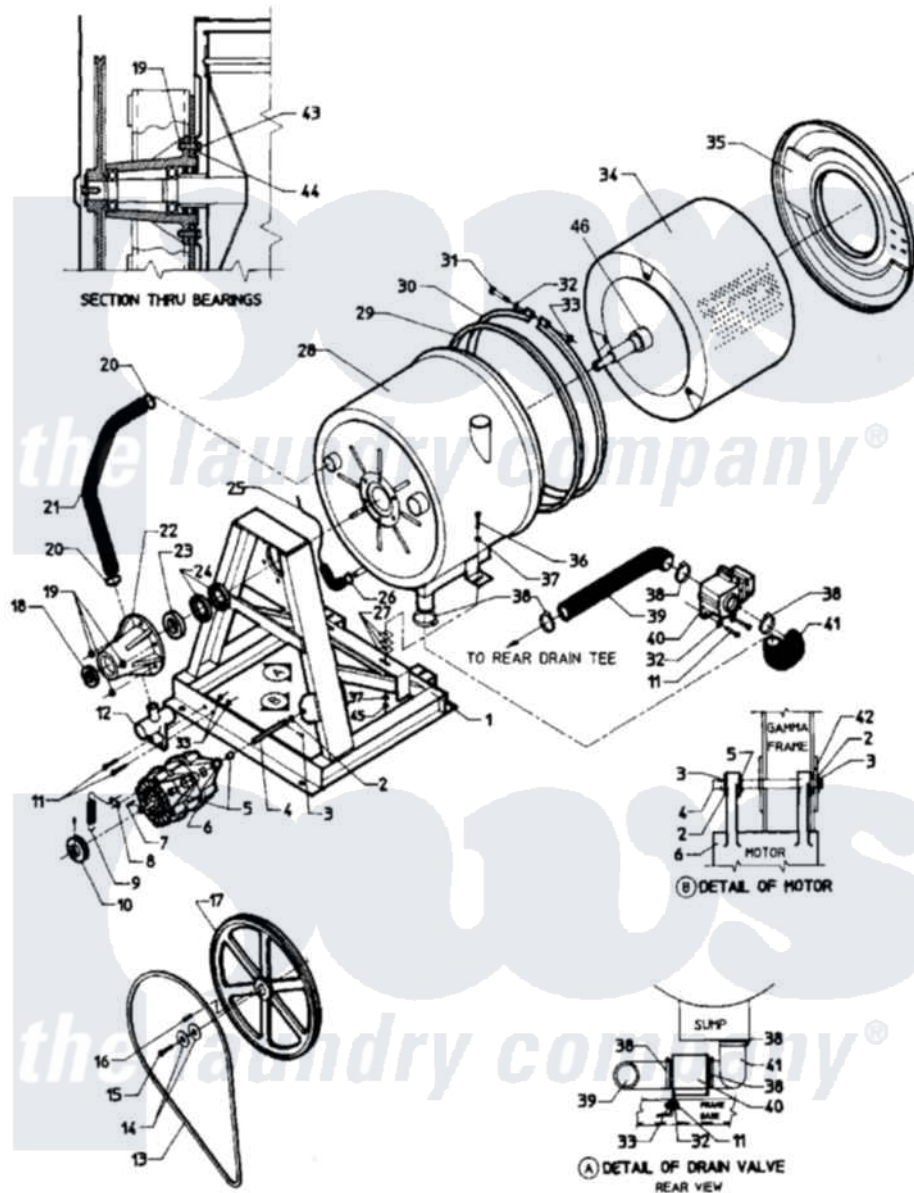

# Maytag MAF35MC4VW 07 - SUB ASSEMBLY (MAF35MC4Vx)

Maytag Residential Maytag MAF35MC4VW Washer Parts Parts Diagram 07 - SUB ASSEMBLY (MAF35MC4Vx)  
 Click on the part number to view part

Item	Original Part Number	Replaced By	Status	Part Description
001	24001371		Not Available	KIT ASSY., FRAME (2 SPEED)
002	<a href="#">24001511</a>			Washer, Hardened
003	24001512		Not Available	PIN, COTTER PLTD. (1/8X1 1/2)
004	24001802		Not Available	SUPPORT ROD, MOTOR
005	<a href="#">24001021</a>			Bushing, Motor
006	<a href="#">24001017</a>			Bearing, Motor
"	<a href="#">24001083</a>			Motor, 2SP
007	24001648		Not Available	KEY (MOTOR 3/16" X 1 1/2")
008	24001651		Not Available	CLIP, MOTOR SPRING
009	24001650		Not Available	SPRING (BELT TENSION)
010	<a href="#">24002042</a>			Pulley, Motor
011	24001502	<a href="#">8204624</a>		Bolt
012	24001826		Not Available	(B)CONNECTION, TEE-DRAIN
013	<a href="#">24001095</a>			Belt, V