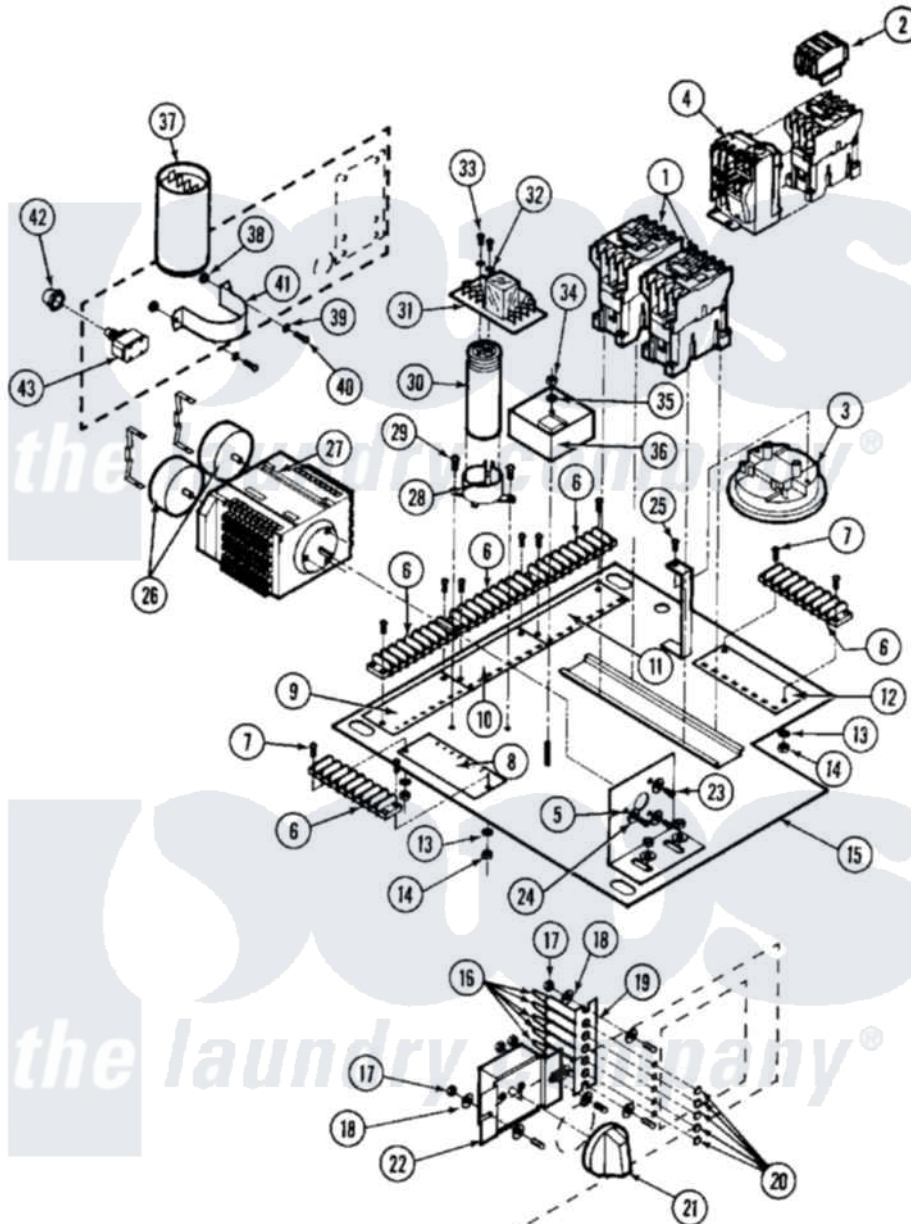

Maytag MAF35MC4VW 08 - CONTROL MODULE (MAF35MC4Vx)

Maytag Residential Maytag MAF35MC4VW Washer Parts Parts Diagram 08 - CONTROL MODULE (MAF35MC4Vx)
 Click on the part number to view part

Item	Original Part Number	Replaced By	Status	Part Description
001	24001105	24002051		Contacto-
002	24001104		Not Available	CONTACTOR, AUX. ADDER
003	24001223		Not Available	SWITCH, DUAL LEVEL
004	24001233			Protector, Overload
005	W10124350		Not Available	PART NUMBER NOT AVAILABLE
006	24001412		Not Available	STRIP, TERMINAL
007	24001414	4450038		Screw
008	NLA		Not Available	DECAL,INSUL. TERM STRIP (1-8)
009	NLA		Not Available	DECAL,INSUL. TERM STRIP (9-16)
010	NLA		Not Available	DECAL,INSUL. TERM STRIP (17-24)
011	NLA		Not Available	DECAL,INSUL. TERM STRIP (25-32)
012	24001030		Not Available	DECAL,INSUL. TERM STIRP (33-40)
013	24001415			Washer, S.s.

014	24001417	7103P070-60		Nut, Top Pilot
015	W10124350		Not Available	PART NUMBER NOT AVAILABLE
016	24001209		Not Available	LIGHT, NEON (1/3W, 125VAC)
017	24001342	74005230		Nut, Lock
018	24001576			Washer, Flat
019	24001214			Bracket, Ind. Light
"	24001841	24001214		Bracket, Ind. Light
020	24001210	215564		Lens, Indicator Light
021	24001204		Not Available	KNOB
022	24001207			Switch, Cycle Select
023	24001357			Screw, Stainless Steel
024	24001358			Washer, Flat
025	24001411	313806		Screw
026	24001577			Motor, Timer
027	24001178			Kit, Timer Cycle
028	W10124350		Not Available	PART NUMBER NOT AVAILABLE
029	24001578	3196170		Screw
030	24001247			Capacitor, Door Lock
031	24001248		Not Available	PC BOARD, DOOR UNLOCK (110V)
032	24001579			Washer, S.s.
033	24001580			Screw, S.s.
034	24001419	W10139757		Nut
035	24001295			Lockwasher, S.s.
036	24001176			Kit, Timer Delay
037	24001235			Kit, Switch
038	24001425			Nut, Fiberlock, Pltd
039	24001576			Washer, Flat
040	24001593	132780		Screw
041	24001594		Not Available	BRACKET, SINPAC SWITCH
042	24001744		Not Available	BOOT, PUSH BUTTON
043	24001254			Switch, Momentary
044	24001245			Fuse, Slo Blo