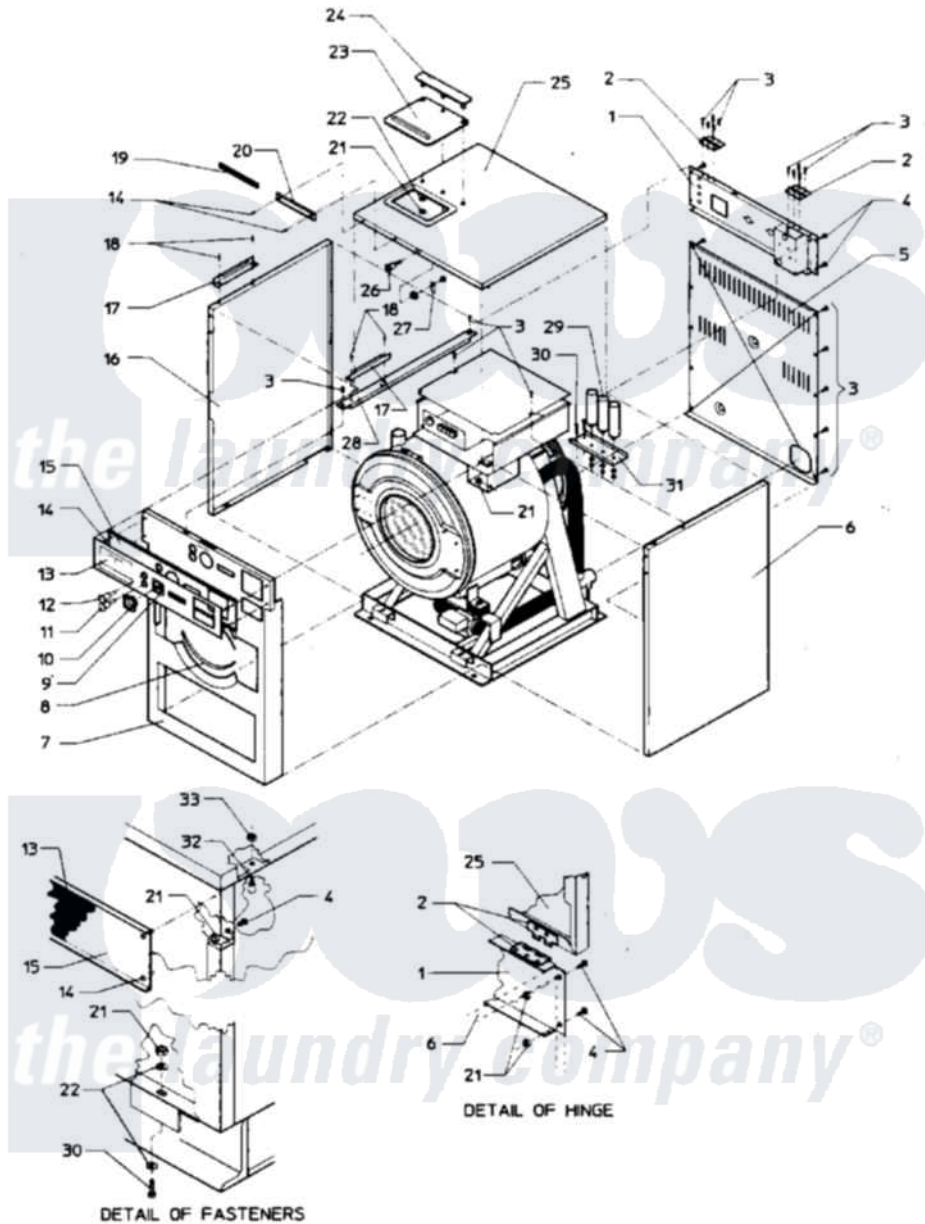

Maytag MAF35MN1 01 - MAIN EXPLODED VIEW - FINAL ASSEMBLY

Maytag [Residential Maytag MAF35MN1 Washer Parts](#) Parts Diagram 01 - MAIN EXPLODED VIEW - FINAL ASSEMBLY

[Click on the part number to view part](#)

Item	Original Part Number	Replaced By	Status	Part Description
001	24001169			Panel Kit, Valve
"	24001170		Not Available	PANEL KIT, VALVE
002	24001676		Not Available	HINGE, TOP COVER (NOTE: 18003069 AFTER SERIAL
"	Y24001300			Hinge
003	24001301	67006964		Screw, Glide
004	24001323			Screw
005	24001403		Not Available	KIT, PANEL (REAR)
"	Y24001400		Not Available	KIT, PANEL (REAR)
006	24001159		Not Available	PANEL KIT, SIDE (RT.)35 (AS VIEWED FROM FRONT)
"	24001162		Not Available	PANEL KIT, SIDE (RT.)18 (AS VIEWED FROM FRONT)
007	24001677		Not Available	PANEL ASSY. (INR. FRNT.)
"	24001678	24001694		Panel- FRO
008	24001550	24001532		Trim- Pane
009	24001679		Not Available	DECAL, CYCLE INDICATOR