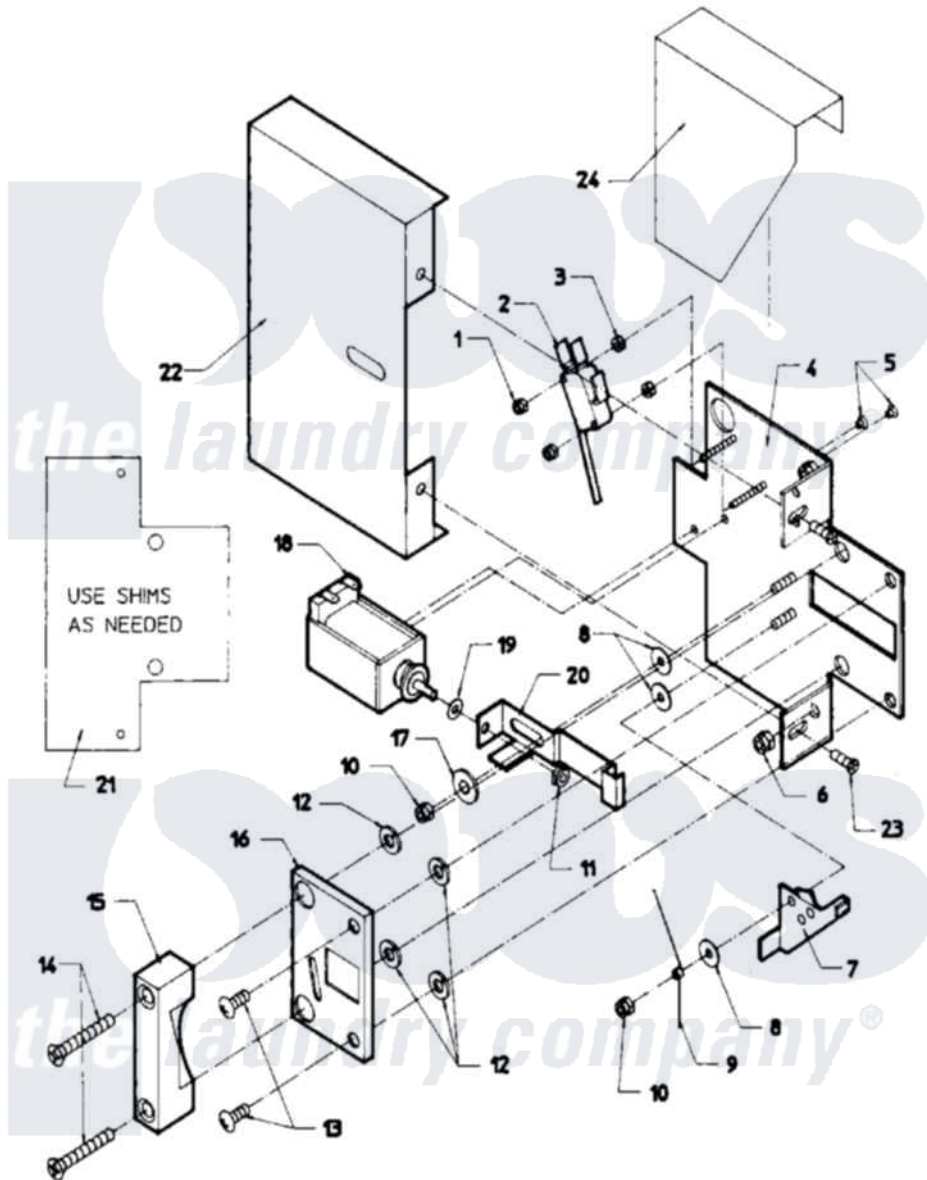

Maytag MAF35MN1 03 - DOOR SAFETY INTERLOCK-OPL MODELS

Maytag [Residential Maytag MAF35MN1 Washer Parts](#) Parts Diagram 03 - DOOR SAFETY INTERLOCK-OPL MODELS
 Click on the part number to view part

Item	Original Part Number	Replaced By	Status	Part Description
001	24001476			Nut, Fiberlock
002	24001229			Switch, Door Lock
003	24001477		Not Available	SPACER, NYLON (No.6)
004	NLA		Not Available	PLATE, DOOR LOCK
005	24001479			Screw, S.s.
006	24001305			Nut, Fiberlock
007	24001230			Lever, Door Lock
008	24001480			Washer, Teflon
009	24001293			Spring, Torsion
010	24001342	74005230		Nut, Lock
011	24001481	Y707702		Locknut
012	24001295			Lockwasher, S.s.
013	24001323			Screw
014	24001642			Screw, S.s.
015	24001483		Not Available	CATCH, DOOR LOCK
016	24001484		Not Available	COVER, DOOR LOCK PLATE

017	24001485		Washer, Shoulder
018	24001101		Solenoid, Door Rel
019	24001358		Washer, Flat
020	24001486	Not Available	BUTTON, PUSH (STOP)
021	24001559		Shim, Door Lock
022	24001487	Not Available	COVER, DOOR LOCK ASSY.
023	24001301	67006964	Screw, Glide
024	24001488	Not Available	SHIELD, SPLASH (DOOR LOCK)