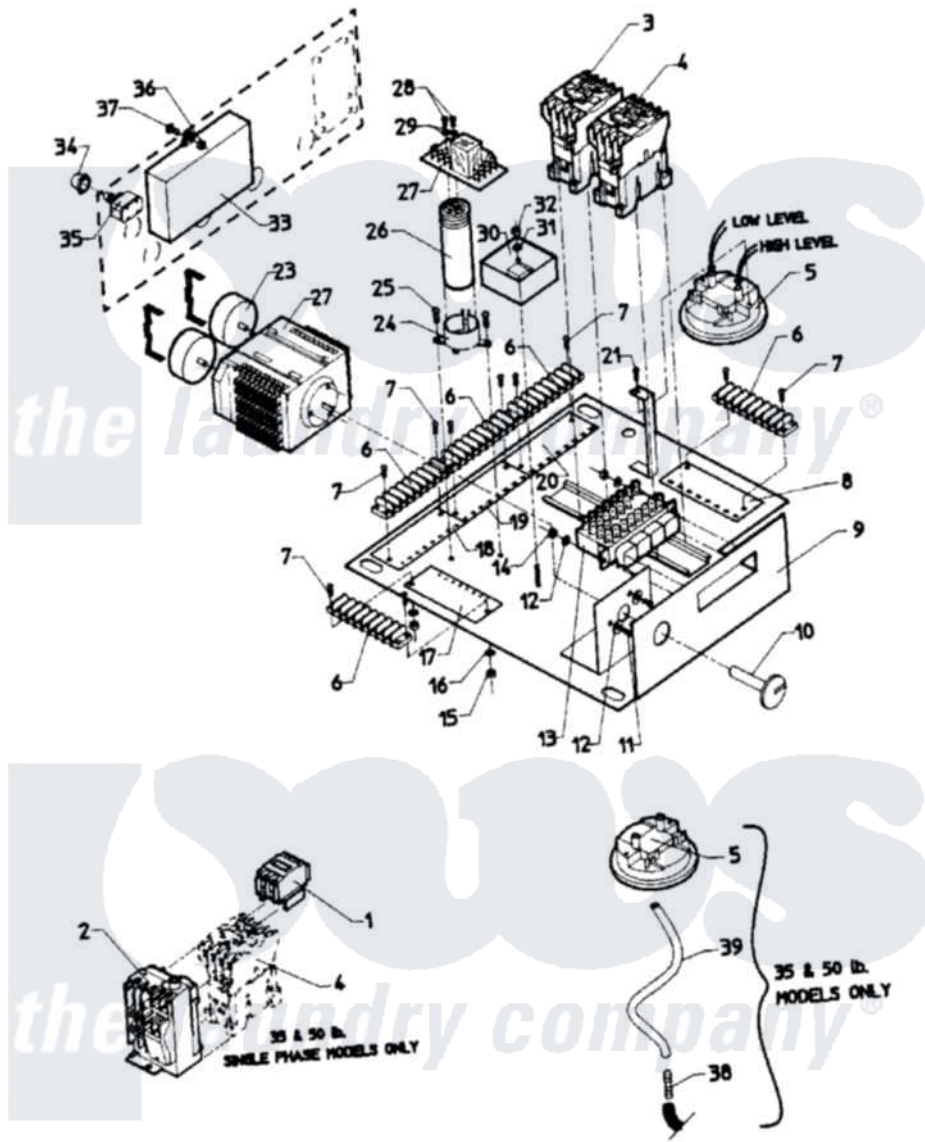

Maytag MAF35MN1 04 - CONTROL MODULE

Maytag [Residential Maytag MAF35MN1 Washer Parts](#) Parts Diagram 04 - CONTROL MODULE
 Click on the part number to view part

Item	Original Part Number	Replaced By	Status	Part Description
001	24001104		Not Available	CONTACTOR, AUX. ADDER
002	24001233			Protector, Overload
003	24001105	24002051		Contactator-
004	24001105	24002051		Contactator-
"	24001737			Relay
"	24001738			Relay
005	24001223		Not Available	SWITCH, DUAL LEVEL
"	NLA		Not Available	SWITCH, TRI LEVEL---N
006	24001412		Not Available	STRIP, TERMINAL
007	24001414	4450038		Screw
008	24001030		Not Available	DECAL,INSUL.TERM STIRP (33-40)
009	W10124350		Not Available	PART NUMBER NOT AVAILABLE
010	W10124350		Not Available	PART NUMBER NOT AVAILABLE
011	24001357			Screw, Stainless Steel

012	24001358		Washer, Flat
013	NLA	Not Available	SWITCH, CYCLE SELECTOR
014	NLA	Not Available	NUT, FIBERLOCK
015	24001417	7103P070-60	Nut, Top Pilot
016	24001415		Washer, S.s.
017	NLA	Not Available	DECAL,INSUL. TERM STRIP (1-8)
018	NLA	Not Available	DECAL,INSUL. TERM STRIP (9-16)
019	NLA	Not Available	DECAL,INSUL. TERM STRIP (17-24)
020	NLA	Not Available	DECAL,INSUL. TERM STRIP (25-32)
021	24001411	313806	Screw
022	24001178		Kit, Timer Cycle
023	24001577		Motor, Timer
024	W10124350	Not Available	PART NUMBER NOT AVAILABLE
025	24001578	3196170	Screw
026	24001247		Capacitor, Door Lock
027	24001248	Not Available	PC BOARD, DOOR UNLOCK (110V)
"	24001742		Board, P.C.
028	24001580		Screw, S.s.
029	24001579		Washer, S.s.
030	24001176		Kit, Timer Delay
031	24001295		Lockwasher, S.s.
032	24001419	W10139757	Nut
033	24001743		Switch, Motor
034	24001744	Not Available	BOOT, PUSH BUTTON
035	24001254		Switch, Momentary
036	24001425		Nut, Fiberlock, Pltd
037	24001745		Screw, Stainless Steel
038	24001746	Not Available	COUPLER, HOSE (PRESS. SWTCH)
039	24001747	Not Available	EXTENSION, AIR LINE