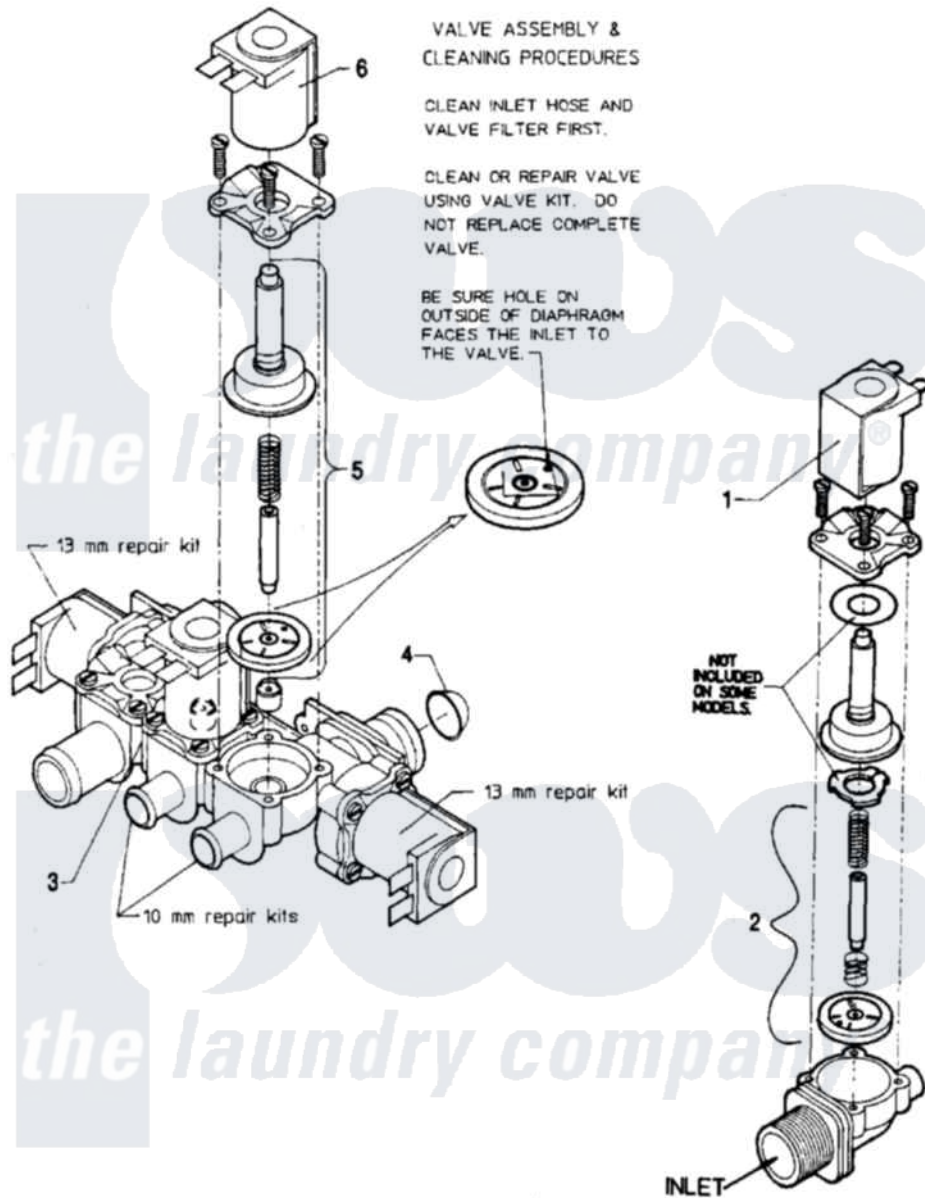

Maytag MAF35MN1 05 - WATER VALVE

Maytag [Residential Maytag MAF35MN1 Washer Parts](#) Parts Diagram 05 - WATER VALVE
 Click on the part number to view part

Item	Original Part Number	Replaced By	Status	Part Description
001	24001118			Valve
"	24001119			Valve
"	24001120			Valve-1 WAY
"	24001232			Coil, Water Valve
"	24001776			Valve, Water
002	24001121			Kit, Valve Repair
"	24001122			Kit, Valve Repair
003	24001226			Valve, Mixing
"	24001448			Seal
"	24001549		Not Available	FILTER, MESH (11MM US THREAD)
004	24001634		Not Available	SCREEN, VALVE
005	24001122			Kit, Valve Repair
"	24001231			Kit, Repair
006	24001232			Coil, Water Valve