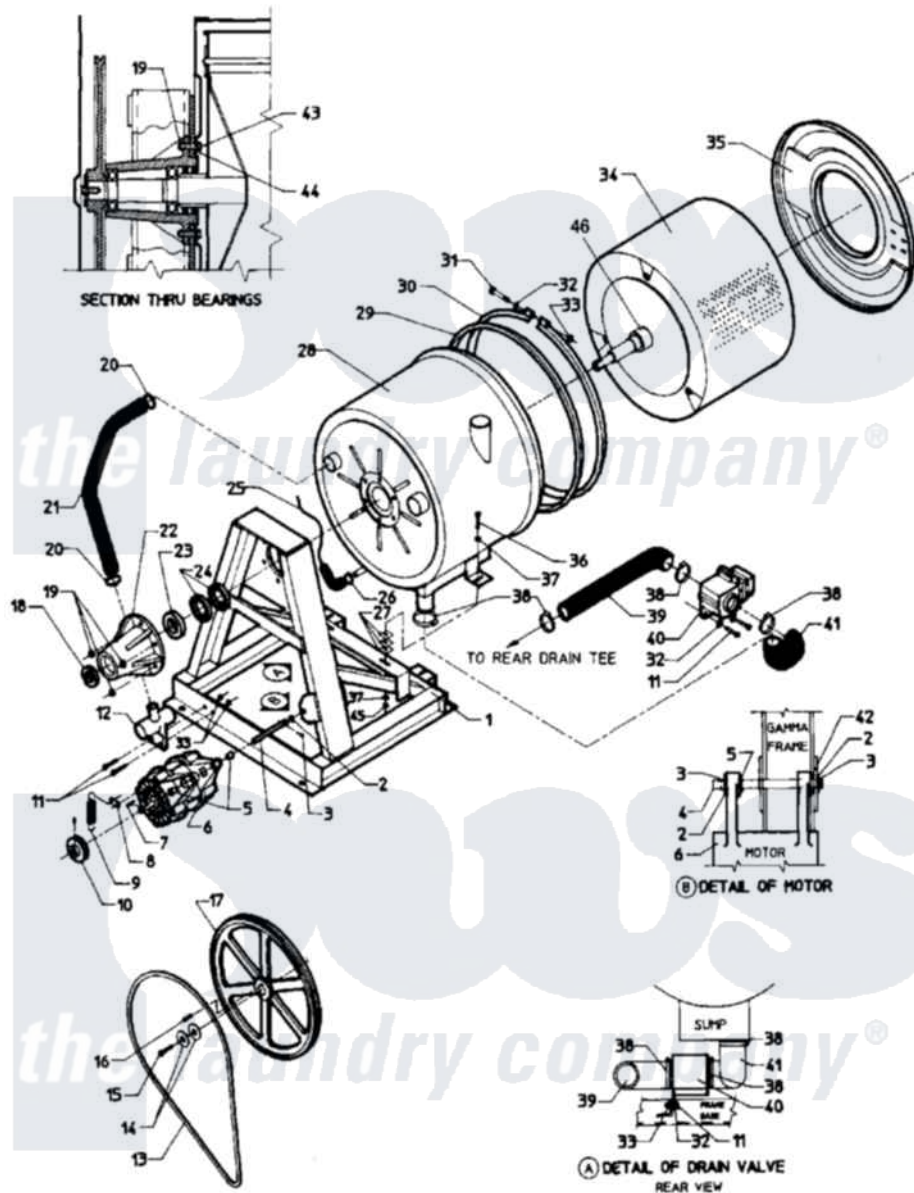

Maytag MAF35MN1 06 - MAIN EXPLODED VIEW-SUB ASSEMBLY

Maytag Residential Maytag MAF35MN1 Washer Parts Parts Diagram 06 - MAIN EXPLODED VIEW-SUB ASSEMBLY
 Click on the part number to view part

Item	Original Part Number	Replaced By	Status	Part Description
001	24001369		Not Available	KIT ASSY., FRAME (2 SPEED)
"	24001371		Not Available	KIT ASSY., FRAME (2 SPEED)
002	24001511			Washer, Hardened
003	24001512		Not Available	PIN, COTTER PLTD. (1/8X1 1/2)
004	24001647		Not Available	ROD, MOTOR SUPPORT
"	24001802		Not Available	SUPPORT ROD, MOTOR
005	24001021			Bushing, Motor
006	24001078			Motor, 2SP
"	24001079			Motor 2SP 1 Phase
"	24001082			Motor, 2SP
"	24001083			Motor, 2SP
007	24001648		Not Available	KEY (MOTOR 3/16" X 1 1/2")
008	24001651		Not Available	CLIP, MOTOR SPRING
009	24001650		Not Available	SPRING (BELT TENSION)