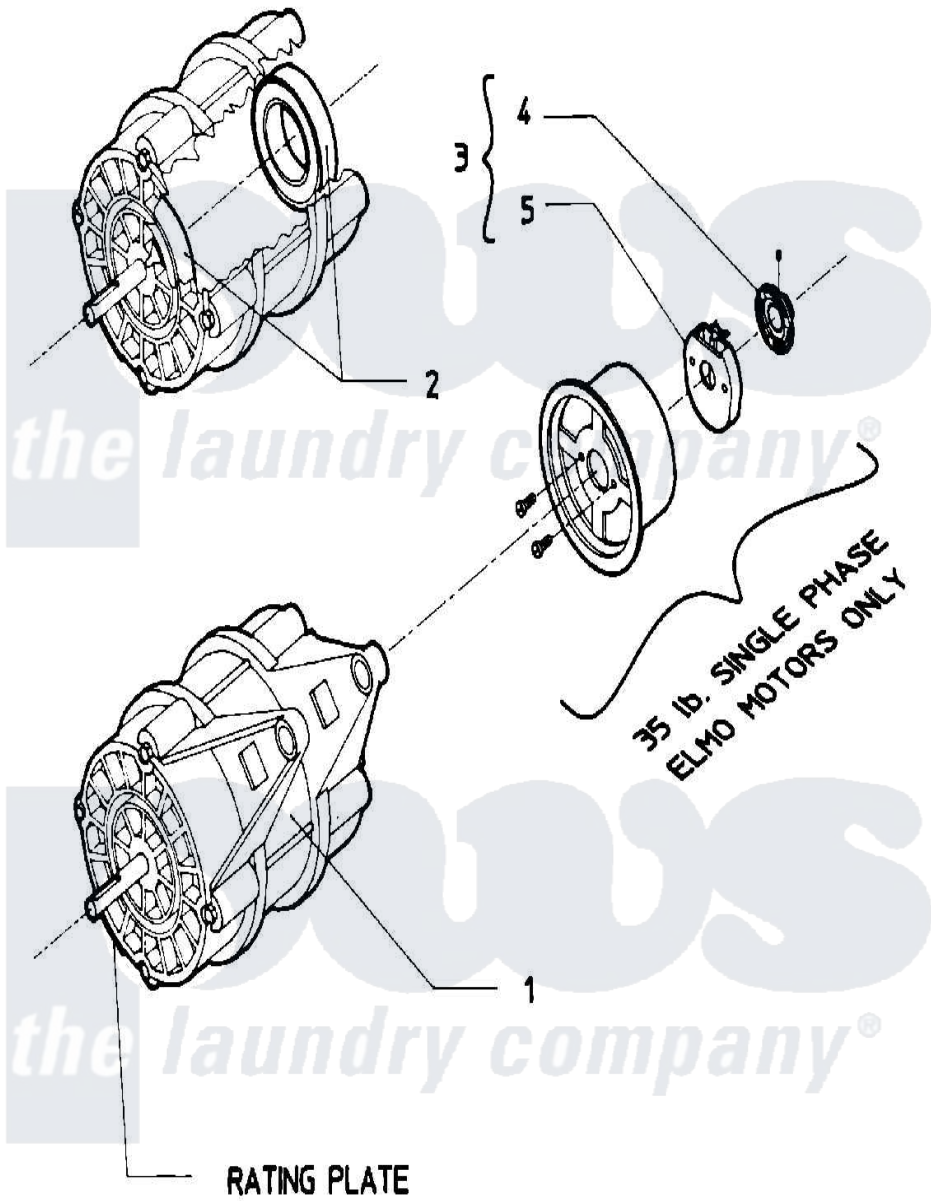

Maytag MAF35MN1 07 - MOTOR

Maytag [Residential Maytag MAF35MN1 Washer Parts](#) Parts Diagram 07 - MOTOR
 Click on the part number to view part

Item	Original Part Number	Replaced By	Status	Part Description
001	24001078			Motor, 2SP
"	24001079			Motor 2SP 1 Phase
"	24001082			Motor, 2SP
"	24001083			Motor, 2SP
002	24001017			Bearing, Motor
"	24001018			Bearing, 6204-2RS
003	W10124350		Not Available	PART NOT USED