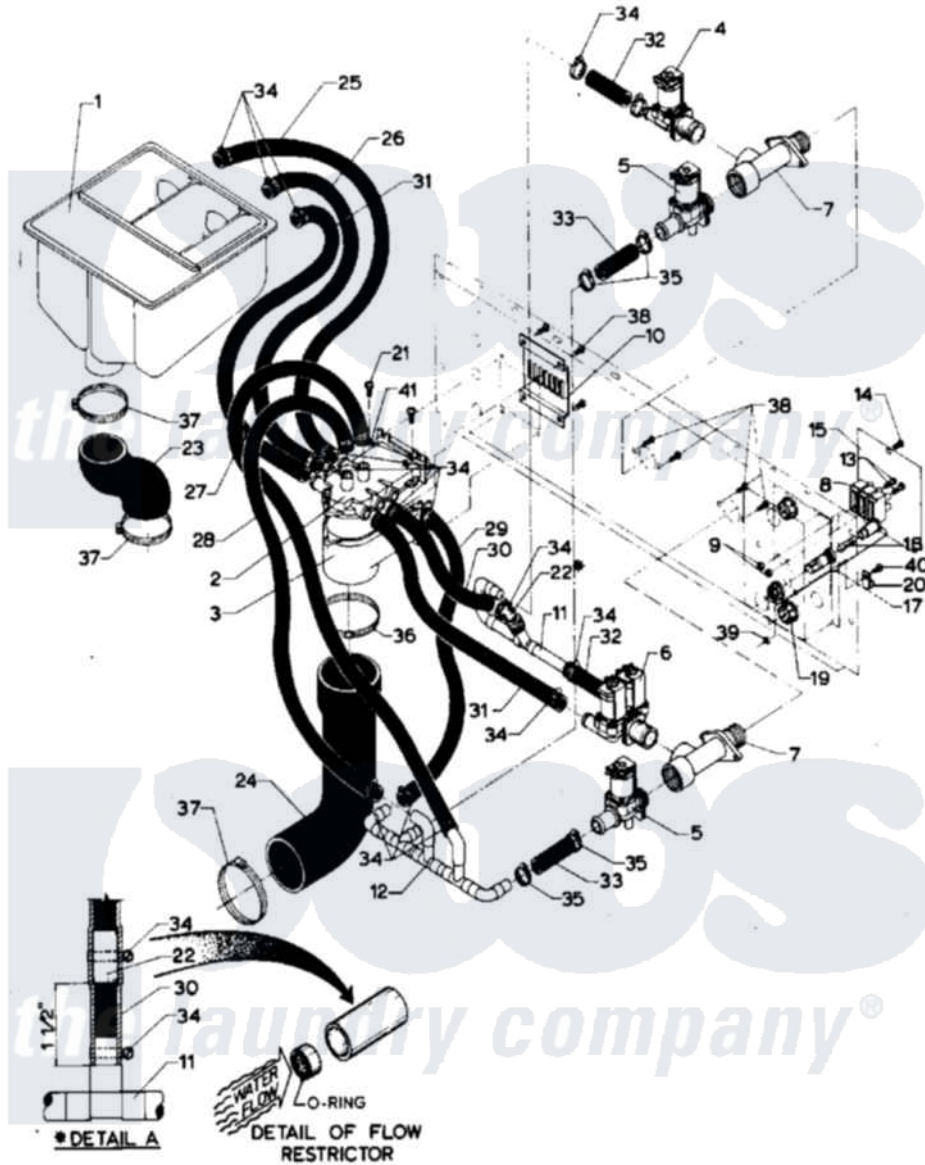

Maytag MAF35MN1 08 - SOAP DISPENSER

Maytag [Residential Maytag MAF35MN1 Washer Parts](#) Parts Diagram 08 - SOAP DISPENSER
 Click on the part number to view part

Item	Original Part Number	Replaced By	Status	Part Description
001	24001627		Not Available	DISPENSER, SUPPLY (COIN)
002	24001031			Breaker, Vac.
003	24001032			Breaker, Vac.
004	24001119			Valve
005	W10124350		Not Available	PART NUMBER NOT AVAILABLE
006	W10124350		Not Available	PART NUMBER NOT AVAILABLE
007	24001448			Seal
008	24001366		Not Available	BLOCK, INPUT & POWER (4 TERM)
"	24001629		Not Available	BLOCK, INPUT POWER (3 WIRE)
009	24001425			Nut, Fiberlock, Pltd
010	24001426			Cover, Vacuum Breaker
011	24001777		Not Available	MANIFOLD, SUPPLY
012	W10124350		Not Available	PART NUMBER NOT AVAILABLE

013	24001430		Screw, S.s
014	24001301	67006964	Screw, Glide
015	24001429		Not Available COVER, JUNCTION BOX
016	W10124350		Not Available PART NUMBER NOT AVAILABLE
017	24001433		Holder, Fuse
018	24001225		Fuse, Control
019	24001436	8008P014-60	Grommet, Nylon
020	24001434		Not Available CONNECTOR, GROUND
021	24001432	W10068250	Screw
022	24001775		Not Available FLOW RESTRICTOR ASSY.
023	24001442		Hose, Soap Dispenser
024	24001033		Hose, Vacuum Breaker
025	24001781		Not Available HOSE
026	24001783		Not Available HOSE
027	W10124350		Not Available PART NOT USED
028	24001767		Not Available HOSE
029	24001788		Not Available HOSE
030	24001771		Not Available HOSE
031	24001792		Hose
032	24001794		Hose
033	24001794		Hose
034	24001423	489503	Clamp
035	24001797		Not Available CLAMP (SIZE 24)
036	24001282		Not Available CLAMP, HOSE (No.48)
037	24001353	696392	Hose Clamp
038	24001414	4450038	Screw
039	24001342	74005230	Nut, Lock
040	24001432	W10068250	Screw
041	24001425		Nut, Fiberlock, Pltd