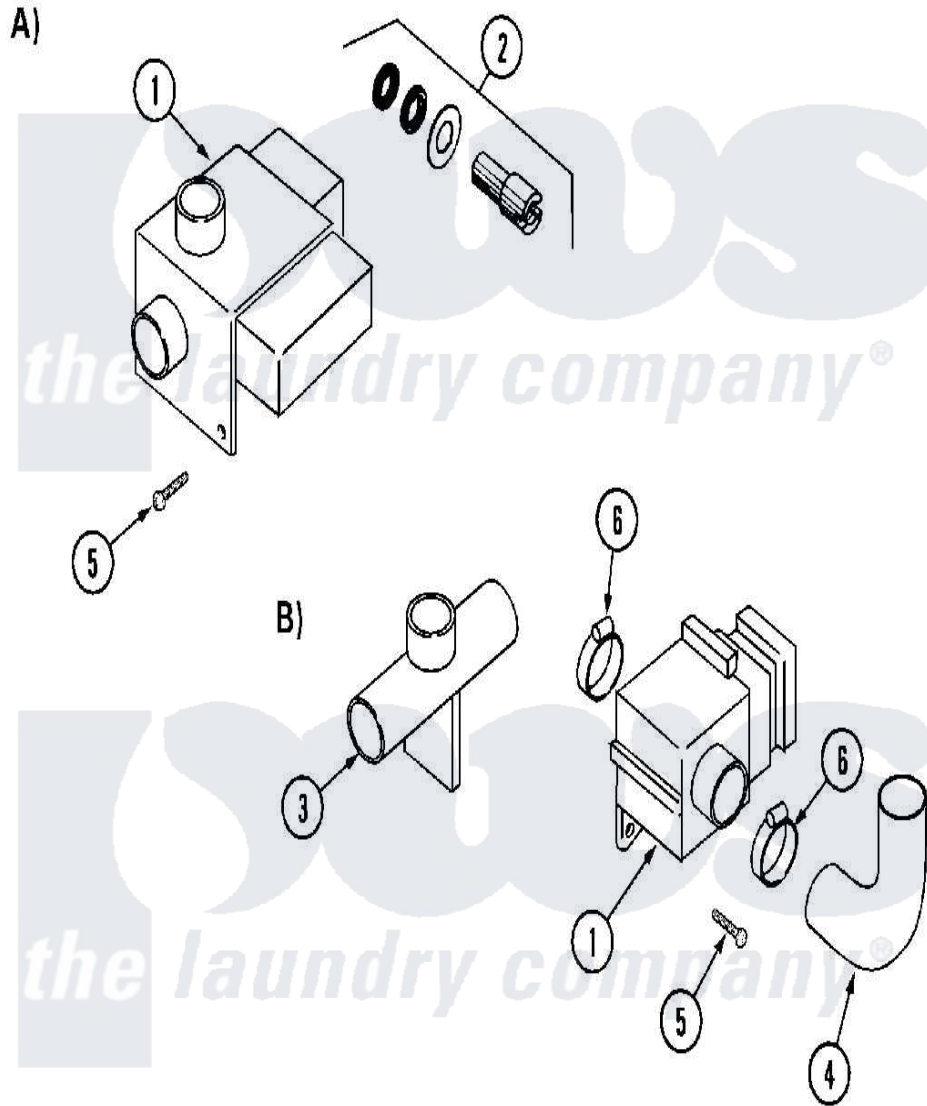

Maytag MAF35MN1 09 - DRAIN VALVE

Maytag Residential Maytag MAF35MN1 Washer Parts Parts Diagram 09 - DRAIN VALVE
 Click on the part number to view part

Item	Original Part Number	Replaced By	Status	Part Description
001	24001116			Valve, Drain
"	24001217			Valve, Drain
"	24001530			Valve, Motor Drain
002	24001528			Shaft, Drive And Seal Kit
003	24001826		Not Available	(B)CONNECTION, TEE-DRAIN
004	24001565			Hose, Drain
005	24001502	8204624		Bolt
006	24001353	696392		Hose Clamp