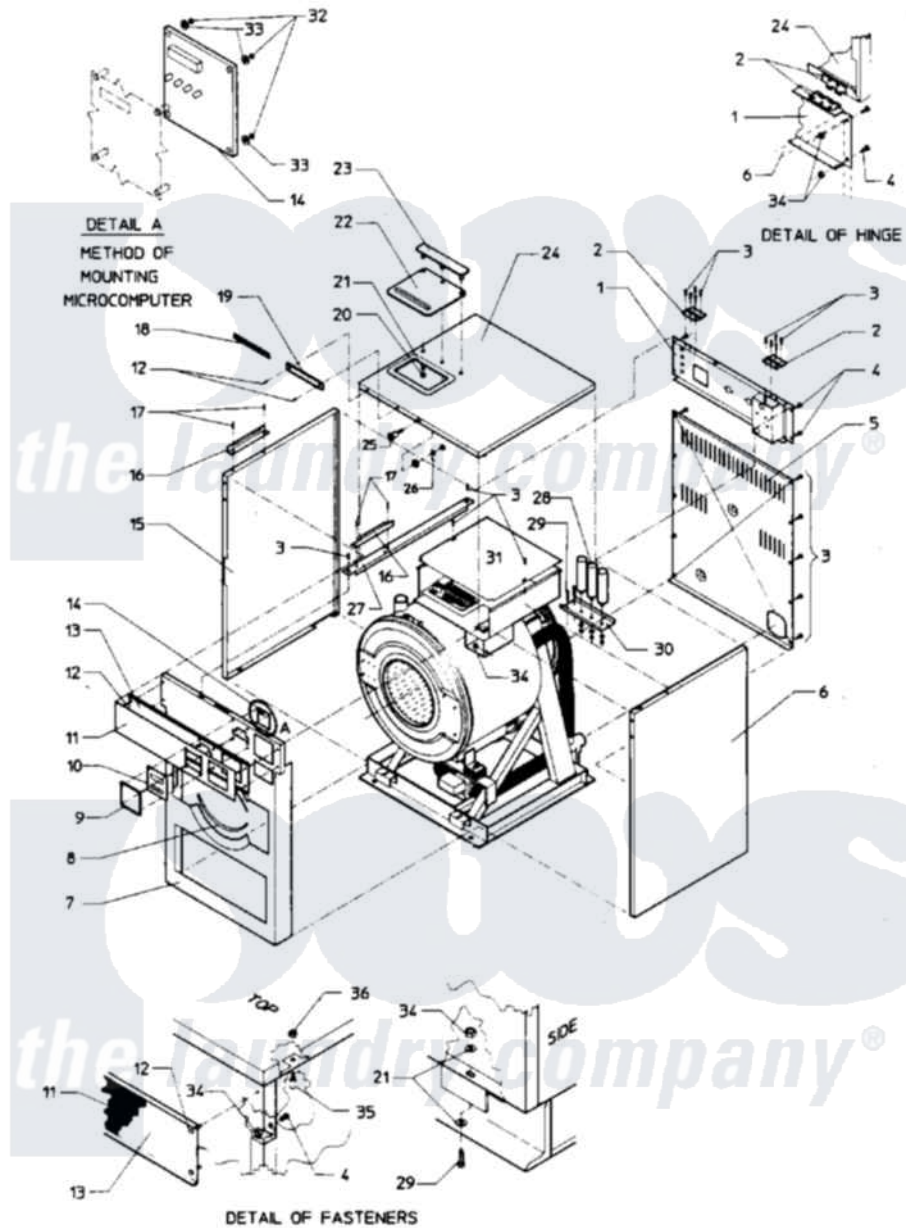

Maytag MAF35PC2 01 - MAIN EXPLODED VIEW - COMPUTER MODELS

Maytag Residential Maytag MAF35PC2 Washer Parts Parts Diagram 01 - MAIN EXPLODED VIEW - COMPUTER MODELS

[Click on the part number to view part](#)

Item	Original Part Number	Replaced By	Status	Part Description
001	24001170		Not Available	PANEL KIT, VALVE
002	24001676		Not Available	HINGE, TOP COVER (NOTE: 18003069 AFTER SERIAL
"	Y24001300			Hinge
003	24001301	67006964		Screw, Glide
004	24001323			Screw
005	24001403		Not Available	KIT, PANEL (REAR)
006	24001159		Not Available	PANEL KIT, SIDE (RT.) ³⁵ (AS VIEWED FROM FRONT)
007	24001702		Not Available	PANEL, FRONT (INR)
008	24001550	24001532		Trim- Pane
009	NLA		Not Available	TRIM, KEYPAD (CPTR GREY)
010	24001112			Switch, Membrane
"	24001114		Not Available	SWITCH, MEMBRANE (PC)
011	NLA		Not Available	DECAL
012	24001533			Rivet, Pop S.s.