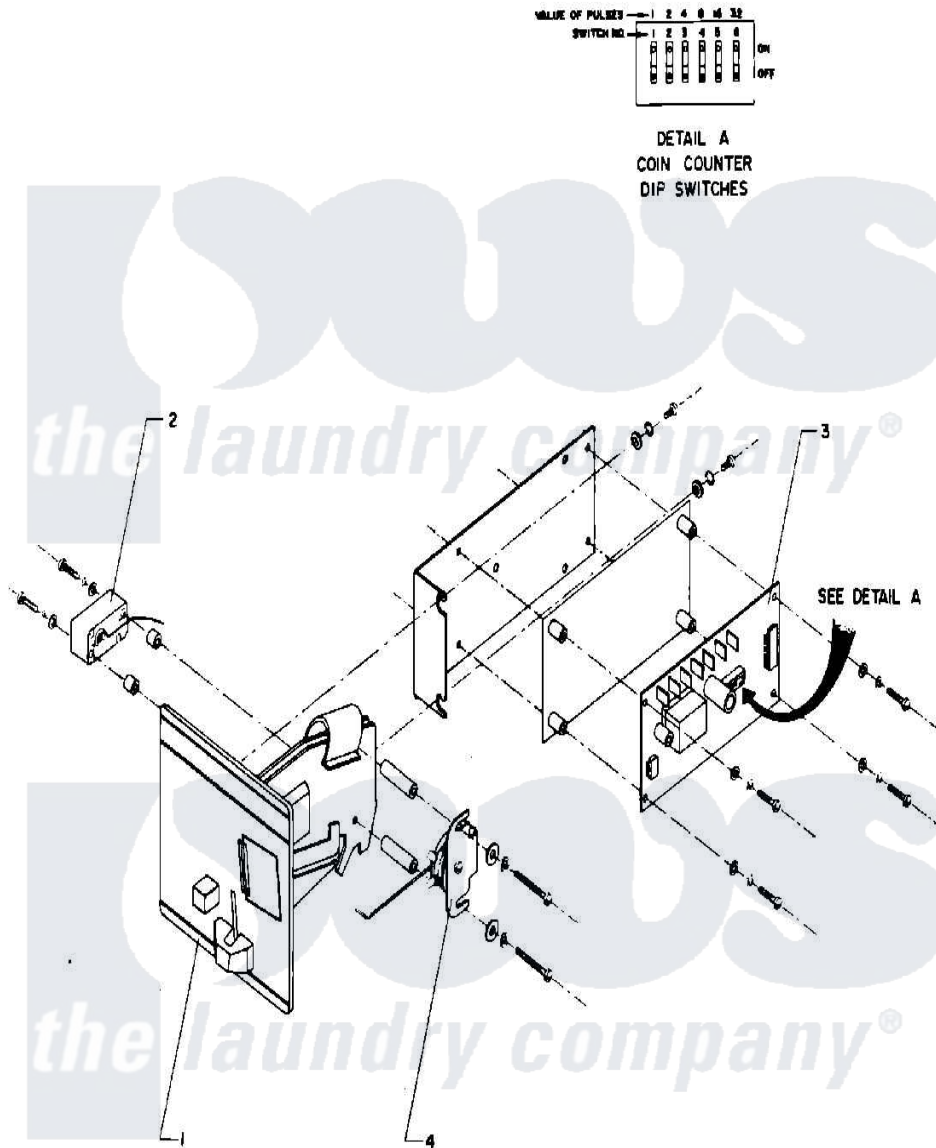

Maytag MAF35PN1 04 - COIN METER AND COIN BOX

Maytag [Residential Maytag MAF35PN1 Washer Parts](#) Parts Diagram 04 - COIN METER AND COIN BOX
 Click on the part number to view part

Item	Original Part Number	Replaced By	Status	Part Description
001	24001615			COIN ACCEPTOR (US QUARTER)
"	24001754		Not Available	COIN METER (110V/50-60HZ) (US QUARTERS)
"	24001755		Not Available	COIN METER (110V/50-60HZ) (CANADIAN QUARTERS)
"	NLA		Not Available	COIN METER, HANKE (DIGITAL)
002	NLA		Not Available	COIN SWITCH
003	24001617		Not Available	ELECTRONIC COIN COUNTER W/HAR
004	24001618		Not Available	SOLENOID, COIN BLOCKING (120V)
"	24001756			Solenoid, Coin Blocking
005	24002035			Harness, Led