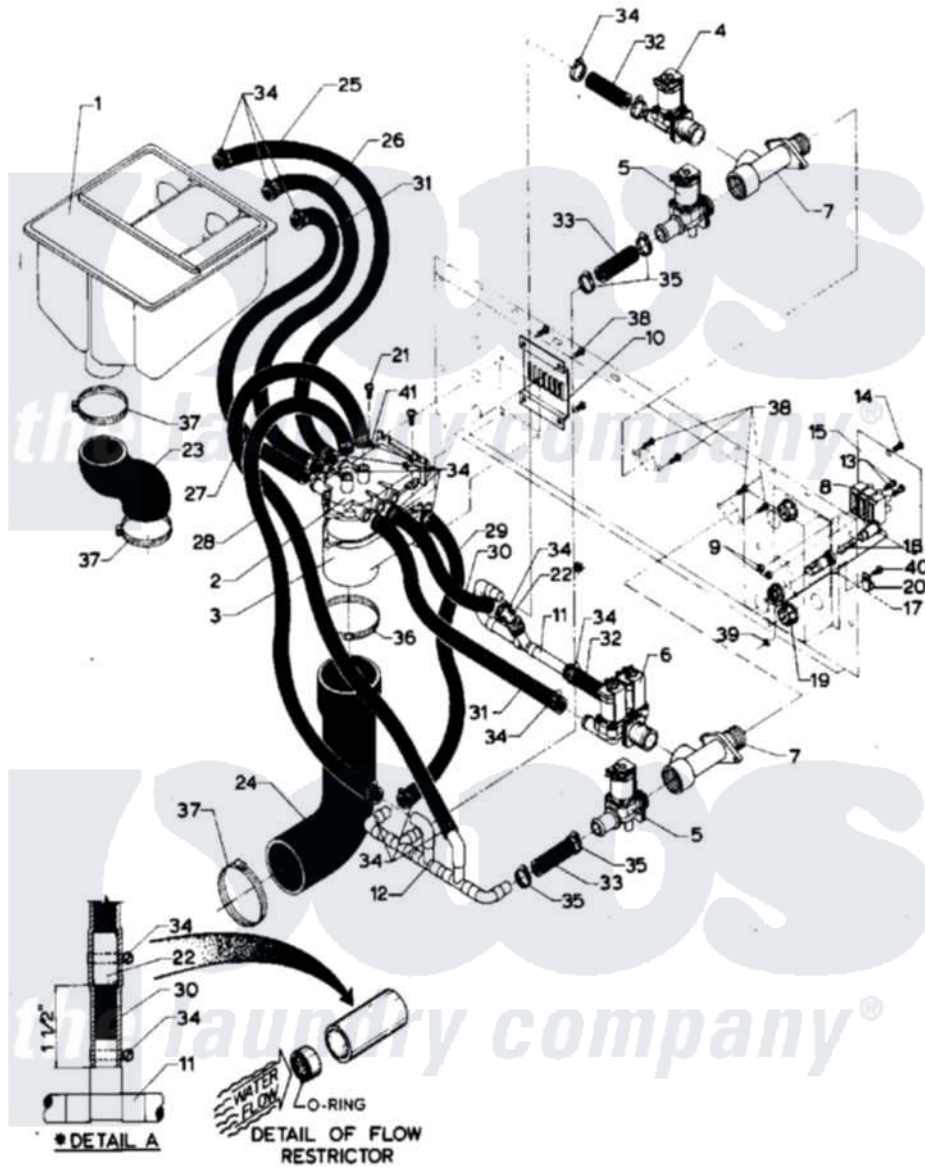

# Maytag MAF35PN1 06 - SOAP DISPENSER

Maytag [Residential Maytag MAF35PN1 Washer Parts](#) Parts Diagram 06 - SOAP DISPENSER  
 Click on the part number to view part

Item	Original Part Number	Replaced By	Status	Part Description
001	24001627		Not Available	DISPENSER, SUPPLY (COIN)
002	<a href="#">24001031</a>			Breaker, Vac.
003	<a href="#">24001032</a>			Breaker, Vac.
004	<a href="#">24001119</a>			Valve
005	<a href="#">24001120</a>			Valve-1 WAY
006	<a href="#">24001776</a>			Valve, Water
007	<a href="#">24001448</a>			Seal
008	24001366		Not Available	BLOCK, INPUT & POWER (4 TERM)
"	24001629		Not Available	BLOCK, INPUT POWER (3 WIRE)
009	<a href="#">24001425</a>			Nut, Fiberlock, Pltd
010	<a href="#">24001426</a>			Cover, Vacuum Breaker
011	24001777		Not Available	MANIFOLD, SUPPLY
012	24001778		Not Available	MANIFOLD, FILL
013	<a href="#">24001430</a>			Screw, S.s
014	24001301	<a href="#">67006964</a>		Screw, Glide