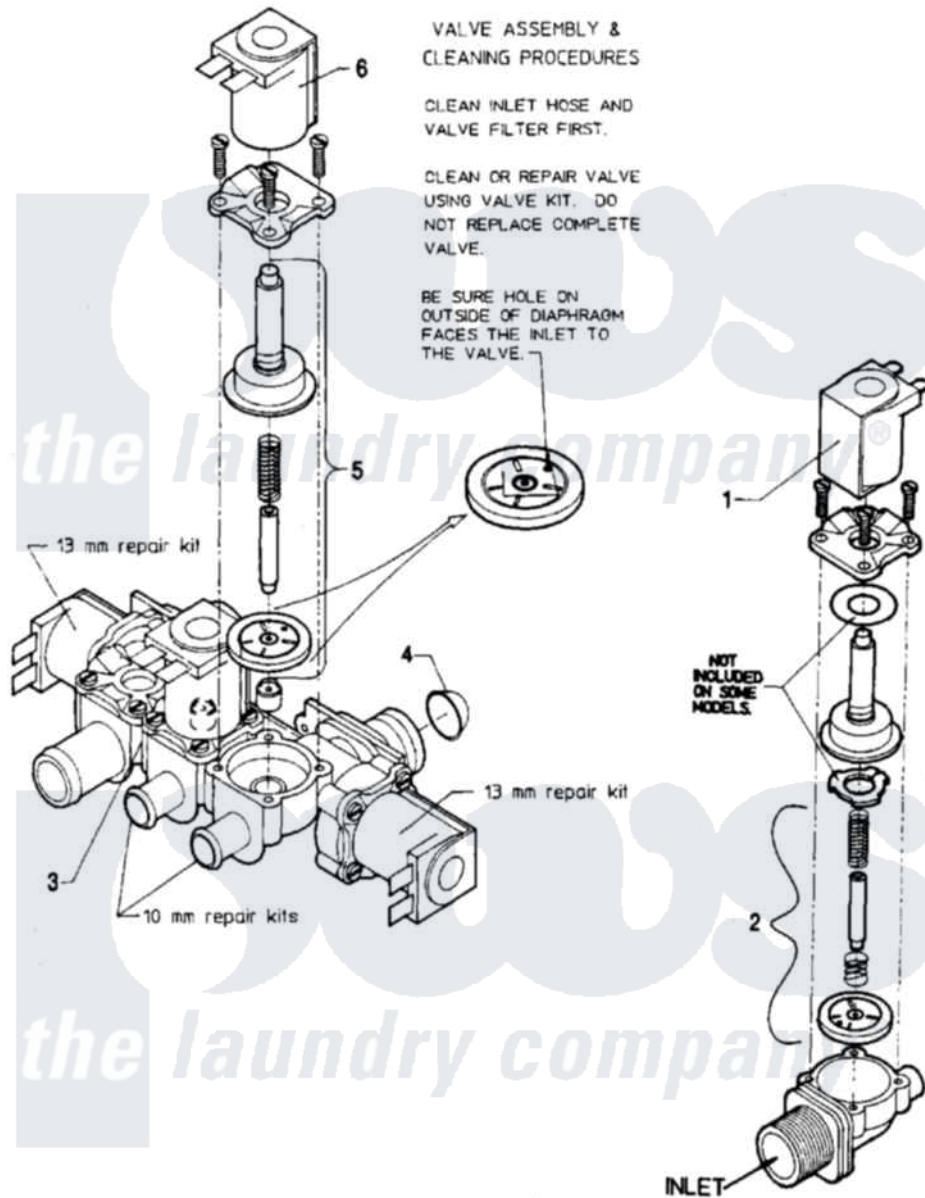

Maytag MAF35PN1 07 - WATER VALVE

Maytag [Residential Maytag MAF35PN1 Washer Parts](#) Parts Diagram 07 - WATER VALVE
 Click on the part number to view part

Item	Original Part Number	Replaced By	Status	Part Description
001	24001119			Valve
"	24001120			Valve-1 WAY
"	24001120			Valve-1 WAY
"	24001232			Coil, Water Valve
002	24001121			Kit, Valve Repair
"	24001122			Kit, Valve Repair
"	24001448			Seal
"	24001549		Not Available	FILTER, MESH (11MM US THREAD)
003	24001226			Valve, Mixing
004	24001634		Not Available	SCREEN, VALVE
005	24001122			Kit, Valve Repair
"	24001231			Kit, Repair
006	24001232			Coil, Water Valve