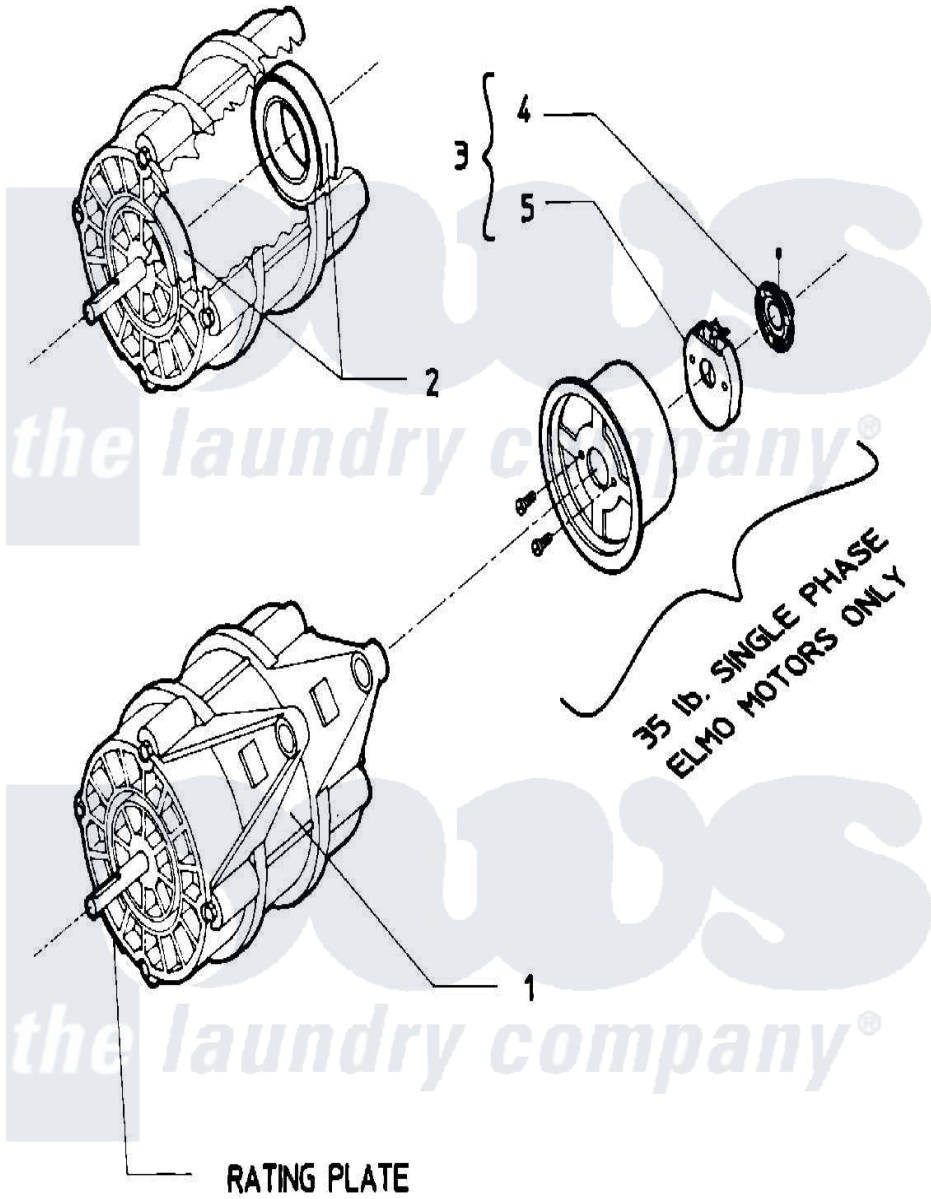

Maytag MAF35PN1 09 - MOTOR

[Maytag Residential Maytag MAF35PN1 Washer Parts](#) Parts Diagram 09 - MOTOR
 Click on the part number to view part

Item	Original Part Number	Replaced By	Status	Part Description
001	24001079			Motor 2SP 1 Phase
"	24001083			Motor, 2SP
002	24001017			Bearing, Motor
003	W10124350		Not Available	PART NUMBER NOT AVAILABLE