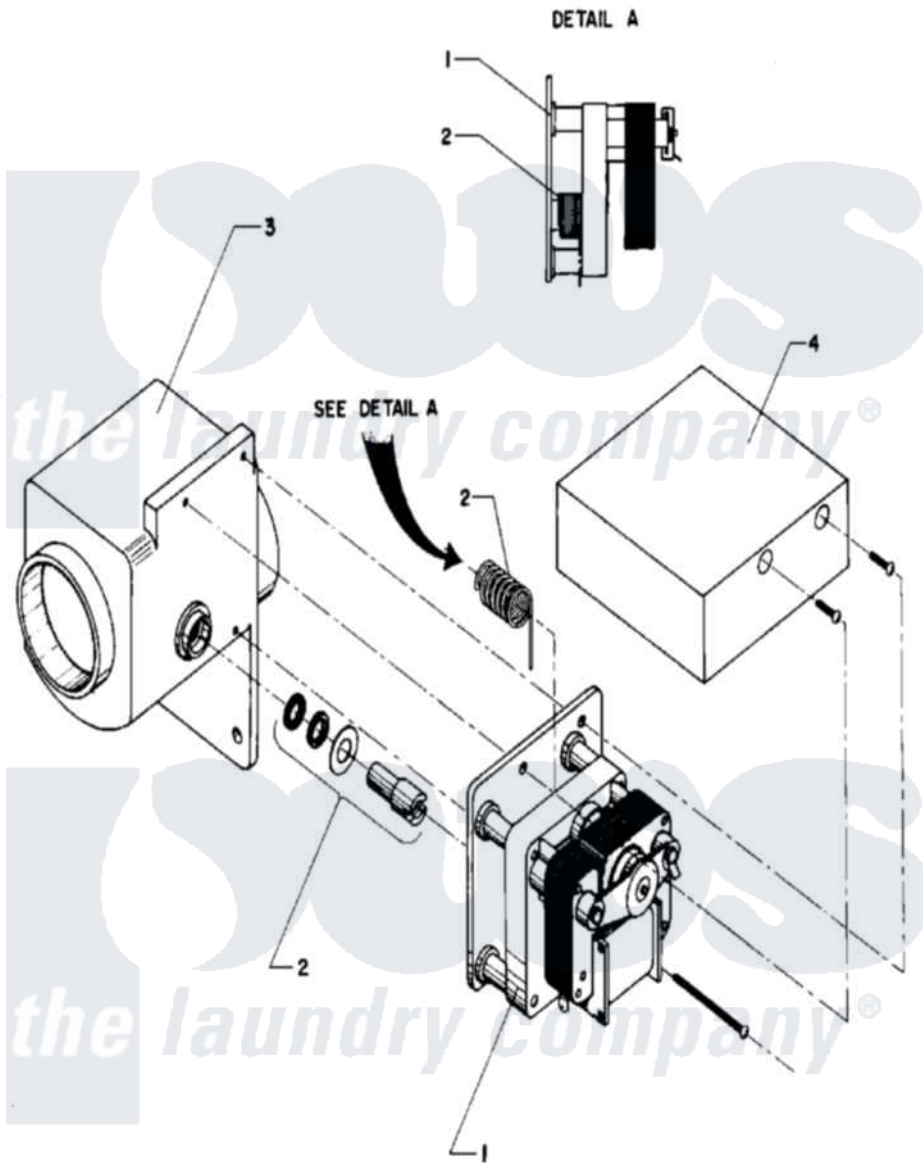

Maytag MAF35PN1 10 - DRAIN VALVE

Maytag Residential Maytag MAF35PN1 Washer Parts Parts Diagram 10 - DRAIN VALVE
 Click on the part number to view part

Item	Original Part Number	Replaced By	Status	Part Description
001	24001116			Valve, Drain
"	24001530			Valve, Motor Drain
002	24001528			Shaft, Drive And Seal Kit
003	24001570			Valve Body
004	24001571		Not Available	COVER, DRAIN VALVE MOTOR