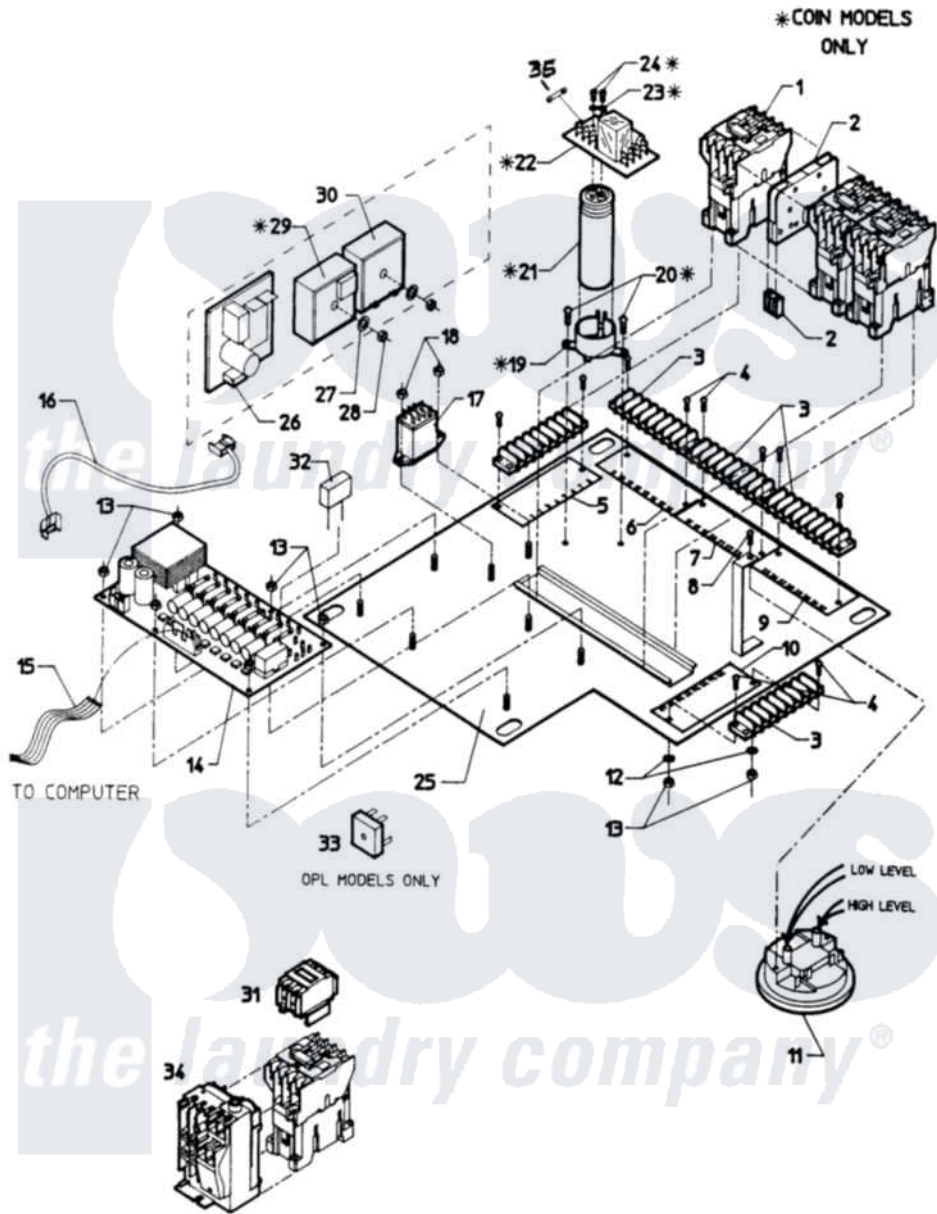

Maytag MAF35PN2 04 - CONTROL MODULE

Maytag [Residential Maytag MAF35PN2 Washer Parts](#) Parts Diagram 04 - CONTROL MODULE
 Click on the part number to view part

Item	Original Part Number	Replaced By	Status	Part Description
001	24001105	24002051		Contactor-
002	24001108			Interlock, Mech, Contactor
003	24001412		Not Available	STRIP, TERMINAL
004	24001414	4450038		Screw
005	NLA		Not Available	DECAL,INSUL. TERM STRIP (1-8)
006	NLA		Not Available	DECAL,INSUL. TERM STRIP (9-16)
007	NLA		Not Available	DECAL,INSUL. TERM STRIP (17-24)
008	24001411	313806		Screw
009	NLA		Not Available	DECAL,INSUL. TERM STRIP (25-32)
010	24001030		Not Available	DECAL,INSUL. TERM STIRP (33-40)
011	24001223		Not Available	SWITCH, DUAL LEVEL
012	24001415			Washer, S.s.
013	24001417	7103P070-60		Nut, Top Pilot

014	24001181		Board Kit
"	24001244		Fuse
"	24001246		Fuse,
015	24001590		Cable, 16-Oin Ribbon
016	24001410		Harness, Battery Back-Up
017	24001177	24001110	Relay- Fla
018	24001417	7103P070-60	Nut, Top Pilot
019	W10124350	Not Available	PART NUMBER NOT AVAILABLE
020	24001578	3196170	Screw
021	24001247		Capacitor, Door Lock
022	24001248	Not Available	PC BOARD, DOOR UNLOCK (110V)
023	24001579		Washer, S.s.
024	24001580		Screw, S.s.
025	24001587		Panel, Electrical
026	24001243		Board, Battery Bckup
027	24001295		Lockwasher, S.s.
028	24001419	W10139757	Nut
029	24001176		Kit, Timer Delay
030	24001418		Relay, Time Delay
031	24001752		Relay, Time Delay
032	24001109	Not Available	FILTER, RC-NTWK.
033	24001753		Bridge, Rectifier
034	24001233		Protector, Overload
035	24001245		Fuse, Slo Blo