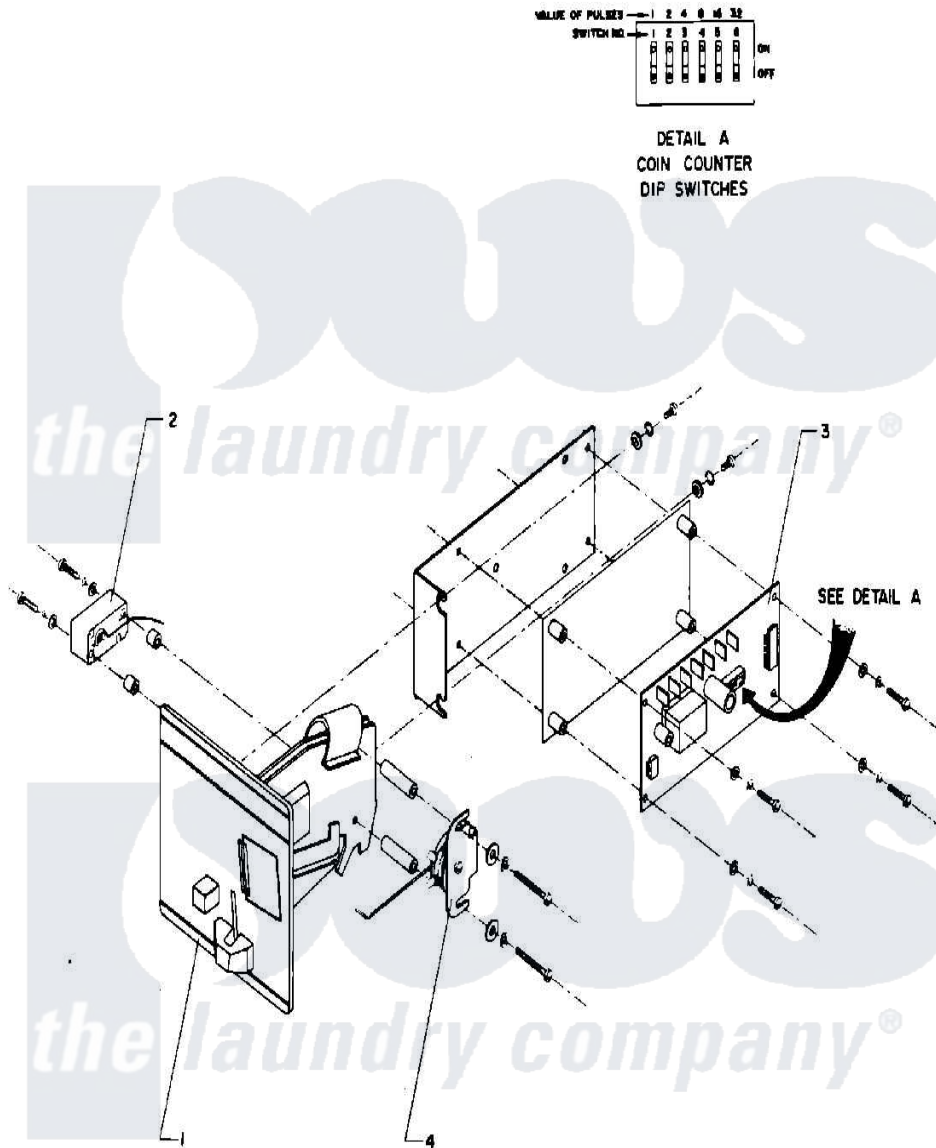

# Maytag MAF35PN2 05 - COIN METER AND COIN BOX

Maytag [Residential Maytag MAF35PN2 Washer Parts](#) Parts Diagram 05 - COIN METER AND COIN BOX  
 Click on the part number to view part

Item	Original Part Number	Replaced By	Status	Part Description
001	24001615			COIN ACCEPTOR (US QUARTER)
"	24001754		Not Available	COIN METER (110V/50-60HZ) (US QUARTERS)
"	24001755		Not Available	COIN METER (110V/50-60HZ) (CANADIAN QUARTERS)
"	NLA		Not Available	COIN METER, HANKE (DIGITAL)
002	NLA		Not Available	COIN SWITCH
003	24001617		Not Available	ELECTRONIC COIN COUNTER W/HAR
004	24001618		Not Available	SOLENOID, COIN BLOCKING (120V)
"	<a href="#">24001756</a>			Solenoid, Coin Blocking
005	<a href="#">24002035</a>			Harness, Led