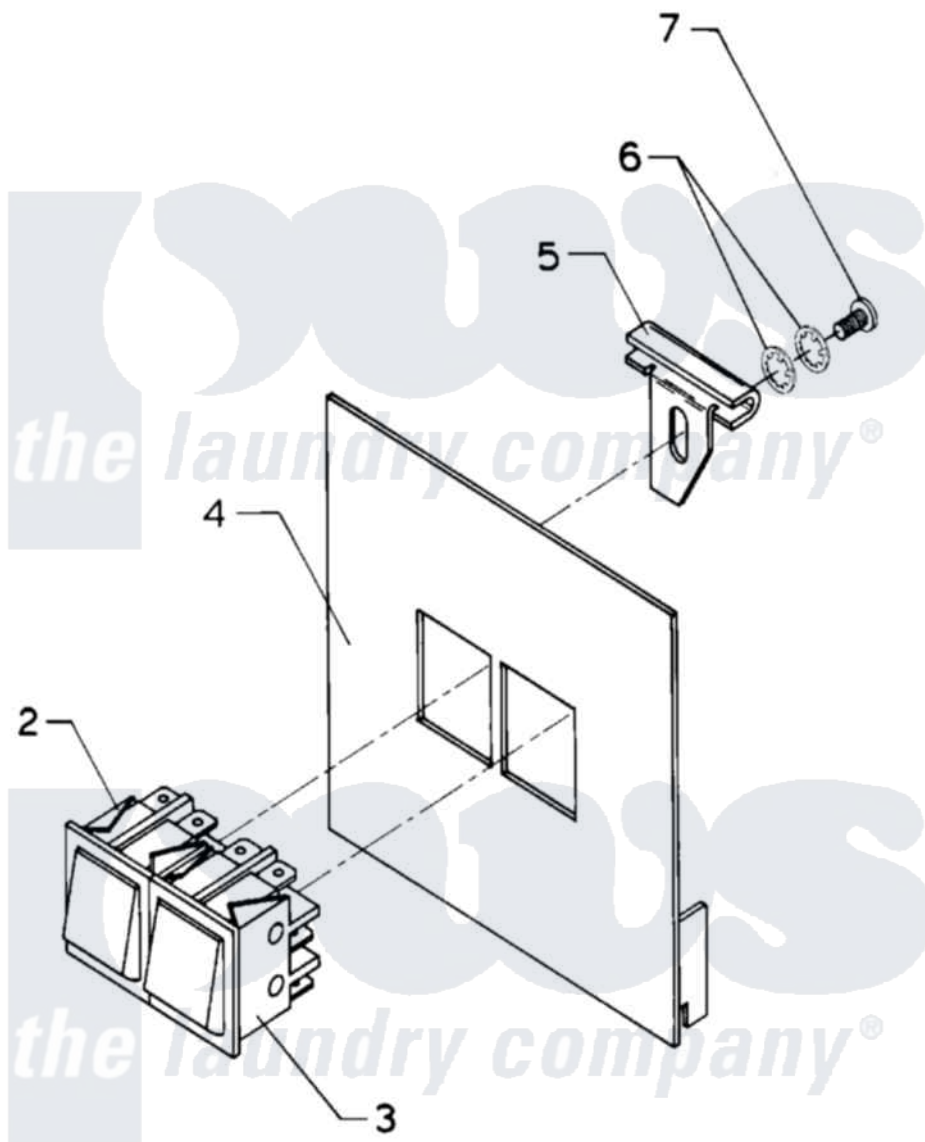

# Maytag MAF35PN2 06 - MANUAL START/STOP CONTROL

Maytag Residential Maytag MAF35PN2 Washer Parts Parts Diagram 06 - MANUAL START/STOP CONTROL  
Click on the part number to view part

Item	Original Part Number	Replaced By	Status	Part Description
001	24001764		Not Available	KIT, START/STOP COMPLETE
002	<a href="#">24001251</a>			Switch
003	<a href="#">24001252</a>			Switch, Momentary
004	NLA		Not Available	COVER, PLATE (OPL)