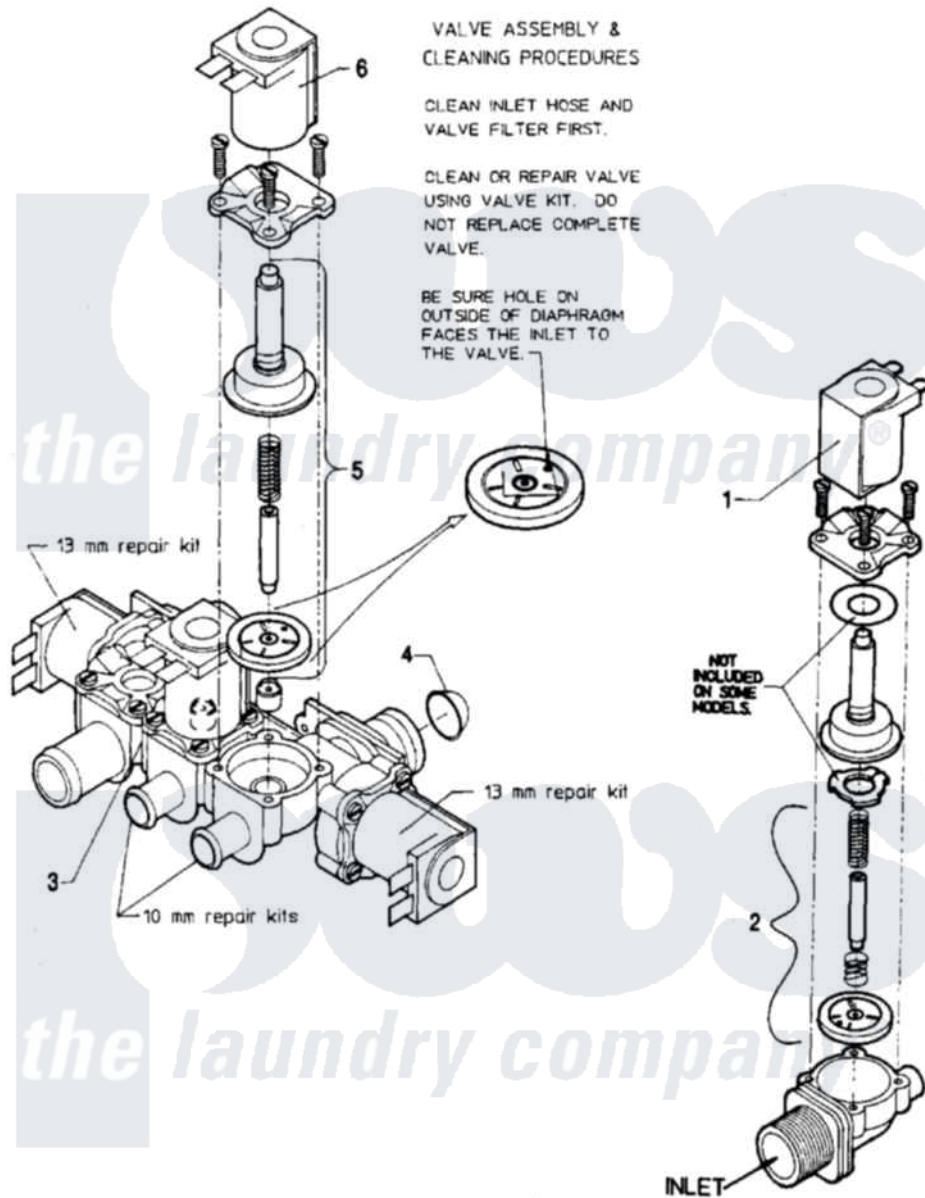

Maytag MAF35PN2 08 - WATER VALVE

Maytag [Residential Maytag MAF35PN2 Washer Parts](#) Parts Diagram 08 - WATER VALVE
 Click on the part number to view part

Item	Original Part Number	Replaced By	Status	Part Description
001	24001119			Valve
"	24001120			Valve-1 WAY
"	24001120			Valve-1 WAY
"	24001232			Coil, Water Valve
002	24001121			Kit, Valve Repair
"	24001122			Kit, Valve Repair
"	24001448			Seal
"	24001549		Not Available	FILTER, MESH (11MM US THREAD)
003	24001226			Valve, Mixing
004	24001634		Not Available	SCREEN, VALVE
005	24001122			Kit, Valve Repair
"	24001231			Kit, Repair
006	24001232			Coil, Water Valve