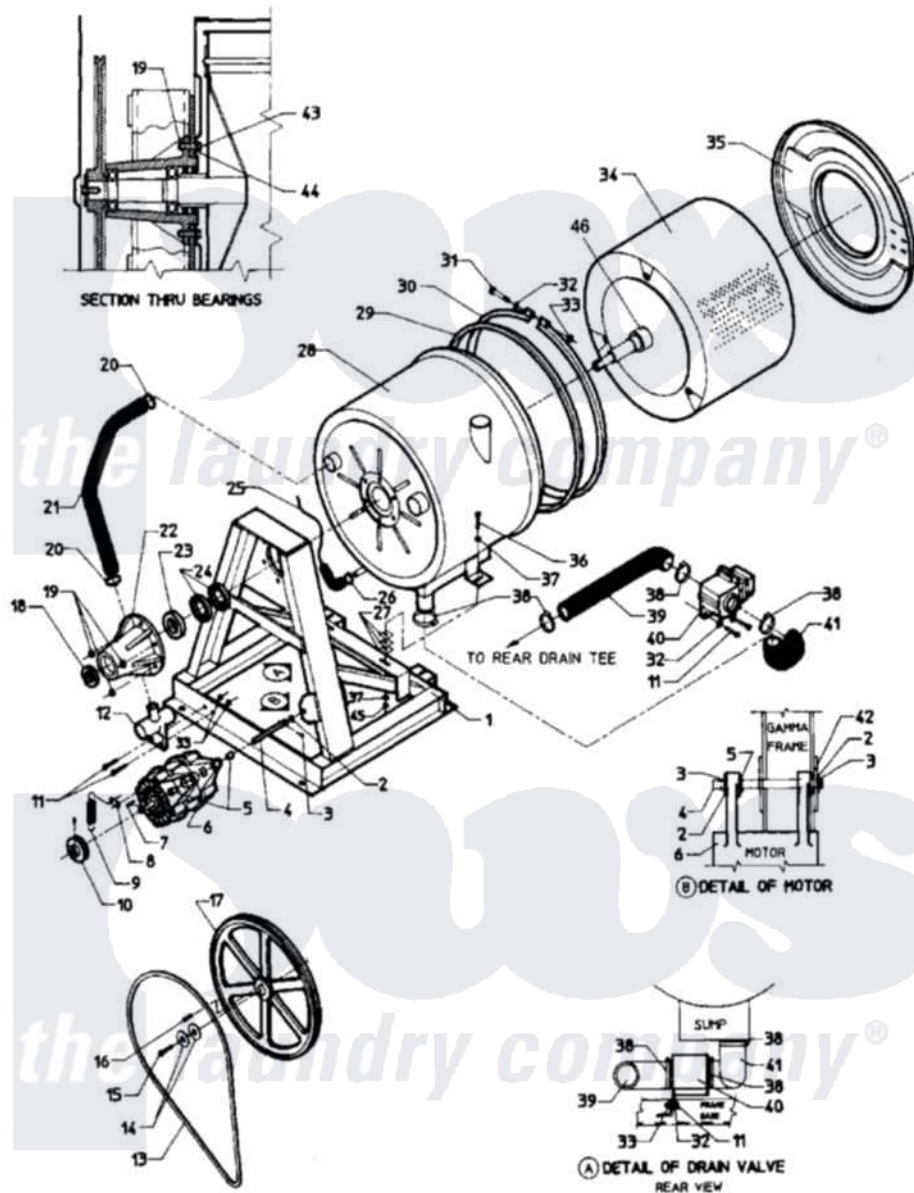

Maytag MAF35PN2 09 - MAIN EXPLODED VIEW - SUB ASSEMBLY

Maytag Residential Maytag MAF35PN2 Washer Parts Parts Diagram 09 - MAIN EXPLODED VIEW - SUB ASSEMBLY
 Click on the part number to view part

| Item | Original Part Number | Replaced By | Status | Part Description |
|------|--------------------------|-------------------------|---------------|-------------------------------|
| 001 | 24001371 | | Not Available | KIT ASSY., FRAME (2 SPEED) |
| 002 | 24001511 | | | Washer, Hardened |
| 003 | 24001512 | | Not Available | PIN, COTTER PLTD. (1/8X1 1/2) |
| 004 | 24001802 | | Not Available | SUPPORT ROD, MOTOR |
| 005 | 24001021 | | | Bushing, Motor |
| 006 | 24001079 | | | Motor 2SP 1 Phase |
| " | 24001083 | | | Motor, 2SP |
| 007 | 24001648 | | Not Available | KEY (MOTOR 3/16" X 1 1/2") |
| 008 | 24001651 | | Not Available | CLIP, MOTOR SPRING |
| 009 | 24001650 | | Not Available | SPRING (BELT TENSION) |
| 010 | 24001090 | | | Bushing, Motor Pulley |
| 011 | 24001502 | 8204624 | | Bolt |
| 012 | 24001826 | | Not Available | (B)CONNECTION, TEE-DRAIN |
| 013 | 24001095 | | | Belt, V |