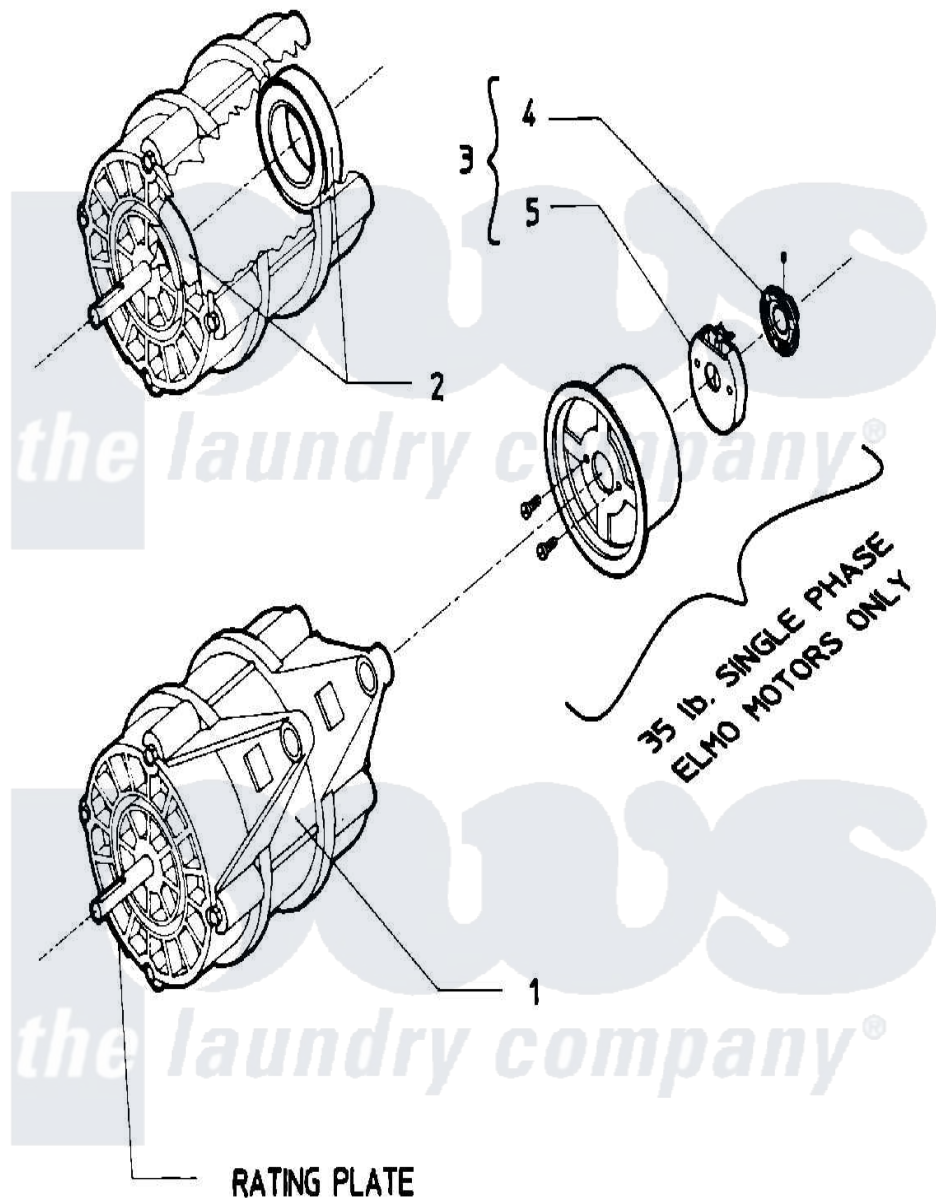

Maytag MAF35PN2 10 - MOTOR

[Maytag Residential Maytag MAF35PN2 Washer Parts](#) Parts Diagram 10 - MOTOR
 Click on the part number to view part

Item	Original Part Number	Replaced By	Status	Part Description
001	24001079			Motor 2SP 1 Phase
"	24001083			Motor, 2SP
002	24001017			Bearing, Motor
003	W10124350		Not Available	PART NUMBER NOT AVAILABLE