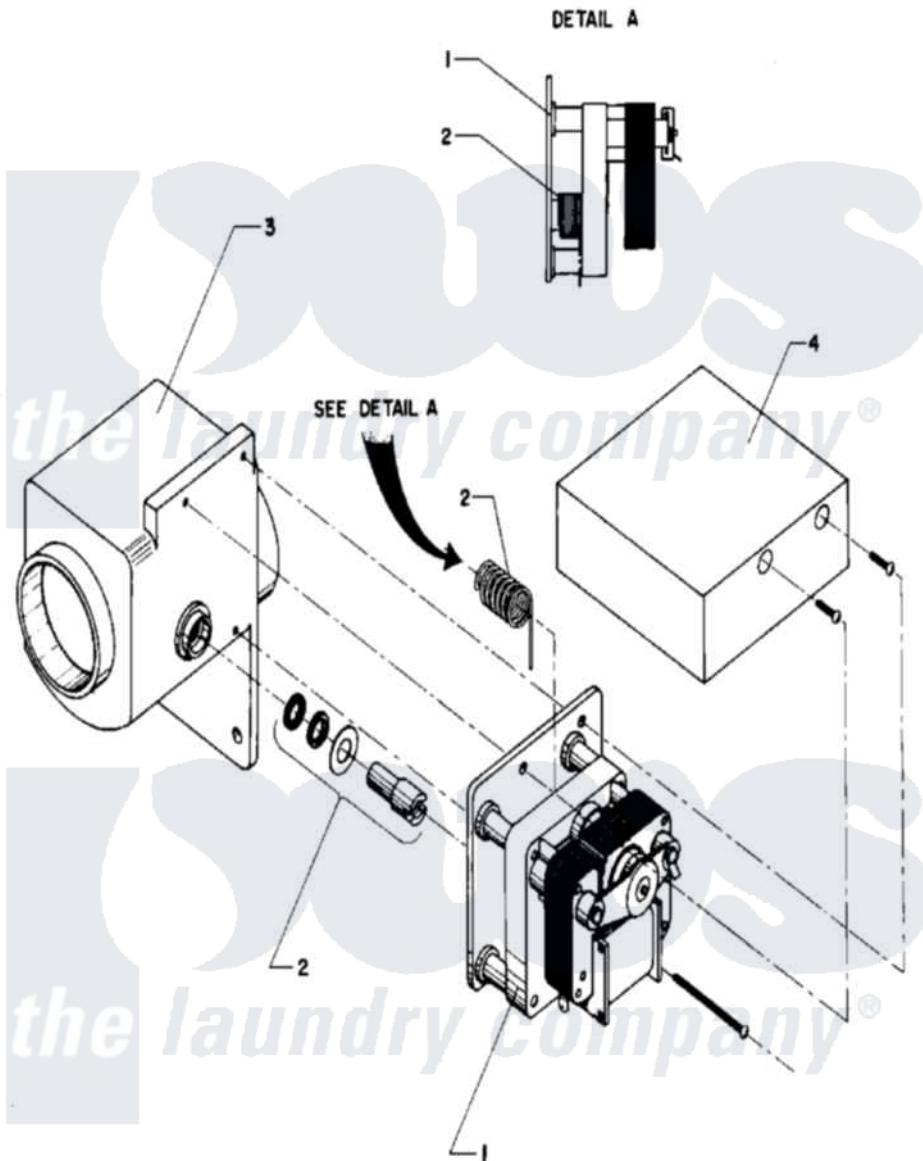

Maytag MAF35PN2 11 - DRAIN VALVE

Maytag Residential Maytag MAF35PN2 Washer Parts Parts Diagram 11 - DRAIN VALVE
 Click on the part number to view part

Item	Original Part Number	Replaced By	Status	Part Description
001	24001116			Valve, Drain
"	24001530			Valve, Motor Drain
002	24001528			Shaft, Drive And Seal Kit
003	24001570			Valve Body
004	24001571		Not Available	COVER, DRAIN VALVE MOTOR