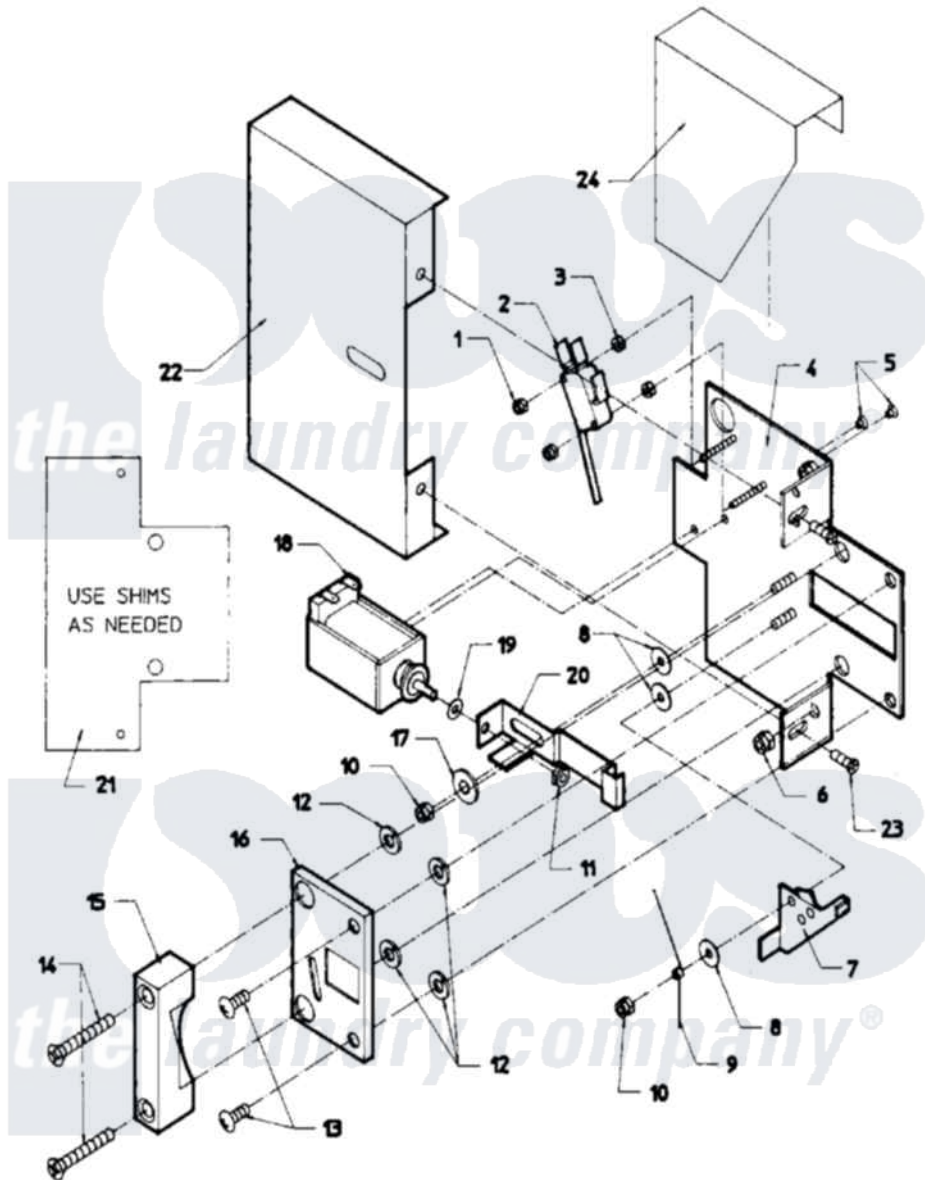

Maytag MAF35PN2 12 - DOOR SAFETY INTERLOCK - OPL MODELS

Maytag Residential Maytag MAF35PN2 Washer Parts Parts Diagram 12 - DOOR SAFETY INTERLOCK - OPL MODELS
 Click on the part number to view part

Item	Original Part Number	Replaced By	Status	Part Description
001	24001476			Nut, Fiberlock
002	24001229			Switch, Door Lock
003	24001477		Not Available	SPACER, NYLON (No.6)
004	NLA		Not Available	PLATE, DOOR LOCK
005	24001479			Screw, S.s.
006	24001305			Nut, Fiberlock
007	24001230			Lever, Door Lock
008	24001480			Washer, Teflon
009	24001293			Spring, Torsion
010	24001342	74005230		Nut, Lock
011	24001481	Y707702		Locknut
012	24001295			Lockwasher, S.s.
013	24001323			Screw
014	24001642			Screw, S.s.
015	24001483		Not Available	CATCH, DOOR LOCK
016	24001484		Not Available	COVER, DOOR LOCK PLATE

017	24001485		Washer, Shoulder
018	24001101		Solenoid, Door Rel
019	24001358		Washer, Flat
020	24001486	Not Available	BUTTON, PUSH (STOP)
021	24001559		Shim, Door Lock
022	24001487	Not Available	COVER, DOOR LOCK ASSY.
023	24001301	67006964	Screw, Glide
024	24001488	Not Available	SHIELD, SPLASH (DOOR LOCK)