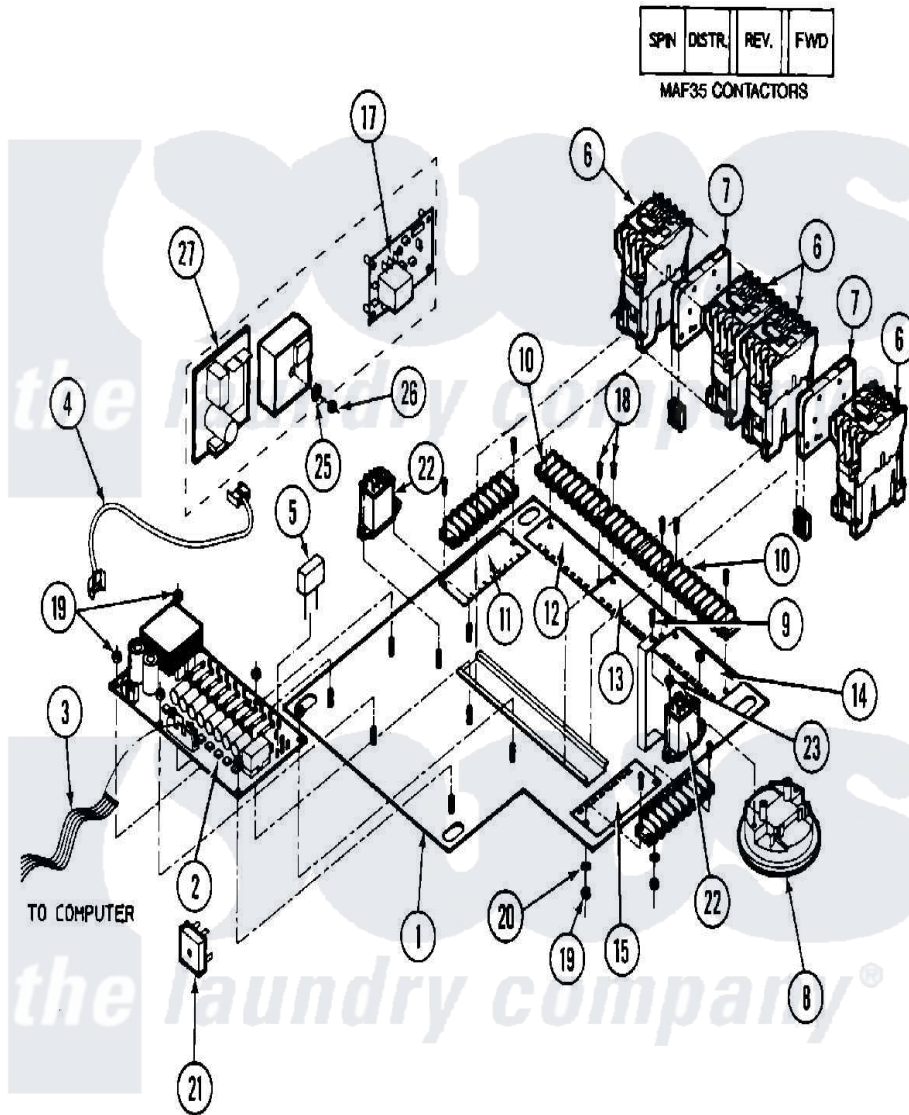

Maytag MAF35PNA 01 - CONTROL MODULE

Maytag [Residential Maytag MAF35PNA Washer Parts](#) Parts Diagram 01 - CONTROL MODULE
 Click on the part number to view part

Item	Original Part Number	Replaced By	Status	Part Description
001	W10124350		Not Available	NOT REQUIRED PART OR SEE NOTE
002	24001408			Board, Solid State
003	24001409		Not Available	CABLE, FLT. (14 PIN)
004	24001410			Harness, Battery Back-Up
005	24001109		Not Available	FILTER, RC-NTWK.
006	24001105	24002051		Contacto-
007	24001108			Interlock, Mech, Contactor
008	24001223		Not Available	SWITCH, DUAL LEVEL
009	24001411	313806		Screw
010	24001412		Not Available	STRIP, TERMINAL
011	NLA		Not Available	DECAL,INSUL. TERM STRIP (1-8)
012	NLA		Not Available	DECAL,INSUL. TERM STRIP (9-16)
013	NLA		Not Available	DECAL,INSUL. TERM STRIP (17-24)
014	NLA		Not Available	DECAL,INSUL. TERM STRIP

014	NLA	Not Available	(25-32)
015	24001030	Not Available	DECAL,INSUL.TERM STIRP (33-40)
016	24001413	Not Available	TERMINAL STRIP (No.4 PLACE)
017	24001361		Relay, Delay
018	24001414	4450038	Screw
019	24001417	7103P070-60	Nut, Top Pilot
020	24001415		Washer, S.s.
021	24001416		Rectifier, Bridge
022	24001177	24001110	Relay- Fla
023	24001417	7103P070-60	Nut, Top Pilot
024	24001418		Relay, Time Delay
025	24001295		Lockwasher, S.s.
026	24001419	W10139757	Nut
027	24001243		Board, Battery Bckup
028	24001421	Not Available	INPUT TERMINAL JUNCTION
"	NLA	Not Available	BATTERY (9 VOLT)
029	BLANK	Not Available	(ITEMS 16 AND 24 ARE NOT