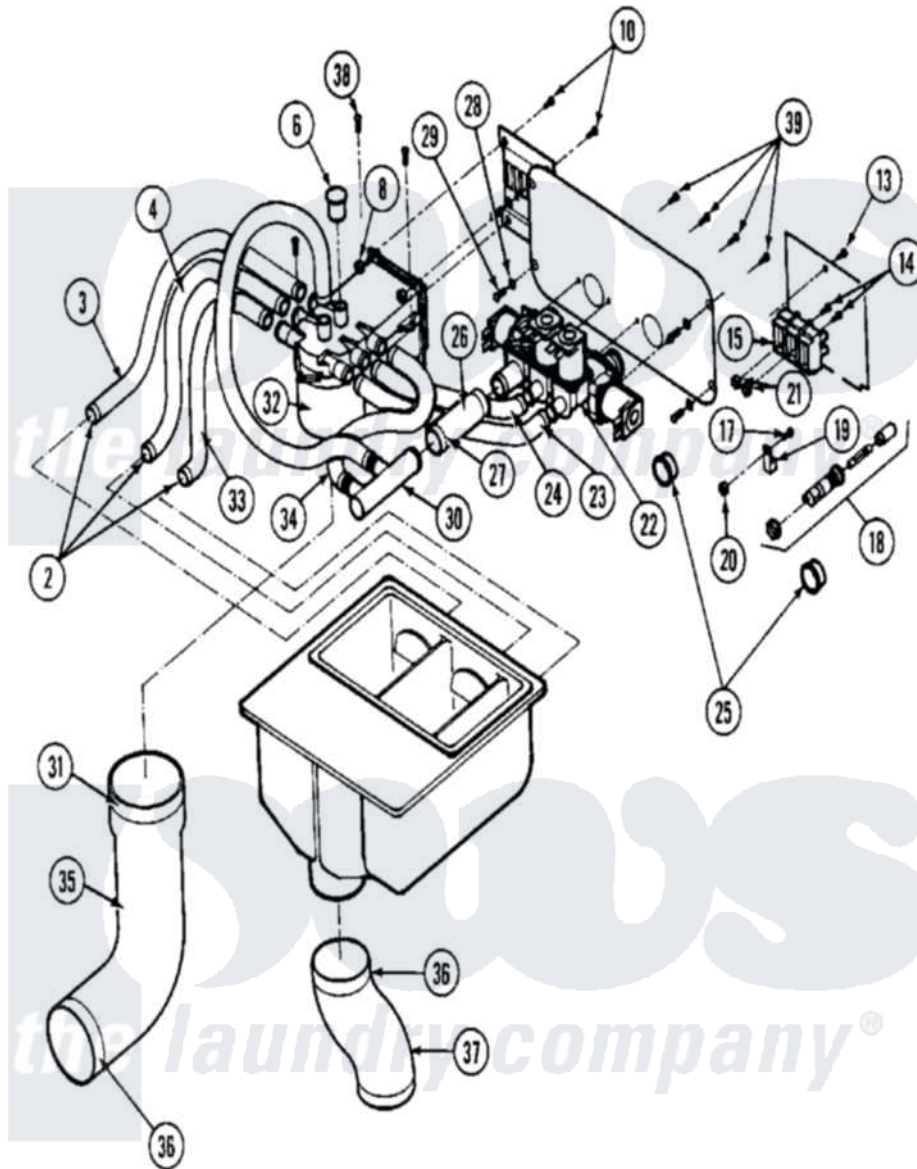

Maytag MAF35PNA 02 - SUPPLY DISPENSER ASSEMBLY

Maytag Residential Maytag MAF35PNA Washer Parts Parts Diagram 02 - SUPPLY DISPENSER ASSEMBLY
 Click on the part number to view part

Item	Original Part Number	Replaced By	Status	Part Description
001	24001422		Not Available	DISPENSER, SUPPLY (OPL)
002	24001423	489503		Clamp
003	NLA		Not Available	HOSE (1/2" ID)
004	NLA		Not Available	HOSE (1/2" ID)
005	NLA		Not Available	HOSE (1/2" ID)
006	24001424		Not Available	CAP, PLUG (YELLOW)
007	24001031			Breaker, Vac.
008	24001425			Nut, Fiberlock, Pltd
009	24001426			Cover, Vacuum Breaker
010	24001414	4450038		Screw
011	24001428		Not Available	MOUNTING PLATE, MIXING VALVE
012	24001429		Not Available	COVER, JUNCTION BOX
013	24001301	67006964		Screw, Glide
014	24001430			Screw, S.s
015	24001366		Not Available	BLOCK, INPUT & POWER (4 TERM)

016	24001225		Fuse, Control
017	24001432	W10068250	Screw
018	24001433		Holder, Fuse
019	24001434	Not Available	CONNECTOR, GROUND
020	24001342	74005230	Nut, Lock
021	24001425		Nut, Fiberlock, Pltd
022	24001226		Valve, Mixing
023	NLA	Not Available	HOSE (1/2' ID)
024	NLA	Not Available	HOSE (1/2' ID)
025	24001436	8008P014-60	Grommet, Nylon
026	24001551	Not Available	HOSE (3/4` ID X 2 1/2``)
027	24001438	285655	Clamp, Hose
028	24001439		Washer, Splitlock
029	24001440		Screw
030	24001441	Not Available	CONNECTOR, MANIFOLD (FILL)
031	24001282	Not Available	CLAMP, HOSE (No.48)
032	24001032		Breaker, Vac.
033	NLA	Not Available	HOSE (1/2' ID)
034	NLA	Not Available	HOSE (1/2' ID)
035	24001552		Hose, Vacuum Breaker
036	24001353	696392	Hose Clamp
037	24001442		Hose, Soap Dispenser
038	BLANK	Not Available	(ITEMS 1, 5, 7, 9, 11, 12 AND