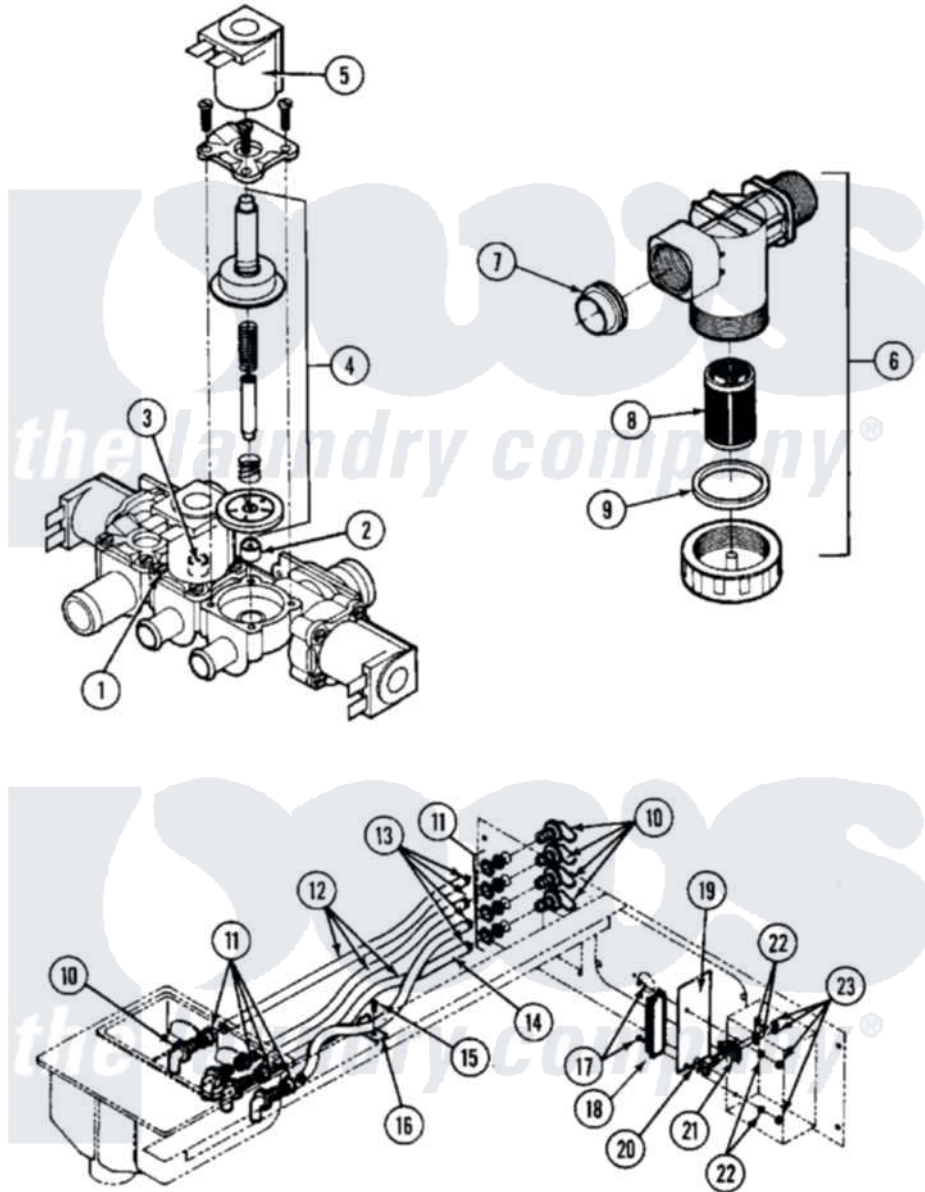

Maytag MAF35PNA 03 - WATER VALVE & AUTOMATIC DISPENSER

Maytag [Residential Maytag MAF35PNA Washer Parts](#) Parts Diagram 03 - WATER VALVE & AUTOMATIC DISPENSER
 Click on the part number to view part

Item	Original Part Number	Replaced By	Status	Part Description
001	24001226			Valve, Mixing
002	24001443		Not Available	RESTRICTOR, FLOW (2.8MM)
003	24001444		Not Available	RESTRICTOR, FLOW (4MM)
004	24001122			Kit, Valve Repair
"	24001231			Kit, Repair
005	24001232			Coil, Water Valve
006	24001447		Not Available	FILTER, MESH (25MM US THREAD)
"	24001549		Not Available	FILTER, MESH (11MM US THREAD)
007	24001448			Seal
008	24001449		Not Available	FILTER SCREEN RPLCMNT (11MM)
009	24001450		Not Available	GASKET CAP, FILTER HOUSING
010	24001451		Not Available	NOZZLE KIT
011	NLA		Not Available	NUT, PAL (13" X 1/2" PLTD)

012	24001553		Not Available	TUBING, NEOPRENE (5/16IDX30)
013	NLA		Not Available	CLAMP, HOSE (No.6)
014	24001455	24001830		Tubing 5
015	24001301	67006964		Screw, Glide
016	24001456			Bracket, Hose
017	24001414	4450038		Screw
018	24001412		Not Available	STRIP, TERMINAL
019	24001458		Not Available	DECAL, EXTERNAL SUPPLY
020	24001253			Fuse
021	24001554		Not Available	HOLDER, FUSE (DUAL)
022	24001415			Washer, S.s.
023	24001417	7103P070-60		Nut, Top Pilot