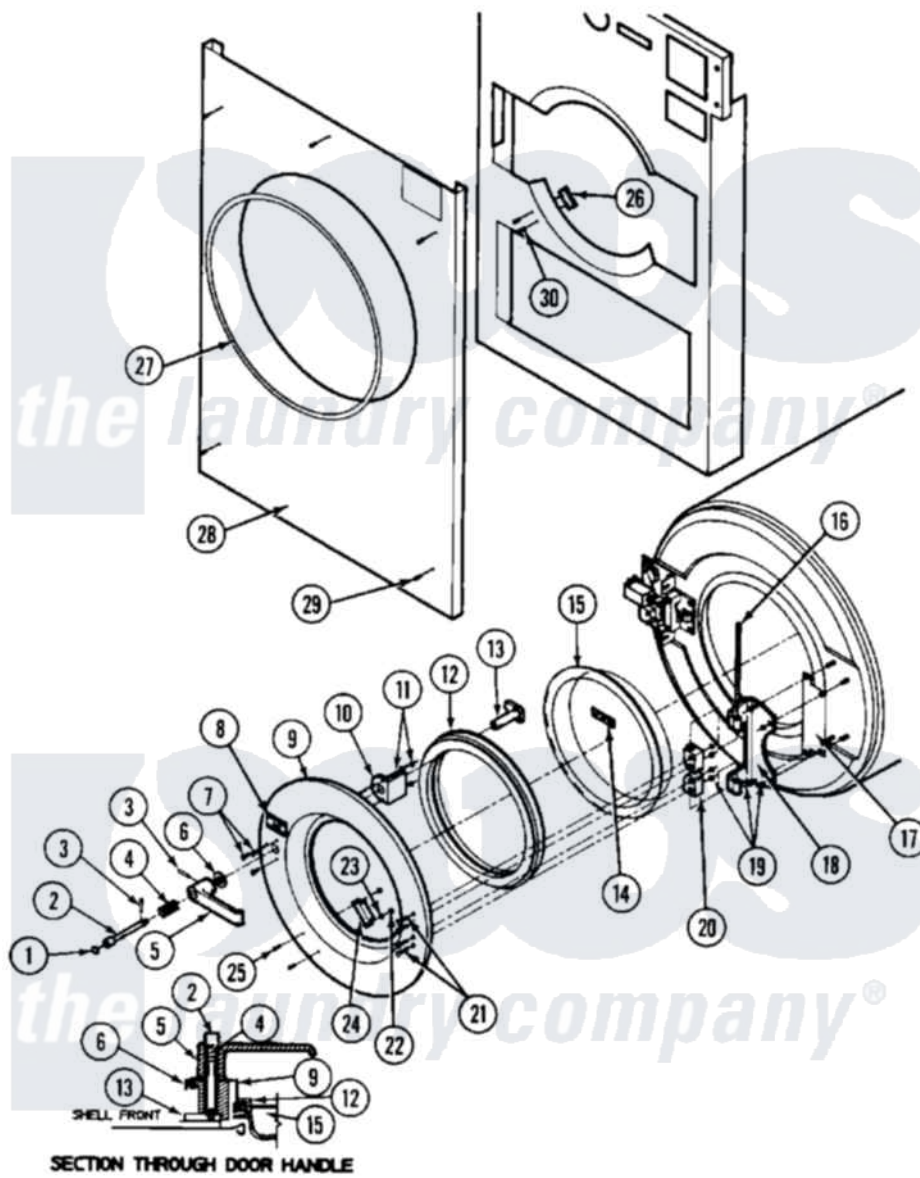

Maytag MAF35PNA 04 - DOOR & RELATED ASSEMBLY

Maytag Residential Maytag MAF35PNA Washer Parts Parts Diagram 04 - DOOR & RELATED ASSEMBLY
 Click on the part number to view part

Item	Original Part Number	Replaced By	Status	Part Description
001	24001407		Not Available	DECAL, RED DOT
002	24001103			Rod, Push Button
003	24001721			Pin, Spring
004	24001338			Spring, Door Lock
005	24001336			Handle, Door
006	24001339			Washer, Nylon
007	24001341	3400814		Screw
008	24001462		Not Available	DECAL, PUSH BUTTON RED
009	24001555	24001556		Door Assembly
"	24001556			Door Assembly
010	24001340		Not Available	SPACER, DOOR HANDLE
011	24001342	74005230		Nut, Lock
012	24001076		Not Available	GASKET, DOOR
013	24001343			Arm, Latch
014	24001465		Not Available	DECAL, ROTATION SPIN (CCW)
015	24001099		Not Available	GLASS, DOOR

016	W10124350		Not Available	NOT REQUIRED PART OR SEE NOTE
017	NLA		Not Available	SHIM, HINGE
018	24001333			Hinge, Door
019	24001305			Nut, Fiberlock
020	24001334			Mount, Door
021	24001467			Screw, S.s.
022	24001417	7103P070-60		Nut, Top Pilot
023	24001415			Washer, S.s.
024	24001470		Not Available	MAGNET
025	24001414	4450038		Screw
026	24001472			Switch, Magnet Position
027	24001186			Gasket Kit
028	NLA		Not Available	PANEL KIT, FRONT OPL (ALM)
029	24001474	3400086		Screw, 10-32 X 3/8
030	24001475		Not Available	RIVET, POP S.S. (1/8 X 1/4)