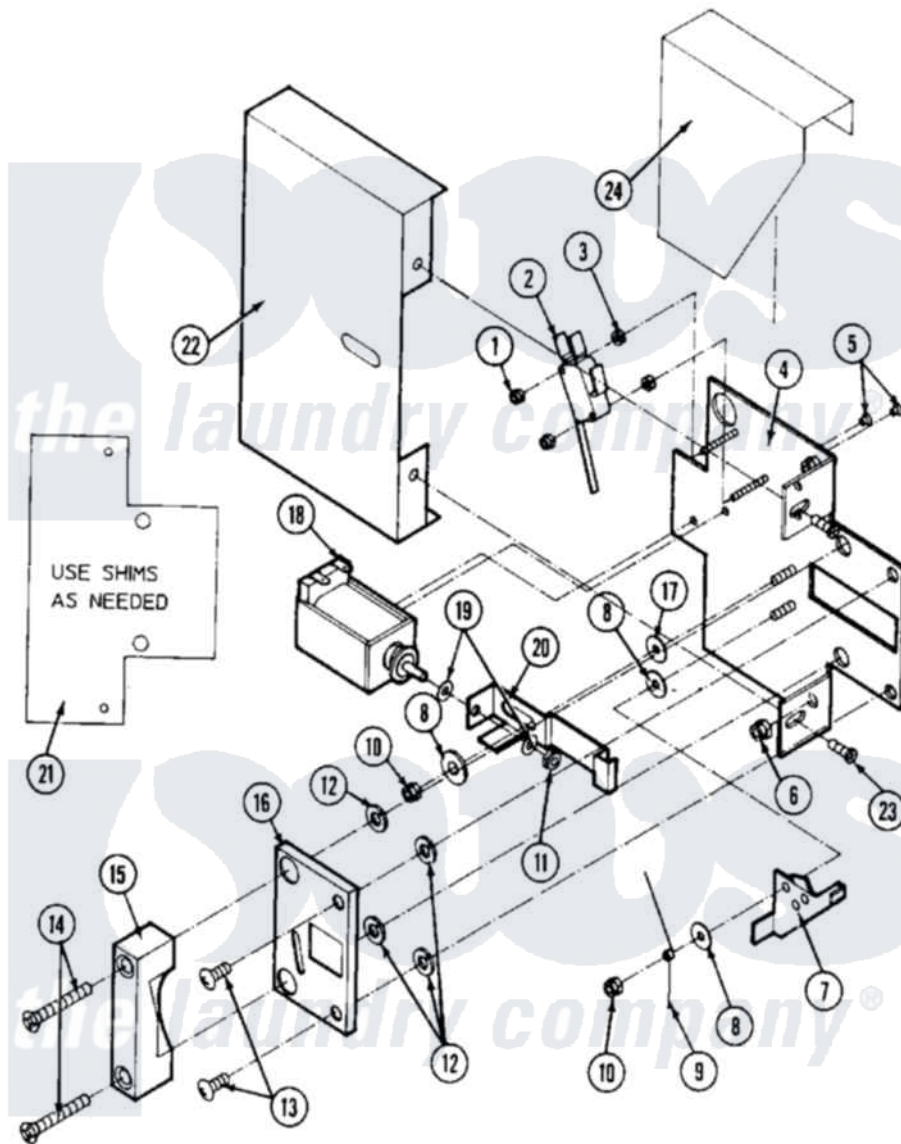

# Maytag MAF35PNA 05 - DOOR LOCK

Maytag [Residential Maytag MAF35PNA Washer Parts](#) Parts Diagram 05 - DOOR LOCK  
 Click on the part number to view part

Item	Original Part Number	Replaced By	Status	Part Description
001	<a href="#">24001476</a>			Nut, Fiberlock
"	<a href="#">24001558</a>			Door Lock Assembly
002	<a href="#">24001229</a>			Switch, Door Lock
003	24001477		Not Available	SPACER, NYLON (No.6)
004	NLA		Not Available	PLATE, DOOR LOCK
005	<a href="#">24001479</a>			Screw, S.s.
006	<a href="#">24001305</a>			Nut, Fiberlock
007	<a href="#">24001230</a>			Lever, Door Lock
008	<a href="#">24001480</a>			Washer, Teflon
009	<a href="#">24001293</a>			Spring, Torsion
010	24001342	<a href="#">74005230</a>		Nut, Lock
011	24001481	<a href="#">Y707702</a>		Locknut
012	<a href="#">24001295</a>			Lockwasher, S.s.
013	<a href="#">24001323</a>			Screw
014	NLA		Not Available	SCREW, S.S. (1/4-20 X 1 3/4)
015	24001483		Not Available	CATCH, DOOR LOCK

016	24001484	Not Available	COVER, DOOR LOCK PLATE
017	<a href="#">24001485</a>		Washer, Shoulder
018	<a href="#">24001101</a>		Solenoid, Door Rel
019	<a href="#">24001358</a>		Washer, Flat
020	24001486	Not Available	BUTTON, PUSH (STOP)
021	<a href="#">24001559</a>		Shim, Door Lock
022	24001487	Not Available	COVER, DOOR LOCK ASSY.
023	24001301	<a href="#">67006964</a>	Screw, Glide
024	24001488	Not Available	SHIELD, SPLASH (DOOR LOCK)