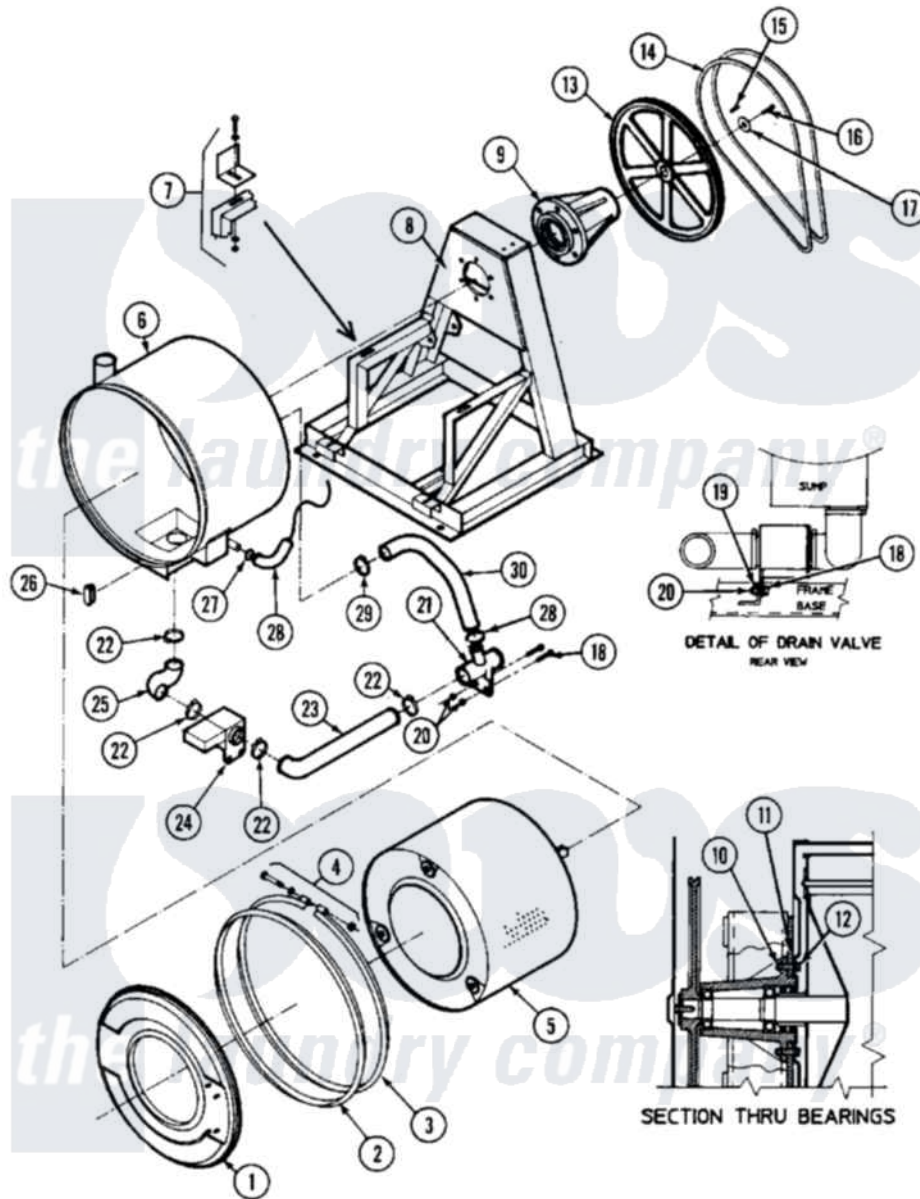

Maytag MAF35PNA 06 - FRAME & TUB ASSEMBLY

Maytag Residential Maytag MAF35PNA Washer Parts Parts Diagram 06 - FRAME & TUB ASSEMBLY
 Click on the part number to view part

Item	Original Part Number	Replaced By	Status	Part Description
001	24001385		Not Available	KIT, FRONT SHELL
002	24001560			Gasket, Shell Seal
003	NLA		Not Available	SHELL BAND ASSY.
004	24001492			Fastener Kit, Shell Band
005	NLA		Not Available	KIT, BASKET (35-3 SPEED)
006	24001562		Not Available	SHELL ASSY. (STANDARD)
007	24001492			Fastener Kit, Shell Band
008	NLA		Not Available	KIT ASSY., FRAME (3 SPEED)
009	24001262		Not Available	KIT, TRUNNION (3SP)
010	24001563			Nut, Fiberlock
011	24001496			Washer, Flat S.s.
012	24001497			Bolt, S.s.
013	24001089		Not Available	PULLEY (C27/35-3SP)
014	24001095			Belt, V
015	24001499		Not Available	KEY (3/8" X 1 1/4")
016	Y24001500			Screw, S.s.

017	24001501		Washer, Stainless Steel
018	24001502	8204624	Bolt
019	24001304		Washer, Flat
020	24001305		Nut, Fiberlock
021	24001188		Drain Kit, Tee
022	24001353	696392	Hose Clamp
023	24001564		Hose, Drain
024	24001116		Valve, Drain
025	24001565		Hose, Drain
026	24001504	Not Available	PLUG, HEATING ELEMENT
027	24001438	285655	Clamp, Hose
028	24001189		Drain Kit, Hose
029	24001283	Not Available	CLAMP, HOSE (No.28)
030	24001506		Hose, Overflow
031	24001507		Switch, Balance
"	NLA	Not Available	ARM, EXTENSION (BAL. SWITCH)