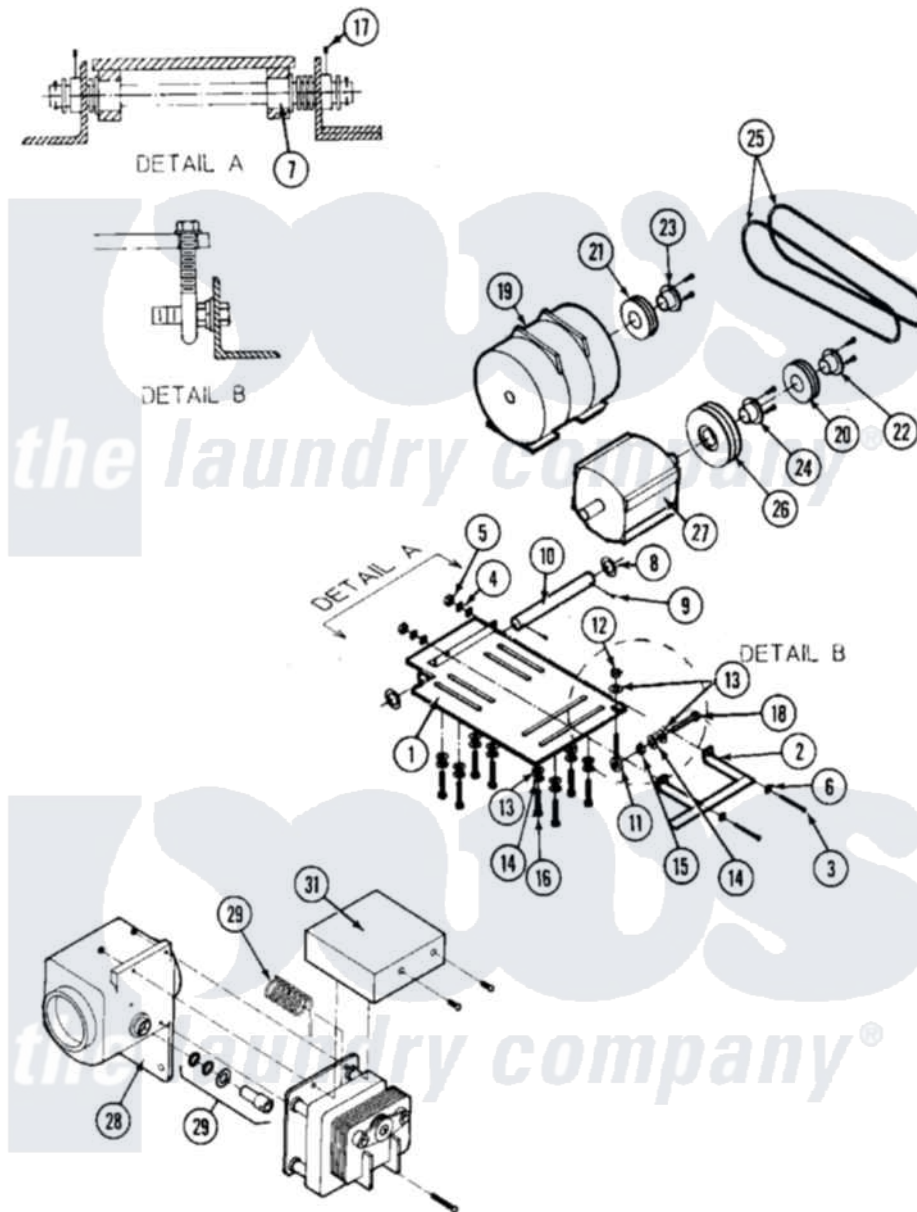

Maytag MAF35PNA 07 - MOTOR & DRAIN VALVE

Maytag [Residential Maytag MAF35PNA Washer Parts](#) Parts Diagram 07 - MOTOR & DRAIN VALVE
 Click on the part number to view part

Item	Original Part Number	Replaced By	Status	Part Description
001	W10124350		Not Available	NOT REQUIRED PART OR SEE NOTE
002	W10124350		Not Available	NOT REQUIRED PART OR SEE NOTE
003	NLA		Not Available	BOLT, PLTD. (1/4"-20 X 3 HHTB)
004	24001295			Lockwasher, S.s.
005	24001510	W10139757		Nut
006	24001304			Washer, Flat
007	W10124350		Not Available	NOT REQUIRED PART OR SEE NOTE
008	24001511			Washer, Hardened
009	24001512		Not Available	PIN, COTTER PLTD. (1/8X1 1/2)
010	NLA		Not Available	ROD, MOTOR SUPPORT
011	W10124350		Not Available	NOT REQUIRED PART OR SEE NOTE
012	24001515			Nut, Fiberlock Pltd.
013	24001516			Washer, Flat Pltd.

014	24001517	Not Available	WASHER, SPLITLOCK PLTD. (3/8``)
015	NLA	Not Available	NUT, PLTD. (3/8`` - 16 HEX)
016	NLA	Not Available	SCREW (3/8`` - 16 X 1)
017	NLA	Not Available	SCREW (1/4`` - 20)
018	NLA	Not Available	SCREW (3/8`` - 16 X 1 1/2``)
019	24001566		Motor, Wash
020	NLA	Not Available	PULLEY, EXTR. DOOR
021	24001091	Not Available	PULLEY (SH,DUCT,DYNBAL)
022	24001525	Not Available	BUSHING, EXTRACT DR (60 HZ)
023	24001568	Not Available	BUSHING, WASH DR (60 HZ)
024	24001525	Not Available	BUSHING, EXTRACT DR (60 HZ)
025	24001096	Not Available	BELT, V (3V355)
026	NLA	Not Available	PULLEY (2H3V60)
027	24001569		Motor, Extr.
028	24001570		Valve Body
029	24001528		Shaft, Drive And Seal Kit
030	24001529		VALVE, MOTOR DRAIN (110V 60HZ)
"	24001530		Valve, Motor Drain
031	24001571	Not Available	COVER, DRAIN VALVE MOTOR
032	BLANK	Not Available	(ITEM 30 IS NOT SHOWN)