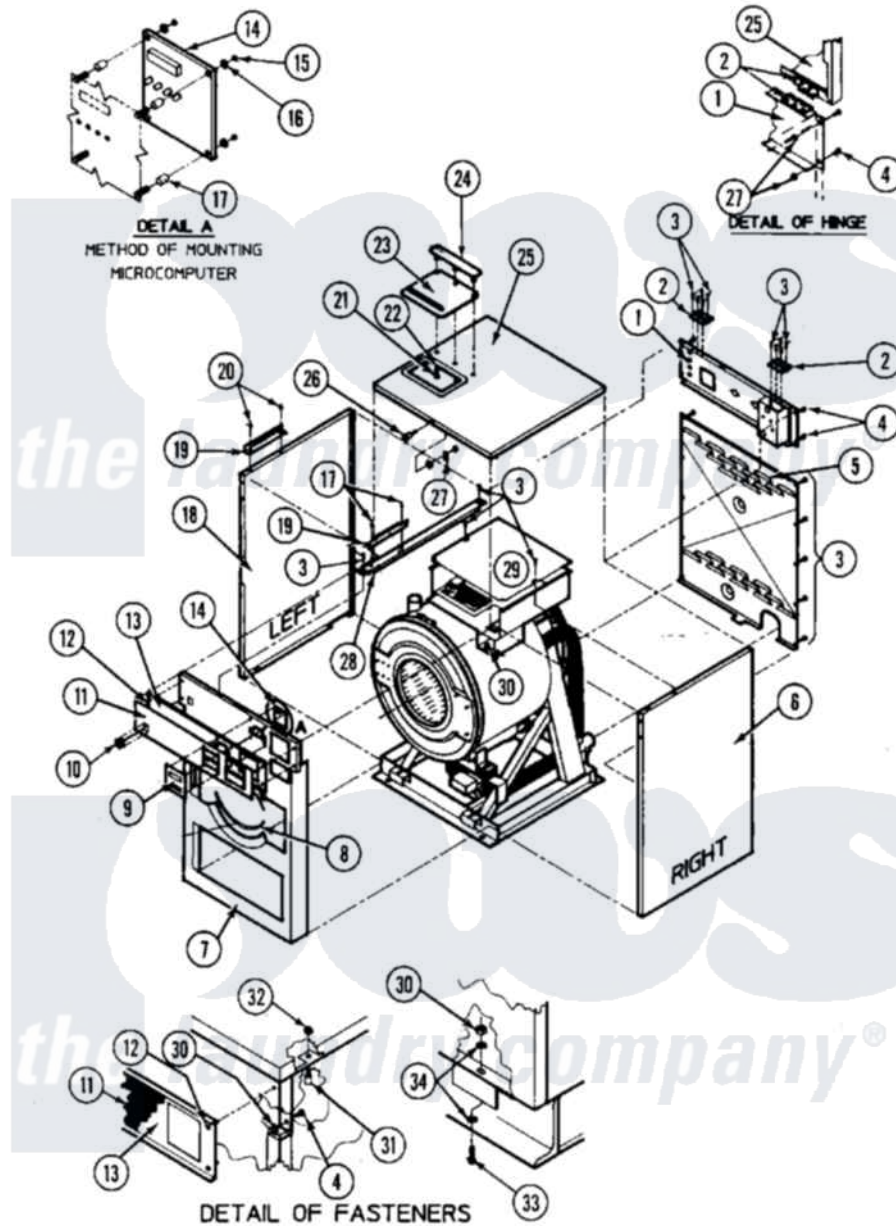

Maytag MAF35PNA 08 - CABINET

Maytag [Residential Maytag MAF35PNA Washer Parts](#) Parts Diagram 08 - CABINET
 Click on the part number to view part

Item	Original Part Number	Replaced By	Status	Part Description
001	W10124350		Not Available	NOT REQUIRED PART OR SEE NOTE
002	Y24001300			Hinge
003	24001301	67006964		Screw, Glide
004	24001323			Screw
005	24001403		Not Available	KIT, PANEL (REAR)
006	24001159		Not Available	PANEL KIT, SIDE (RT.)35 (AS VIEWED FROM FRONT)
007	24001531		Not Available	PANEL ASSY. (INR. FRT.)
008	24001550	24001532		Trim- Pane
009	24001113	24001112		Switch, Membrane
010	24001252			Switch, Momentary
011	NLA		Not Available	PANEL, CONTROL
012	24001533			Rivet, Pop S.s.
013	24001573		Not Available	CONTROL PANEL
014	24001535			Board, Computer
015	24001417	7103P070-60		Nut, Top Pilot

016	24001415		Washer, S.s.
017	NLA	Not Available	SPACER
018	24001157	Not Available	PANEL KIT, SIDE (LT.)35
019	24001539	Not Available	BRACKET, SOAP DISPENSER
020	24001540	Not Available	RIVET, BLIND S.S. (1/8 X 5/16)
021	24001510	W1013975Z	Nut
022	24001312		Washer, Flat
023	24001219	Not Available	COVER, SOAP DISPENSER
024	24001542		Clamp, Soap Dispenser
025	NLA	Not Available	COVER ASSY., TOP
026	24001220		Lock, Top Cover
027	24001221		Latch, Top Cover
028	NLA	Not Available	BRACE, TOP (xC35)
029	24001545	Not Available	COVER, ELECTRICAL MODULE
030	24001305		Nut, Fiberlock
031	24001546	Not Available	STUD, S.S. (6/32" X 1/4")
032	24001425		Nut, Fiberlock, Pltd
033	24001303		Screw
034	24001304		Washer, Flat