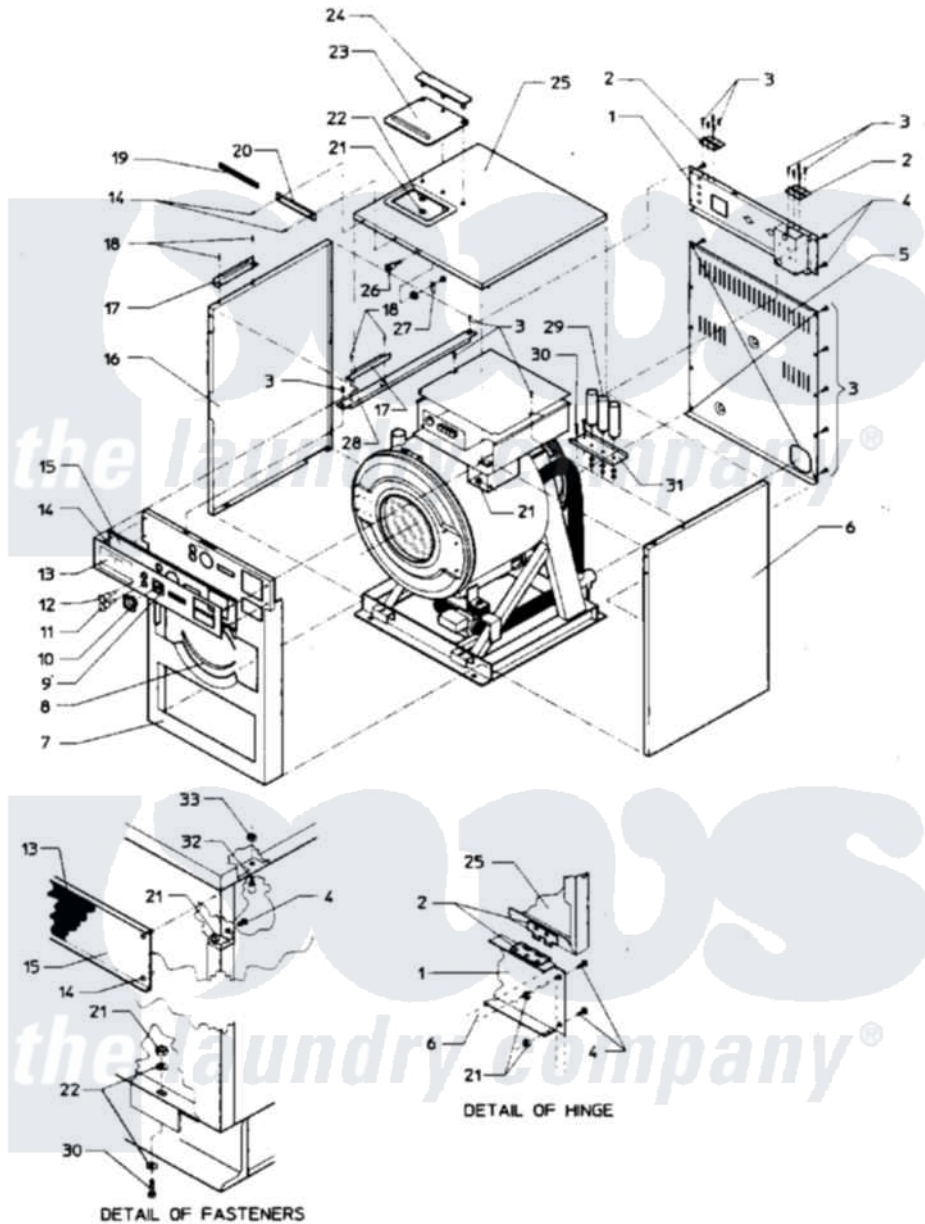

# Maytag MAF50MC1 01 - MAIN EXPLODED VIEW - FINAL ASSEMBLY

Maytag [Residential Maytag MAF50MC1 Washer Parts](#) Parts Diagram 01 - MAIN EXPLODED VIEW - FINAL ASSEMBLY

[Click on the part number to view part](#)

Item	Original Part Number	Replaced By	Status	Part Description
001	<a href="#">24001171</a>			Panel Kit, Valve
002	24001676		Not Available	HINGE, TOP COVER (NOTE: 18003069 AFTER SERIAL
"	<a href="#">Y24001300</a>			Hinge
003	24001301	<a href="#">67006964</a>		Screw, Glide
004	<a href="#">24001323</a>			Screw
005	24001402	<a href="#">24001198</a>		Hose Kit, Soap Dispenser
006	NLA		Not Available	PANEL KIT, SIDE (RT.)50
007	NLA		Not Available	PANEL ASSY. (INNER FRONT)
008	24001550	<a href="#">24001532</a>		Trim- Pane
009	24001679		Not Available	DECAL, CYCLE INDICATOR
010	24001680			GLASS, TIMER
011	24001681		Not Available	LIGHT, INDICATOR (RED 110V)
012	24001682		Not Available	LIGHT, INDOCATOR (AMBER 110V)