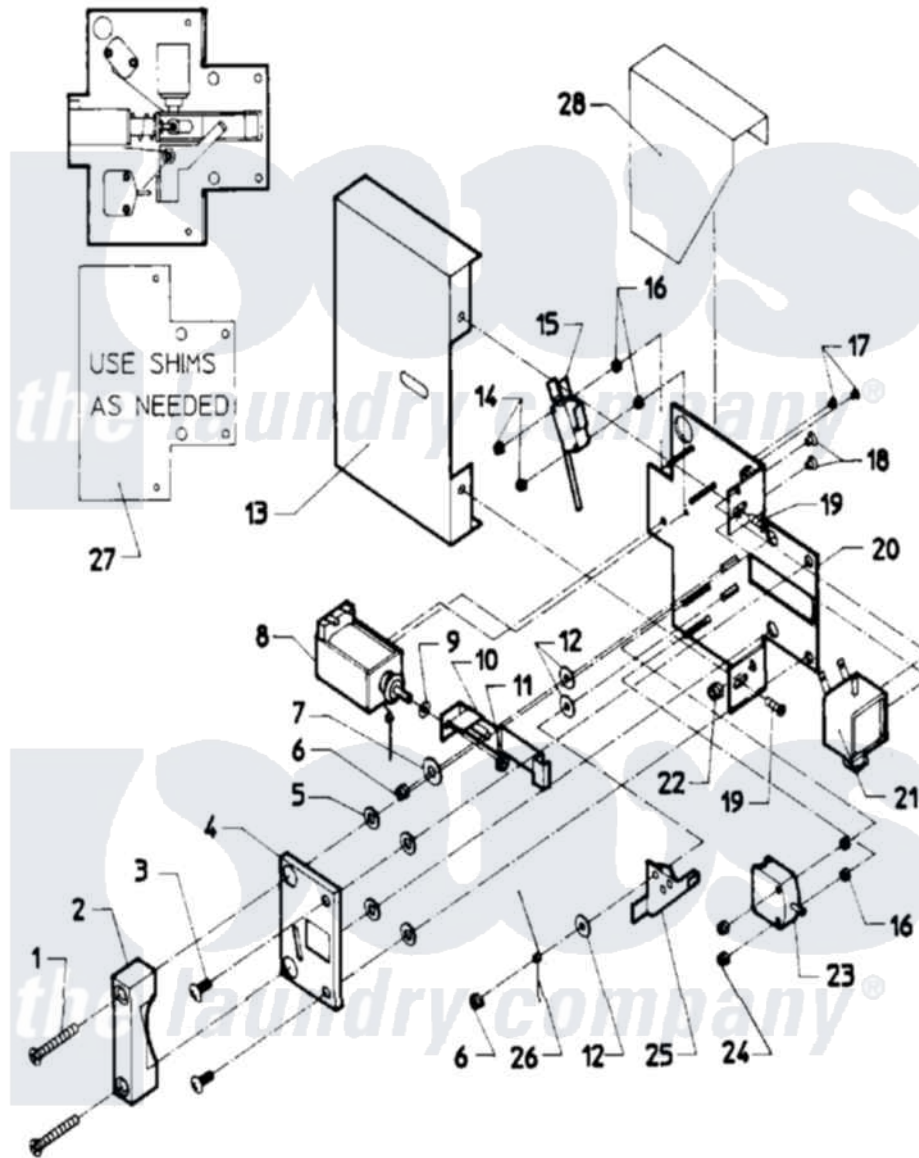

# Maytag MAF50MC1 03 - DOOR SAFETY INTERLOCK

Maytag Residential Maytag MAF50MC1 Washer Parts Parts Diagram 03 - DOOR SAFETY INTERLOCK  
 Click on the part number to view part

Item	Original Part Number	Replaced By	Status	Part Description
001	<a href="#">24001640</a>			Door Lock Complete
"	<a href="#">24001641</a>			Door Lock Complete
002	24001483		Not Available	CATCH, DOOR LOCK
003	NLA		Not Available	SCREW, S.S. (1/4"-20 X 5/8")
004	24001484		Not Available	COVER, DOOR LOCK PLATE
005	<a href="#">24001295</a>			Lockwasher, S.s.
006	24001342	<a href="#">74005230</a>		Nut, Lock
007	<a href="#">24001485</a>			Washer, Shoulder
008	<a href="#">24001101</a>			Solenoid, Door Rel
009	<a href="#">24001358</a>			Washer, Flat
010	<a href="#">24001250</a>			Button, Push
011	24001481	<a href="#">Y707702</a>		Locknut
012	<a href="#">24001480</a>			Washer, Teflon
013	24001487		Not Available	COVER, DOOR LOCK ASSY.
014	<a href="#">24001476</a>			Nut, Fiberlock
015	<a href="#">24001229</a>			Switch, Door Lock

016	24001477		Not Available	SPACER, NYLON (No.6)
017	<a href="#">24001643</a>			Screw, S.s.
018	<a href="#">24001479</a>			Screw, S.s.
019	24001301	<a href="#">67006964</a>		Screw, Glide
020	NLA		Not Available	PLATE, DOOR LOCK
021	<a href="#">24001102</a>			Solenoid, Door Lck
022	<a href="#">24001305</a>			Nut, Fiberlock
023	24001257	<a href="#">24001255</a>		Switch, Door Handle
024	24001736	<a href="#">24001425</a>		Nut, Fiberlock, Pltd
025	<a href="#">24001230</a>			Lever, Door Lock
026	<a href="#">24001293</a>			Spring, Torsion
027	<a href="#">24001559</a>			Shim, Door Lock
028	24001488		Not Available	SHIELD, SPLASH (DOOR LOCK)