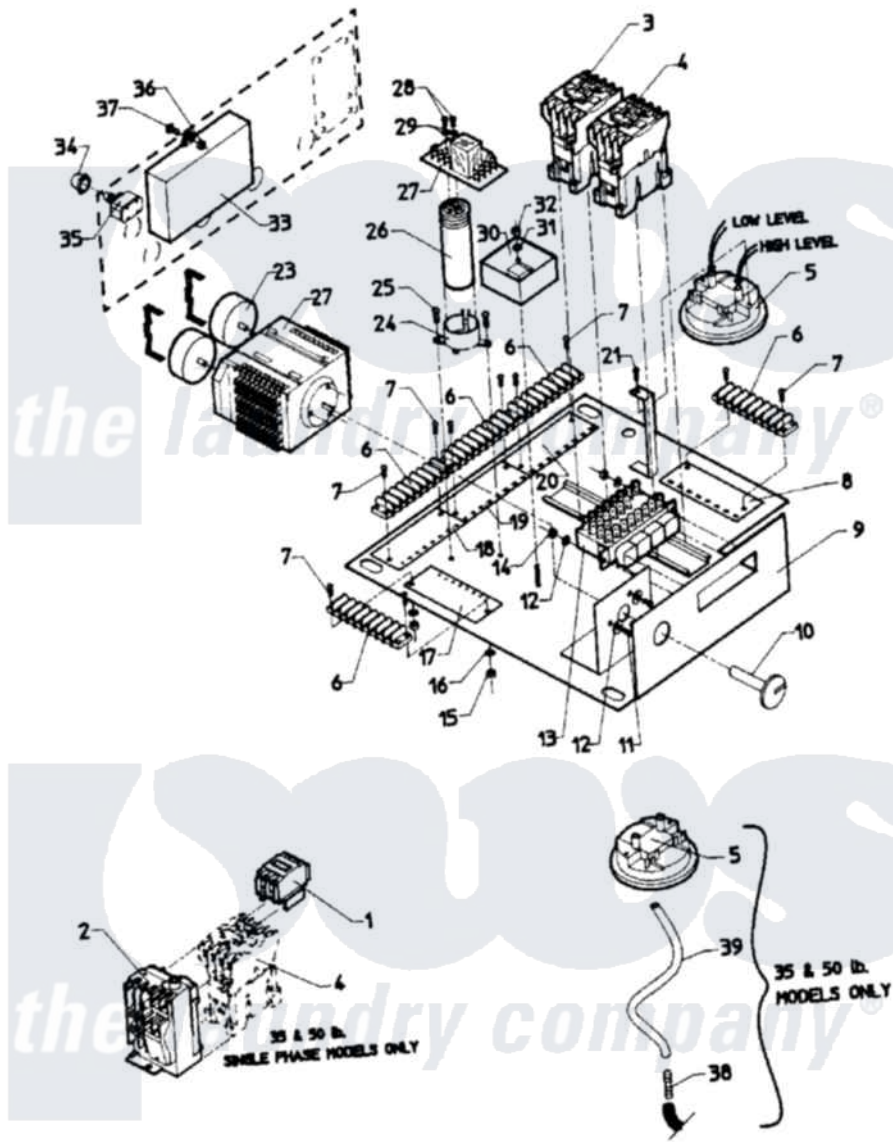

# Maytag MAF50MC1 04 - CONTROL MODULE

Maytag [Residential Maytag MAF50MC1 Washer Parts](#) Parts Diagram 04 - CONTROL MODULE  
 Click on the part number to view part

Item	Original Part Number	Replaced By	Status	Part Description
001	24001104		Not Available	CONTACTOR, AUX. ADDER
002	NLA		Not Available	PROTECTOR, OVERLOAD
003	24001105	<a href="#">24002051</a>		Contacto-
004	24001105	<a href="#">24002051</a>		Contacto-
"	<a href="#">24001737</a>			Relay
"	<a href="#">24001738</a>			Relay
005	24001224		Not Available	SWITCH, DUAL LEVEL
006	24001412		Not Available	STRIP, TERMINAL
007	24001414	<a href="#">4450038</a>		Screw
008	24001030		Not Available	DECAL,INSUL.TERM STIRP (33-40)
009	W10124350		Not Available	PART NUMBER NOT AVAILABLE
010	24001739		Not Available	INDICATOR, CYCLE
011	<a href="#">24001357</a>			Screw, Stainless Steel
012	<a href="#">24001358</a>			Washer, Flat
013	NLA		Not Available	SWITCH, CYCLE SELECTOR